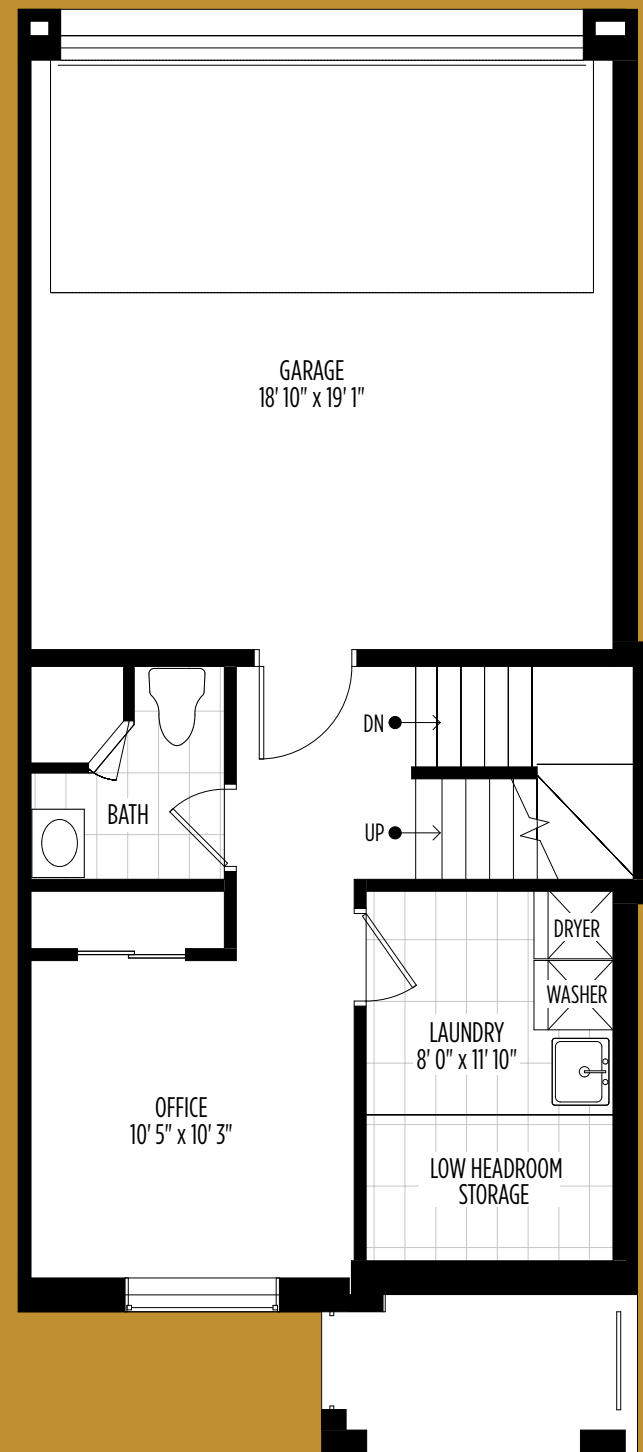

-

MASERATI

FERRARI

PHANTOM

GHOST

2733 SQ.FT.

# GHOST

BLOCKS 9 - 11

2733 sq. ft.

3 BEDROOM

BLOCKS 3 - 11

LUXURY FREEHOLD TOWNS

BASEMENT FLOOR

GROUND FLOOR

SECOND FLOOR

THIRD FLOOR

TERRACE FOURTH FLOOR

OPTIONAL FULL BATHROOM

Specifications are subject to change without notice. Actual usable space may vary from stated floor area. All room dimensions shown are approximate. All renderings are artist's concept. E. & O. E.