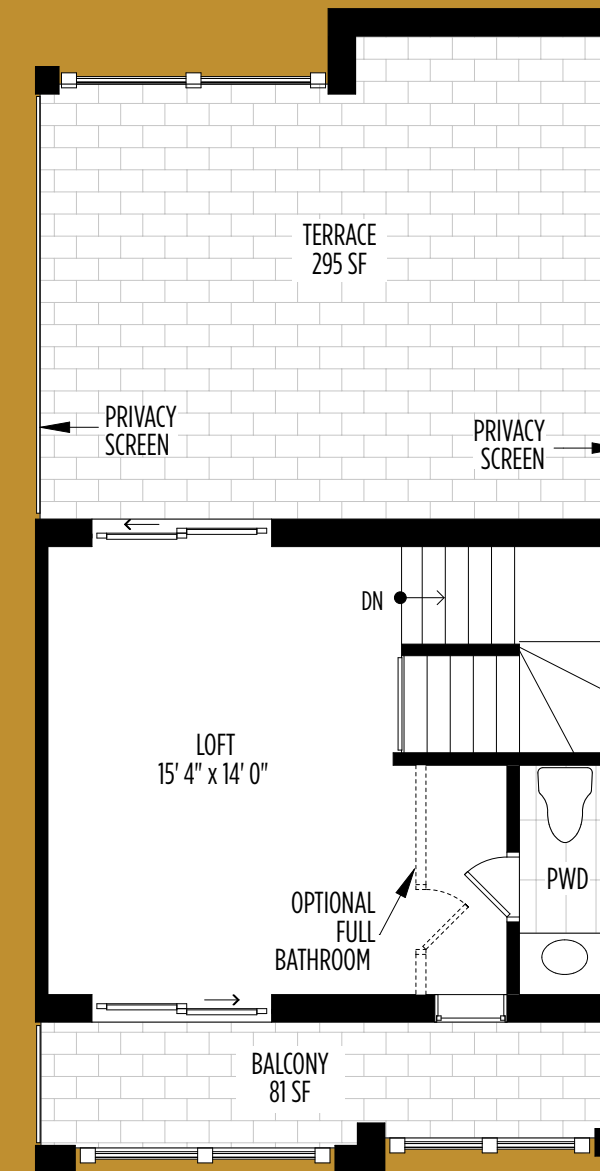

# MAYBACH

BLOCKS 7 - 11

2654 sq. ft.

3 BEDROOM

BLOCKS 3 - 11

BASEMENT FLOOR

GROUND FLOOR

SECOND FLOOR

THIRD FLOOR

TERRACE FOURTH FLOOR

OPTIONAL FULL BATHROOM

LUXURY FREEHOLD TOWNS

Specifications are subject to change without notice. Actual usable space may vary from stated floor area. All room dimensions shown are approximate. All renderings are artist's concept. E. & O. E.

# GHOST

BLOCKS 9 - 11

2733 sq. ft.

3 BEDROOM

BLOCKS 3 - 11

LUXURY FREEHOLD TOWNS

BASEMENT FLOOR

GROUND FLOOR