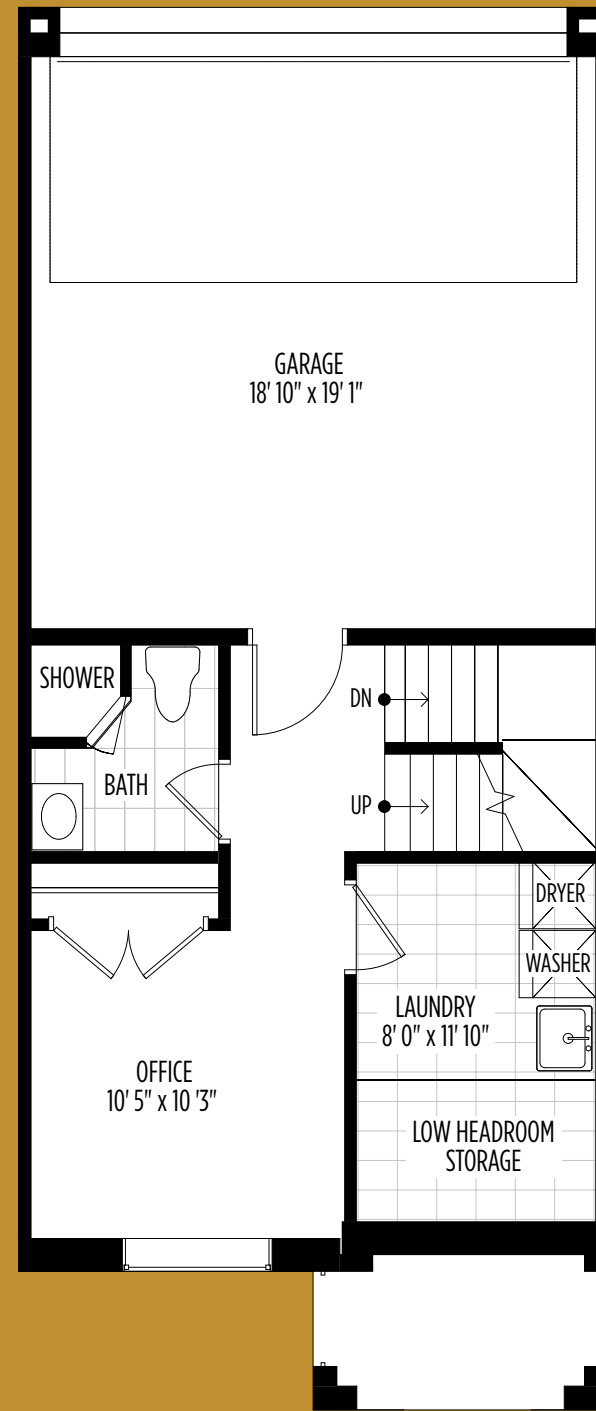

# MAYBACH

BLOCKS 7 - 11

2654 sq. ft.

3 BEDROOM

BLOCKS 3 - 11

BASEMENT FLOOR

GROUND FLOOR

SECOND FLOOR

THIRD FLOOR

TERRACE FOURTH FLOOR

OPTIONAL FULL BATHROOM

LUXURY FREEHOLD TOWNS

Specifications are subject to change without notice. Actual usable space may vary from stated floor area. All room dimensions shown are approximate. All renderings are artist's concept. E. & O. E.