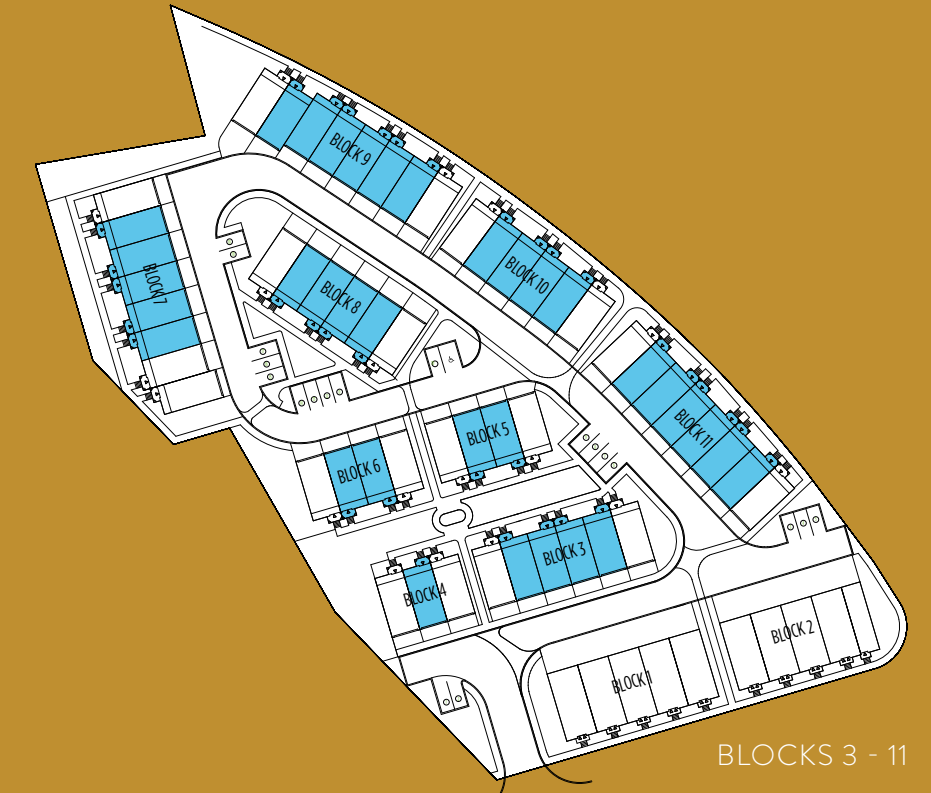

# THE FLOORPLANS

---

LUXURY FREEHOLD TOWNS

LUXURY  
FREEHOLD  
TOWNS

-

BENTLEY

MAYBACH

2654 SQ.FT.

# BENTLEY

BLOCKS 3 - 6

# MAYBACH

BLOCKS 7 - 11

2654 sq. ft.

3 BEDROOM

BLOCKS 3 - 11

BASEMENT FLOOR

GROUND FLOOR

SECOND FLOOR

THIRD FLOOR

TERRACE FOURTH FLOOR

OPTIONAL FULL BATHROOM

LUXURY FREEHOLD TOWNS

Specifications are subject to change without notice. Actual usable space may vary from stated floor area. All room dimensions shown are approximate. All renderings are artist's concept. E. & O. E.