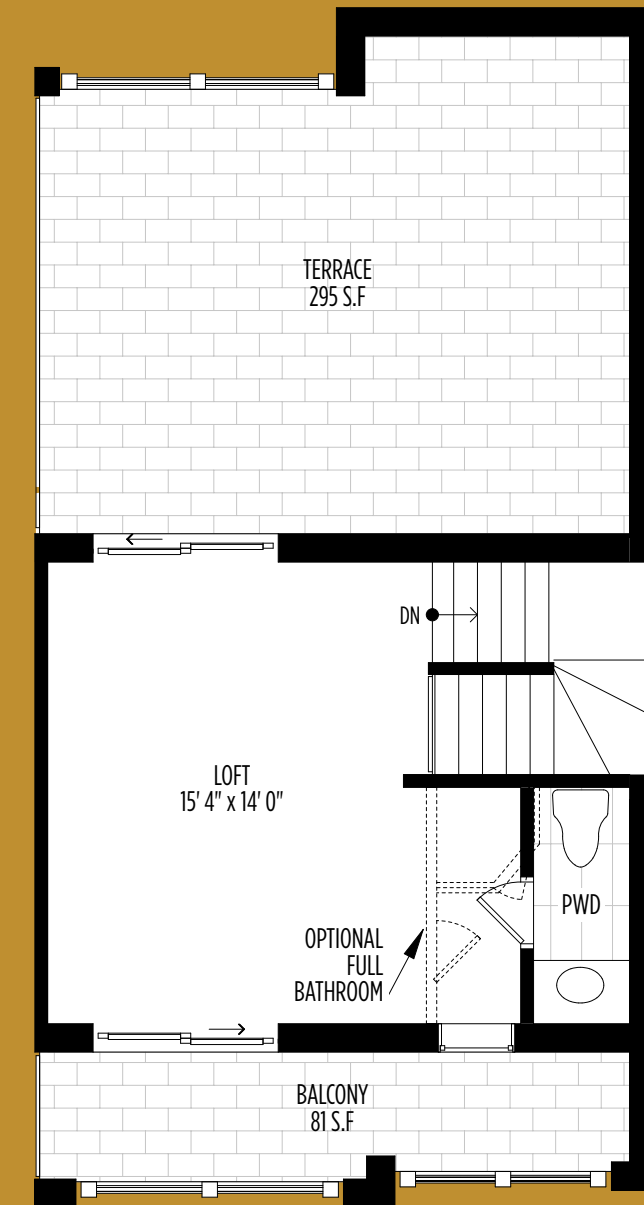

# GHOST

BLOCKS 9 - 11

2733 sq. ft.

3 BEDROOM

BLOCKS 3 - 11

LUXURY FREEHOLD TOWNS

BASEMENT FLOOR

GROUND FLOOR

SECOND FLOOR

THIRD FLOOR

TERRACE FOURTH FLOOR

OPTIONAL FULL BATHROOM

Specifications are subject to change without notice. Actual usable space may vary from stated floor area. All room dimensions shown are approximate. All renderings are artist's concept. E. & O. E.