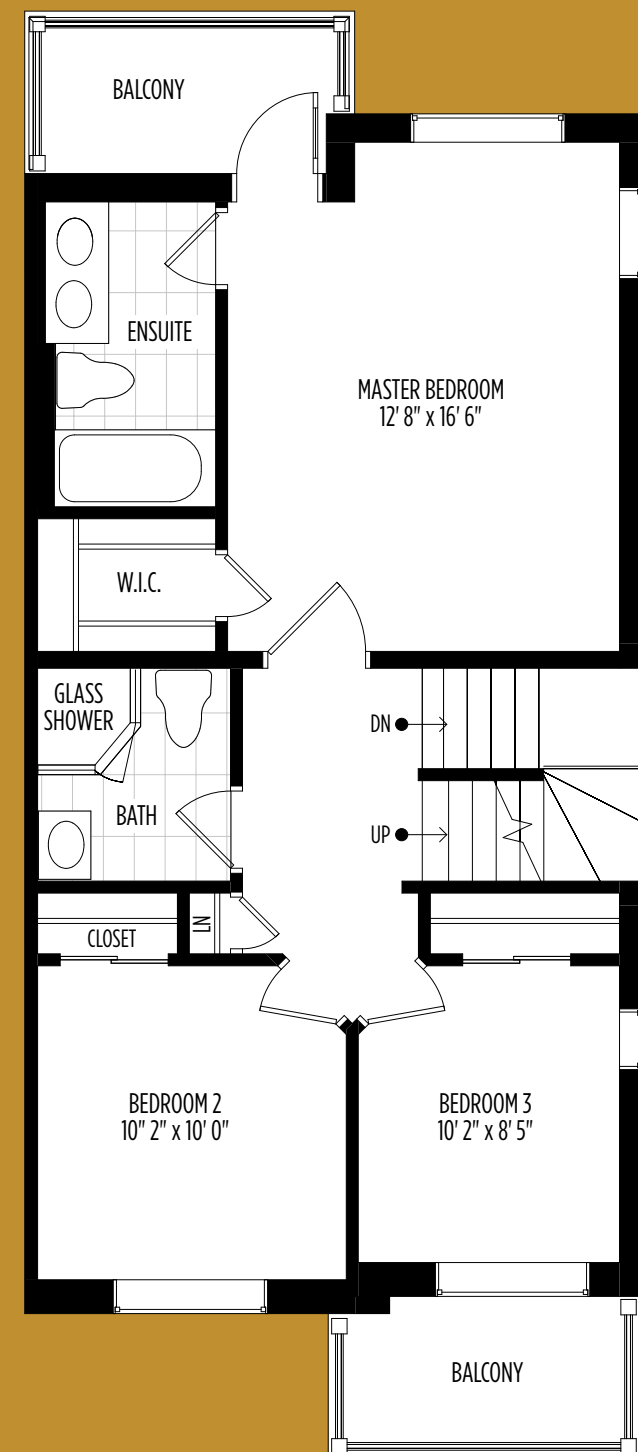

# BENTLEY

BLOCKS 3 - 6

# MAYBACH

BLOCKS 7 - 11

2654 sq. ft.

3 BEDROOM

BLOCKS 3 - 11

BASEMENT FLOOR

GROUND FLOOR

SECOND FLOOR

# GHOST

BLOCKS 9 - 11

2733 sq. ft.

3 BEDROOM

BLOCKS 3 - 11

LUXURY FREEHOLD TOWNS

BASEMENT FLOOR

GROUND FLOOR

SECOND FLOOR

THIRD FLOOR

TERRACE FOURTH FLOOR

OPTIONAL FULL BATHROOM

Specifications are subject to change without notice. Actual usable space may vary from stated floor area. All room dimensions shown are approximate. All renderings are artist's concept. E. & O. E.