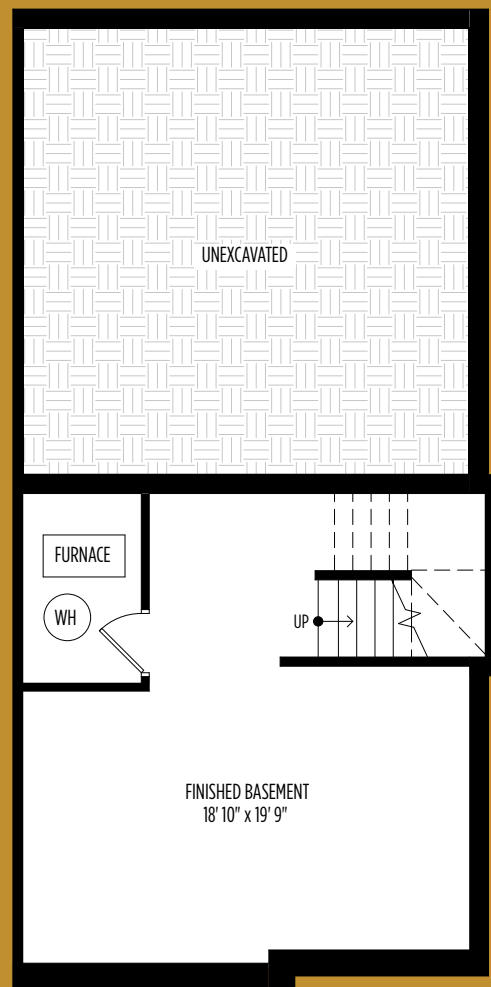

# GHOST

BLOCKS 9 - 11

2733 sq. ft.

3 BEDROOM

BLOCKS 3 - 11

LUXURY FREEHOLD TOWNS

BASEMENT FLOOR

GROUND FLOOR