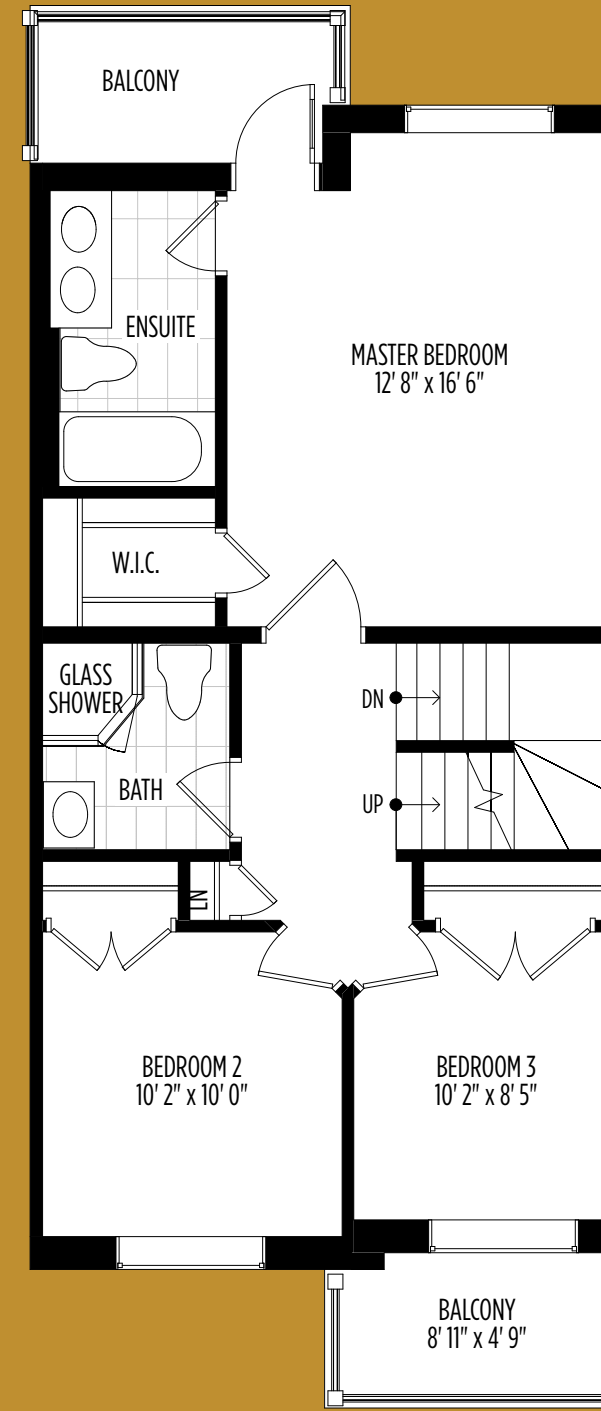

-

MASERATI

FERRARI

PHANTOM

GHOST

2733 SQ.FT.

# BENTLEY

BLOCKS 3 - 6

# MAYBACH

BLOCKS 7 - 11

2654 sq. ft.

3 BEDROOM

BLOCKS 3 - 11

BASEMENT FLOOR

GROUND FLOOR

SECOND FLOOR

THIRD FLOOR

TERRACE FOURTH FLOOR

OPTIONAL FULL BATHROOM

LUXURY FREEHOLD TOWNS

Specifications are subject to change without notice. Actual usable space may vary from stated floor area. All room dimensions shown are approximate. All renderings are artist's concept. E. & O. E.