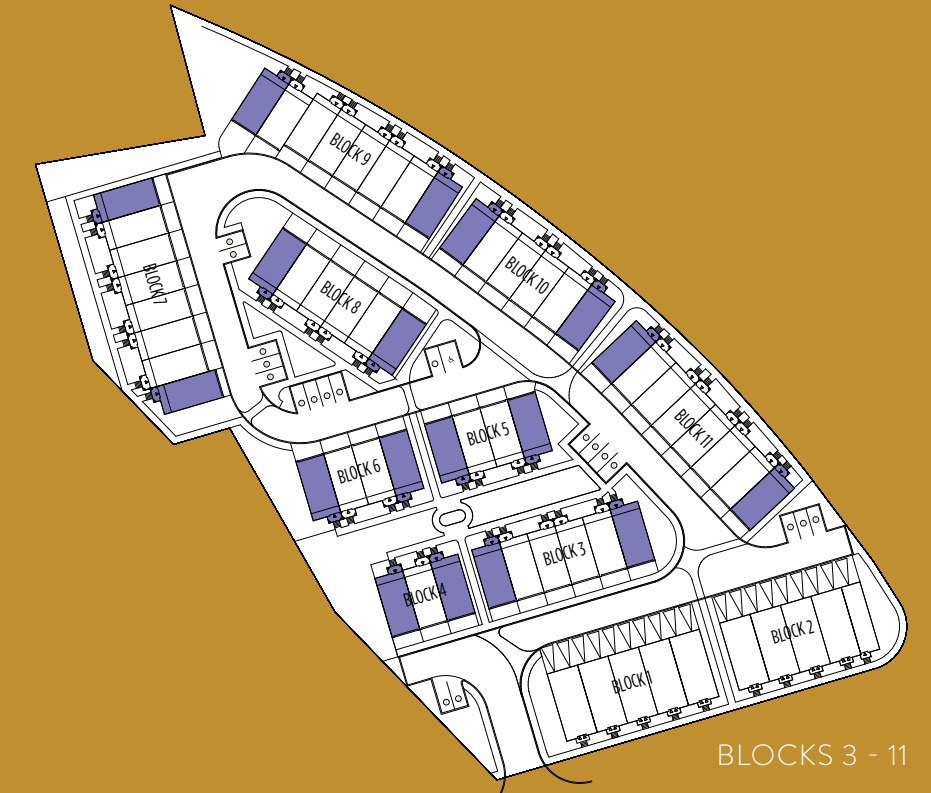

# GHOST

BLOCKS 9 - 11

2733 sq. ft.

3 BEDROOM

BLOCKS 3 - 11

LUXURY FREEHOLD TOWNS

BASEMENT FLOOR

GROUND FLOOR