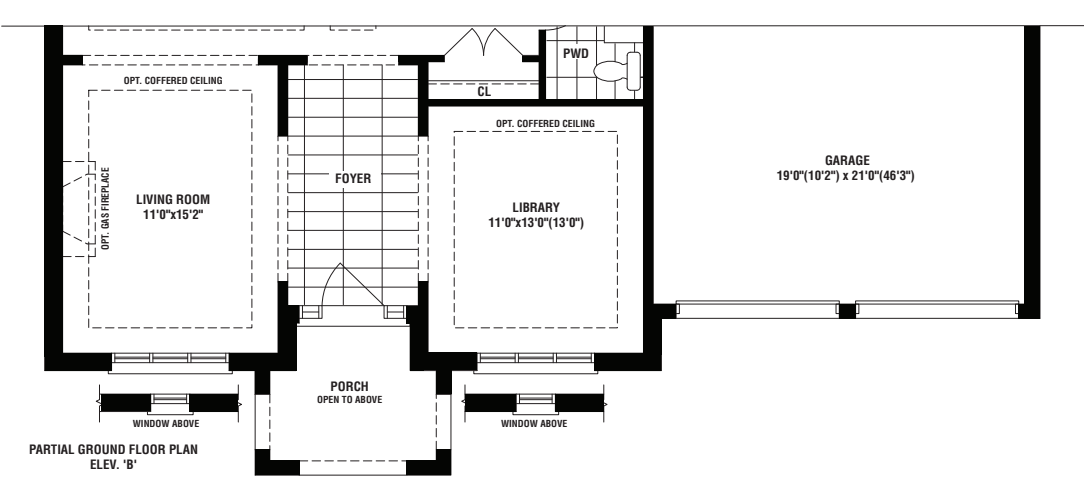

ELEV. B 4625 SQ. FT.

ARTIST'S CONCEPT

Hazel

ELEV. A 4637 SQ. FT.

ELEV. B 4625 SQ. FT.

60'

SORBARA
— group of companies —

sorbara.com

60'

COPPERWOOD
KLEINBURG

Lindley

ELEV. A 4345 SQ. FT. ELEV. B 4233 SQ. FT.

Lindley

60'

ELEV. A 4345 SQ. FT.

ARTIST'S CONCEPT

ELEV. B 4233 SQ. FT.

ARTIST'S CONCEPT

SORBARA
 — group of companies —
 sorbara.com

COPPERWOOD
 KLEINBURG

60'

Magnolia 

ELEV. A 4119 SQ. FT. ELEV. B 4118 SQ. FT. ELEV. C 4093 SQ. FT.
 6 BEDROOM
 ELEV. A 4343 SQ. FT. ELEV. B 4342 SQ. FT. ELEV. C 4317 SQ. FT.