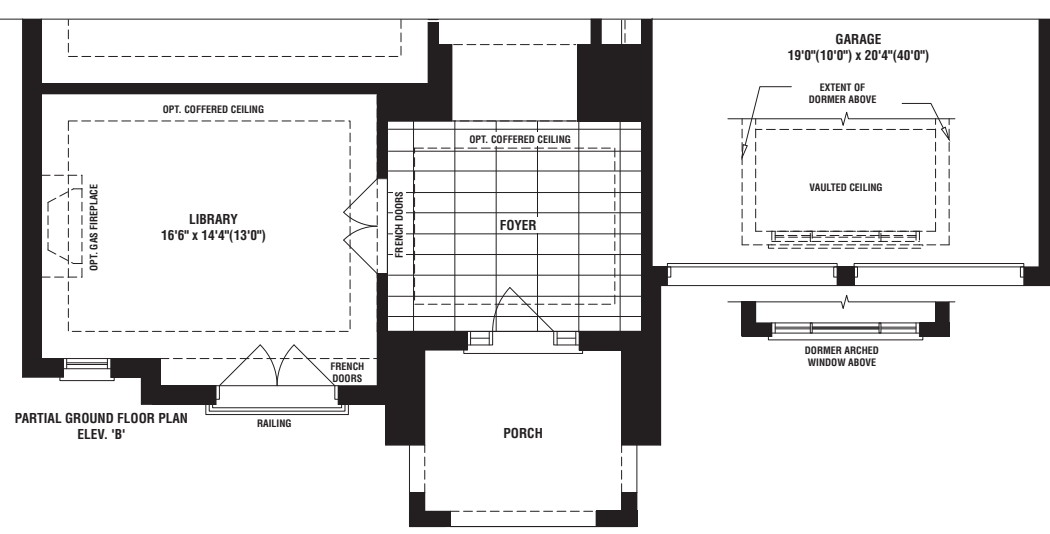

ELEV. B 4233 SQ. FT.

ARTIST'S CONCEPT

SORBARA
 — group of companies —
 sorbara.com

COPPERWOOD
 KLEINBURG

60'

Magnolia 

ELEV. A 4119 SQ. FT. ELEV. B 4118 SQ. FT. ELEV. C 4093 SQ. FT.
 6 BEDROOM
 ELEV. A 4343 SQ. FT. ELEV. B 4342 SQ. FT. ELEV. C 4317 SQ. FT.

Magnolia

60'

ELEV. A 4119 SQ. FT.

ELEV. B 4118 SQ. FT.

Magnolia

ELEV. A 4119 SQ. FT.
6 BEDROOM - 4343 SQ. FT.

ELEV. B 4118 SQ. FT.
6 BEDROOM - 4342 SQ. FT.

ELEV. C 4093 SQ. FT.
6 BEDROOM - 4317 SQ. FT.

60'

SORBARA
— group of companies —
sorbara.com

60'

COPPERWOOD
KLEINBURG

Willow

ELEV. A 5125 SQ. FT. ELEV. B 5141 SQ. FT.

Willow

60'

ELEV. A 5125 SQ. FT.

ARTIST'S CONCEPT

ELEV. B 5141 SQ. FT.

ARTIST'S CONCEPT