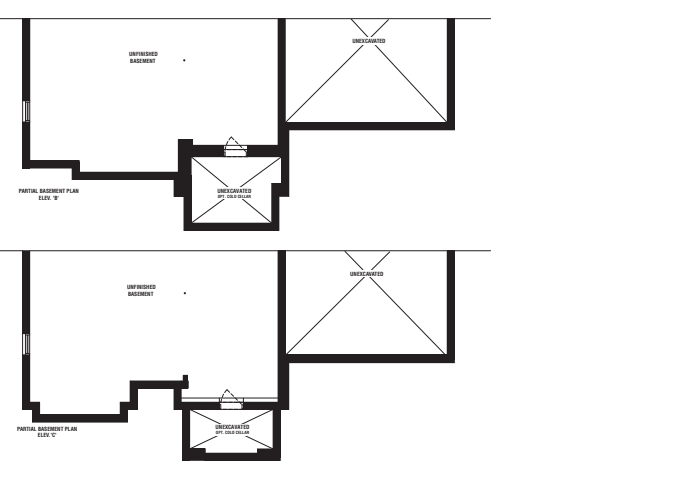

ELEV. B 4233 SQ. FT.

ARTIST'S CONCEPT

SORBARA
 — group of companies —
 sorbara.com

COPPERWOOD
 KLEINBURG

60'

Magnolia 

ELEV. A 4119 SQ. FT. ELEV. B 4118 SQ. FT. ELEV. C 4093 SQ. FT.
 6 BEDROOM
 ELEV. A 4343 SQ. FT. ELEV. B 4342 SQ. FT. ELEV. C 4317 SQ. FT.

Magnolia

60'

ELEV. A 4119 SQ. FT.

ELEV. B 4118 SQ. FT.

Magnolia

ELEV. A 4119 SQ. FT.
6 BEDROOM - 4343 SQ. FT.

ELEV. B 4118 SQ. FT.
6 BEDROOM - 4342 SQ. FT.

ELEV. C 4093 SQ. FT.
6 BEDROOM - 4317 SQ. FT.