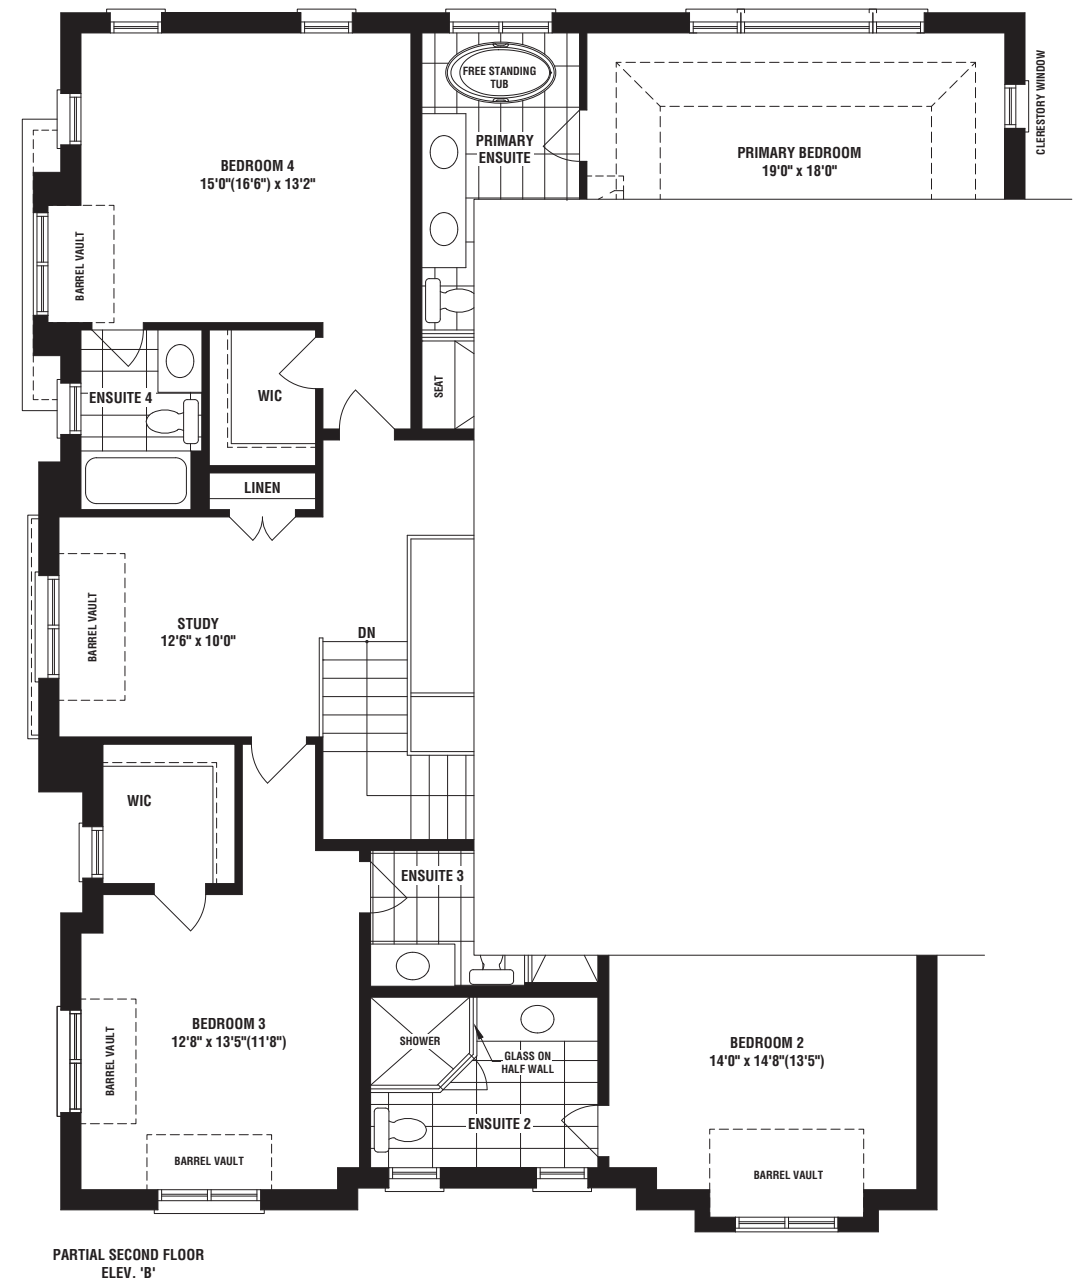

SORBARA
— group of companies —

sorbara.com

60'

COPPERWOOD
KLEINBURG

Birch CORNER

ELEV. A 4080 SQ. FT. ELEV. B 4102 SQ. FT.

Birch CORNER

60'

ELEV. A 4080 SQ. FT.

ARTIST'S CONCEPT

ELEV. B 4102 SQ. FT.

ARTIST'S CONCEPT

Birch CORNER

ELEV. A 4080 SQ. FT.

ELEV. B 4102 SQ. FT.

60'

SORBARA
— group of companies —
sorbara.com

60'

COPPERWOOD
KLEINBURG

Chestnut

ELEV. A 4980 SQ. FT. ELEV. B 4935 SQ. FT.

Chestnut

60'

ELEV. A 4980 SQ. FT.

ARTIST'S CONCEPT

ELEV. B 4935 SQ. FT.

ARTIST'S CONCEPT

Chestnut

ELEV. A 4980 SQ. FT.

ELEV. B 4935 SQ. FT.

60'

SORBARA
— group of companies —
sorbara.com