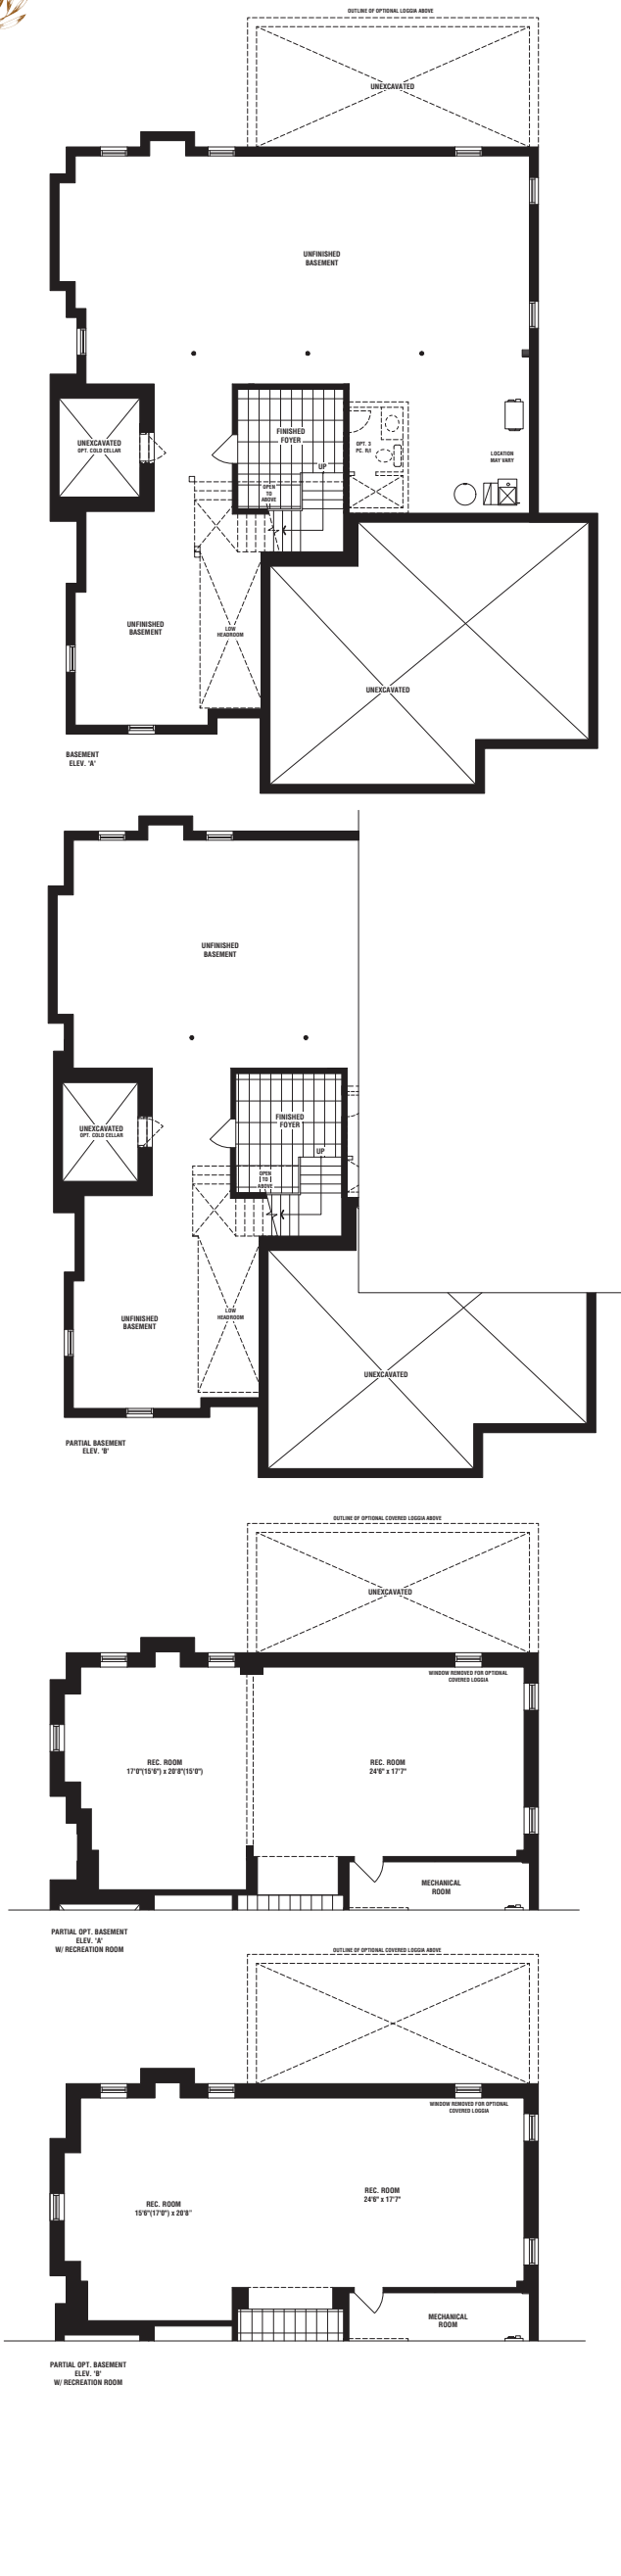

SORBARA
— group of companies —

sorbara.com

60'

COPPERWOOD
KLEINBURG

Birch CORNER

ELEV. A 4080 SQ. FT. ELEV. B 4102 SQ. FT.

Birch CORNER

60'

ELEV. A 4080 SQ. FT.

ARTIST'S CONCEPT

ELEV. B 4102 SQ. FT.

ARTIST'S CONCEPT

Birch CORNER

ELEV. A 4080 SQ. FT.

ELEV. B 4102 SQ. FT.

60'

SORBARA
— group of companies —
sorbara.com

60'

COPPERWOOD
KLEINBURG

Chestnut

ELEV. A 4980 SQ. FT. ELEV. B 4935 SQ. FT.

Chestnut

60'

ELEV. A 4980 SQ. FT.

ARTIST'S CONCEPT

ELEV. B 4935 SQ. FT.

ARTIST'S CONCEPT

Chestnut

ELEV. A 4980 SQ. FT.

ELEV. B 4935 SQ. FT.

60'

SORBARA
— group of companies —
sorbara.com