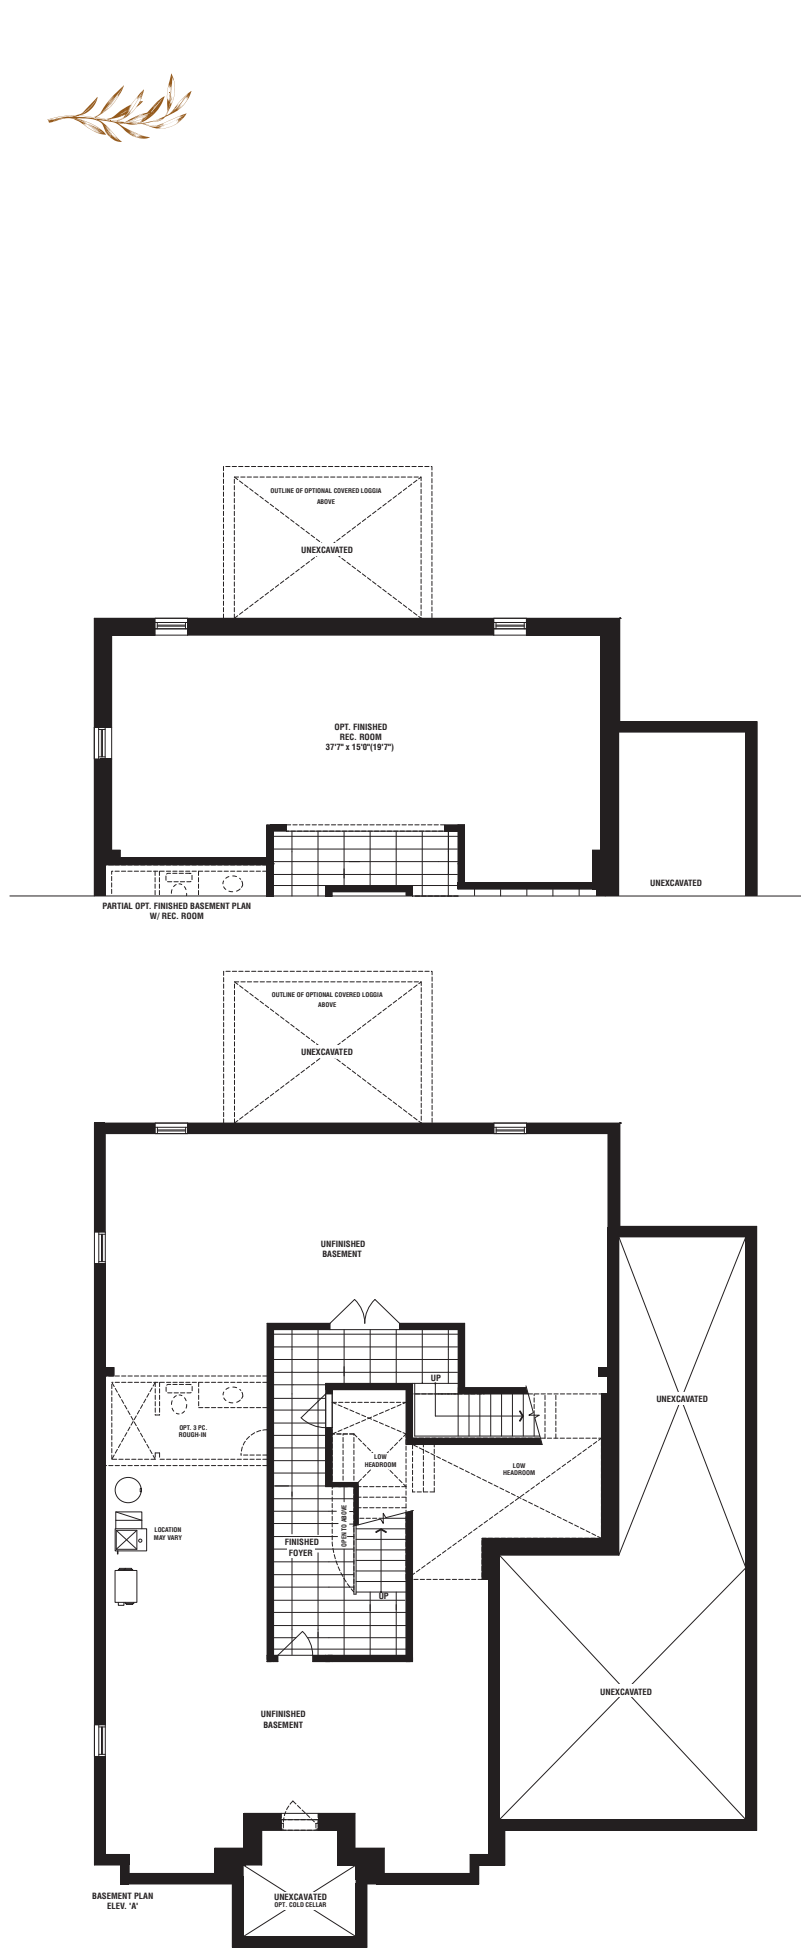

ELEV. A 4080 SQ. FT.

ARTIST'S CONCEPT

ELEV. B 4102 SQ. FT.

ARTIST'S CONCEPT

Birch CORNER

ELEV. A 4080 SQ. FT.

ELEV. B 4102 SQ. FT.

60'

ARTIST'S CONCEPT

ELEV. B 4935 SQ. FT.

ARTIST'S CONCEPT

Chestnut

ELEV. A 4980 SQ. FT.

ELEV. B 4935 SQ. FT.

60'

SORBARA
— group of companies —
sorbara.com

60'

COPPERWOOD
KLEINBURG

Lindley

ELEV. A 4345 SQ. FT. ELEV. B 4233 SQ. FT.

Lindley

60'

ELEV. A 4345 SQ. FT.

ARTIST'S CONCEPT

ELEV. B 4233 SQ. FT.

ARTIST'S CONCEPT

SORBARA
 — group of companies —
 sorbara.com

COPPERWOOD
 KLEINBURG

60'

Magnolia 

ELEV. A 4119 SQ. FT. ELEV. B 4118 SQ. FT. ELEV. C 4093 SQ. FT.
 6 BEDROOM
 ELEV. A 4343 SQ. FT. ELEV. B 4342 SQ. FT. ELEV. C 4317 SQ. FT.