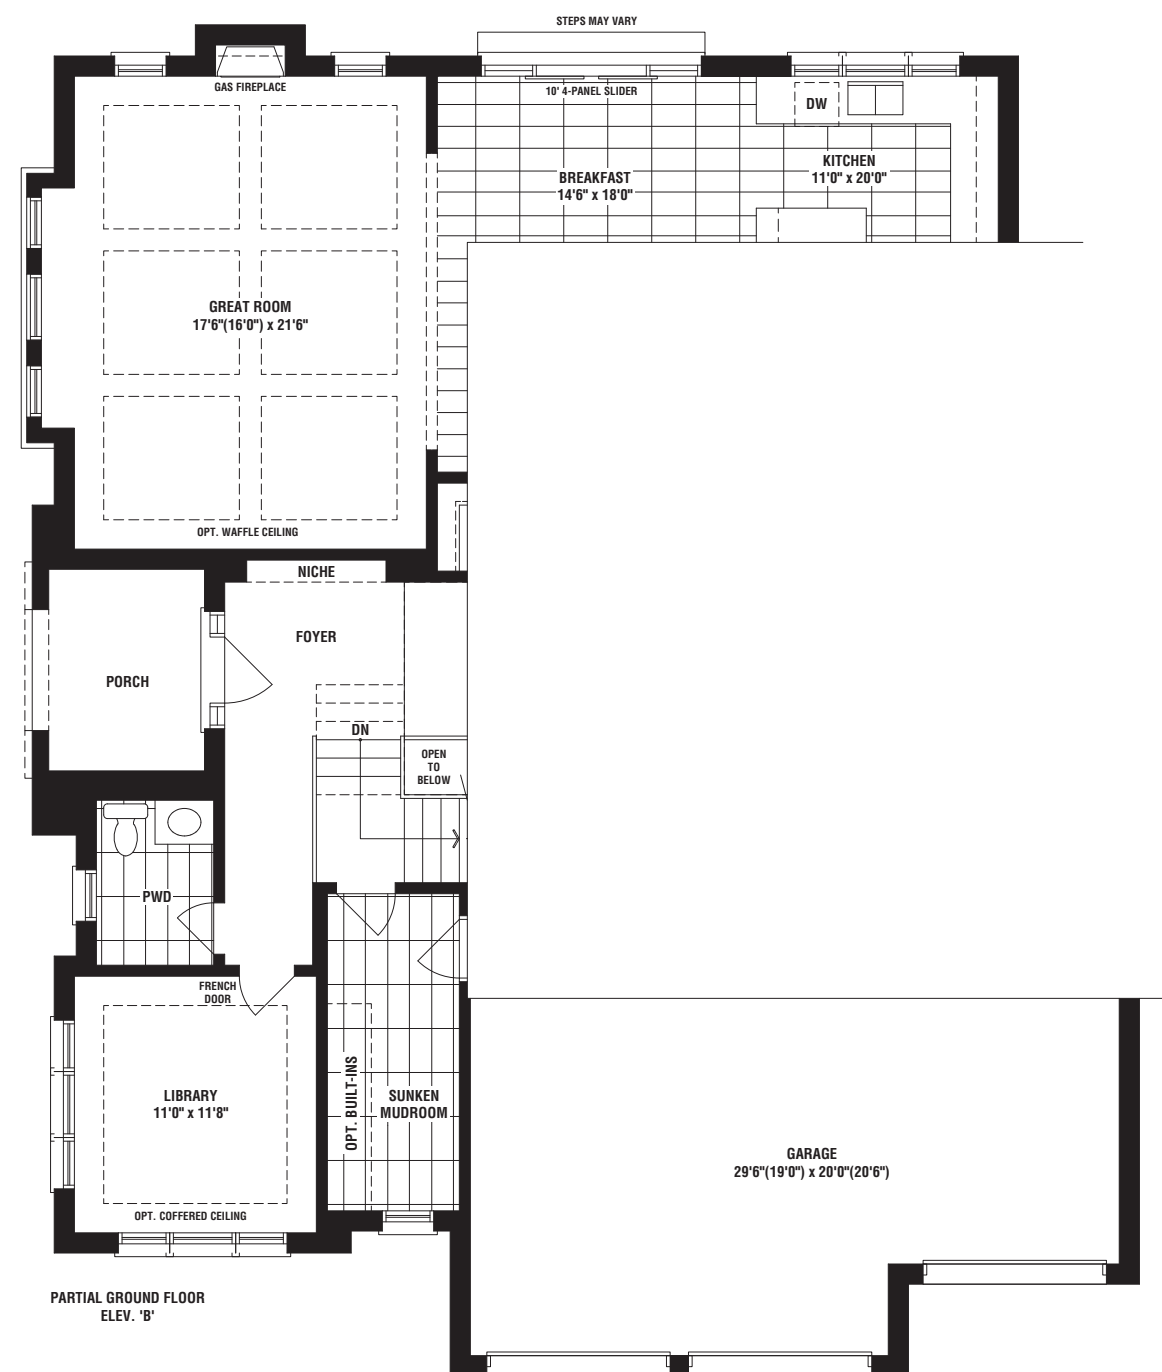

SORBARA
— group of companies —

sorbara.com

60'

COPPERWOOD
KLEINBURG

Birch CORNER

ELEV. A 4080 SQ. FT. ELEV. B 4102 SQ. FT.

Birch CORNER

60'

ELEV. A 4080 SQ. FT.

ARTIST'S CONCEPT

ELEV. B 4102 SQ. FT.

ARTIST'S CONCEPT

Birch CORNER

ELEV. A 4080 SQ. FT.

ELEV. B 4102 SQ. FT.

60'

SORBARA
— group of companies —
sorbara.com

60'

COPPERWOOD
KLEINBURG

Chestnut

ELEV. A 4980 SQ. FT. ELEV. B 4935 SQ. FT.

Chestnut

60'

ELEV. A 4980 SQ. FT.

ARTIST'S CONCEPT

ELEV. B 4935 SQ. FT.

ARTIST'S CONCEPT

Chestnut

ELEV. A 4980 SQ. FT.

ELEV. B 4935 SQ. FT.

60'

SORBARA
— group of companies —
sorbara.com