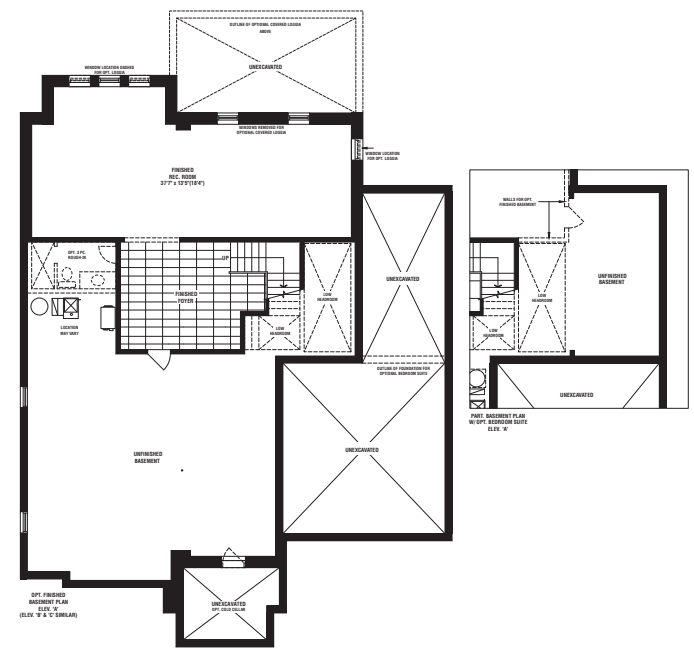

ELEV. A 4080 SQ. FT.

ARTIST'S CONCEPT

ELEV. B 4102 SQ. FT.

ARTIST'S CONCEPT

Birch CORNER

ELEV. A 4080 SQ. FT.

ELEV. B 4102 SQ. FT.

60'

ELEV. B 4233 SQ. FT.

ARTIST'S CONCEPT

SORBARA
 — group of companies —
 sorbara.com

COPPERWOOD
 KLEINBURG

60'

Magnolia 

ELEV. A 4119 SQ. FT. ELEV. B 4118 SQ. FT. ELEV. C 4093 SQ. FT.
 6 BEDROOM
 ELEV. A 4343 SQ. FT. ELEV. B 4342 SQ. FT. ELEV. C 4317 SQ. FT.

Magnolia

60'

ELEV. A 4119 SQ. FT.

ELEV. B 4118 SQ. FT.

Magnolia

ELEV. A 4119 SQ. FT.
6 BEDROOM - 4343 SQ. FT.

ELEV. B 4118 SQ. FT.
6 BEDROOM - 4342 SQ. FT.

ELEV. C 4093 SQ. FT.
6 BEDROOM - 4317 SQ. FT.

60'

SORBARA
— group of companies —
sorbara.com

60'

COPPERWOOD
KLEINBURG

Willow

ELEV. A 5125 SQ. FT. ELEV. B 5141 SQ. FT.

Willow

60'