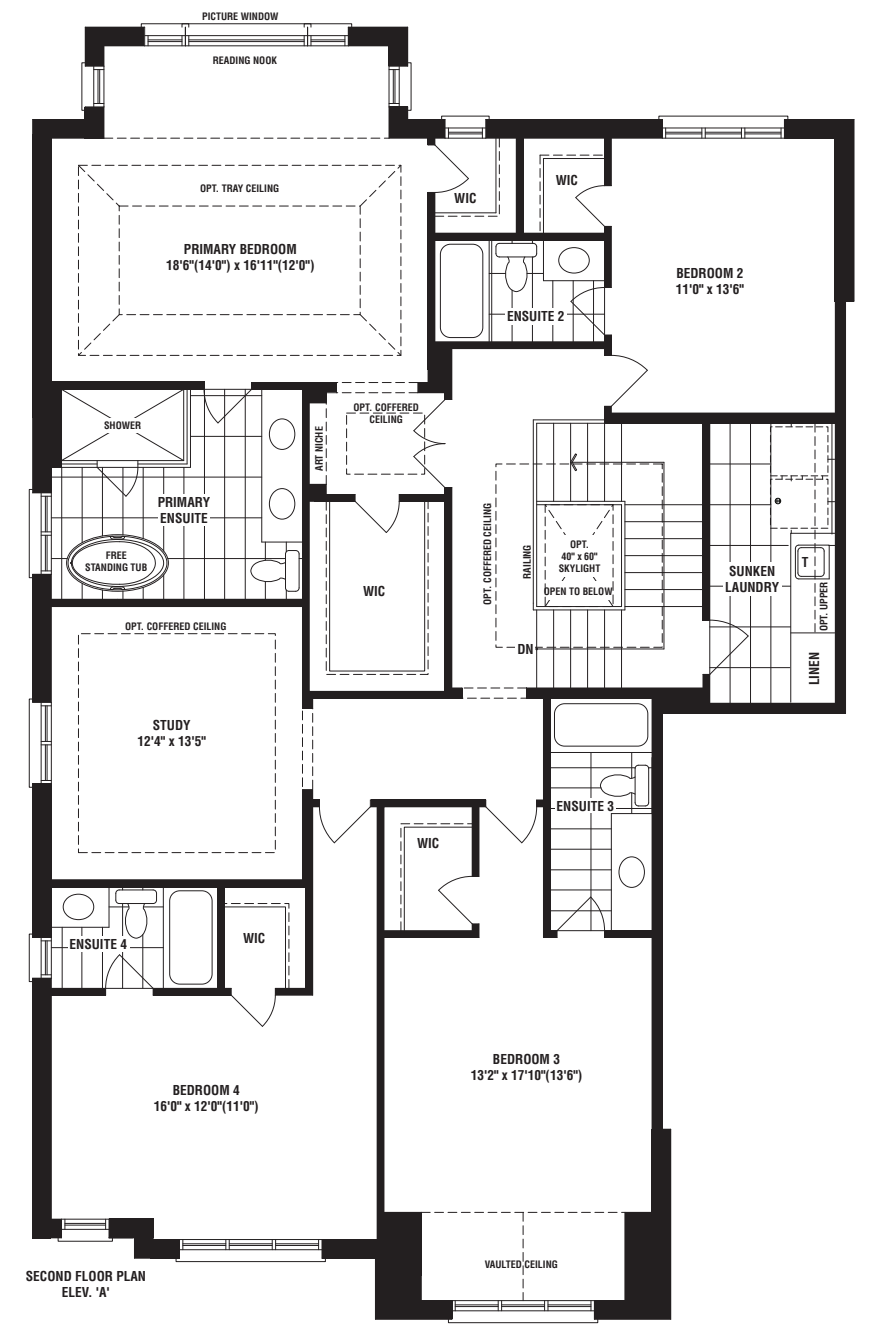

ELEV. B 4233 SQ. FT.

ARTIST'S CONCEPT

SORBARA
 — group of companies —
 sorbara.com

COPPERWOOD
 KLEINBURG

60'

Magnolia 

ELEV. A 4119 SQ. FT. ELEV. B 4118 SQ. FT. ELEV. C 4093 SQ. FT.
 6 BEDROOM
 ELEV. A 4343 SQ. FT. ELEV. B 4342 SQ. FT. ELEV. C 4317 SQ. FT.

Magnolia

60'

ELEV. A 4119 SQ. FT.

ELEV. B 4118 SQ. FT.

Magnolia

ELEV. A 4119 SQ. FT.
6 BEDROOM - 4343 SQ. FT.

ELEV. B 4118 SQ. FT.
6 BEDROOM - 4342 SQ. FT.

ELEV. C 4093 SQ. FT.
6 BEDROOM - 4317 SQ. FT.

60'

SORBARA
— group of companies —
sorbara.com

60'

COPPERWOOD
KLEINBURG

Willow

ELEV. A 5125 SQ. FT. ELEV. B 5141 SQ. FT.

Willow

60'

ELEV. A 5125 SQ. FT.

ARTIST'S CONCEPT

ELEV. B 5141 SQ. FT.

ARTIST'S CONCEPT