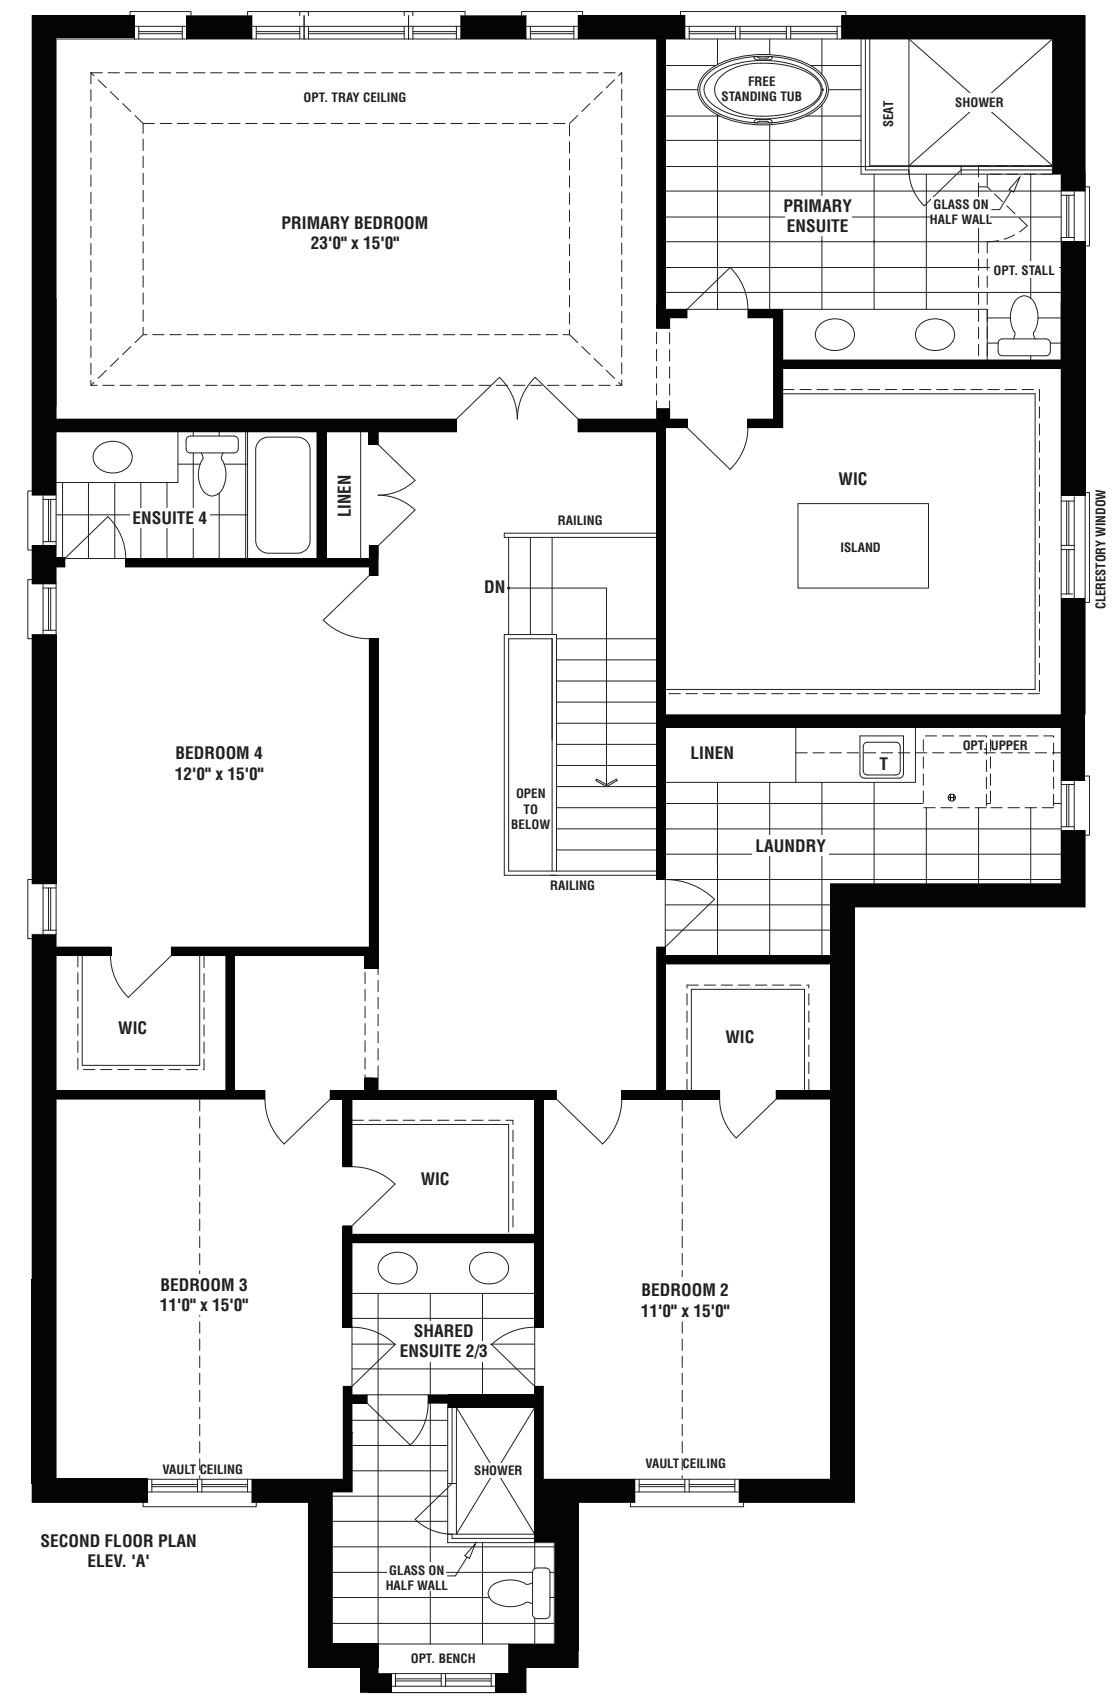

ARTIST'S CONCEPT

ELEV. B 4935 SQ. FT.

ARTIST'S CONCEPT

Chestnut

ELEV. A 4980 SQ. FT.

ELEV. B 4935 SQ. FT.

60'

SORBARA
— group of companies —
sorbara.com

ELEV. B 4625 SQ. FT.

ARTIST'S CONCEPT

Hazel

ELEV. A 4637 SQ. FT.

ELEV. B 4625 SQ. FT.

60'

SORBARA
— group of companies —

sorbara.com

60'

COPPERWOOD
KLEINBURG

Lindley

ELEV. A 4345 SQ. FT. ELEV. B 4233 SQ. FT.

Lindley

60'

ELEV. A 4345 SQ. FT.

ARTIST'S CONCEPT

ELEV. B 4233 SQ. FT.

ARTIST'S CONCEPT

SORBARA
 — group of companies —
 sorbara.com

COPPERWOOD
 KLEINBURG

60'

Magnolia 

ELEV. A 4119 SQ. FT. ELEV. B 4118 SQ. FT. ELEV. C 4093 SQ. FT.
 6 BEDROOM
 ELEV. A 4343 SQ. FT. ELEV. B 4342 SQ. FT. ELEV. C 4317 SQ. FT.