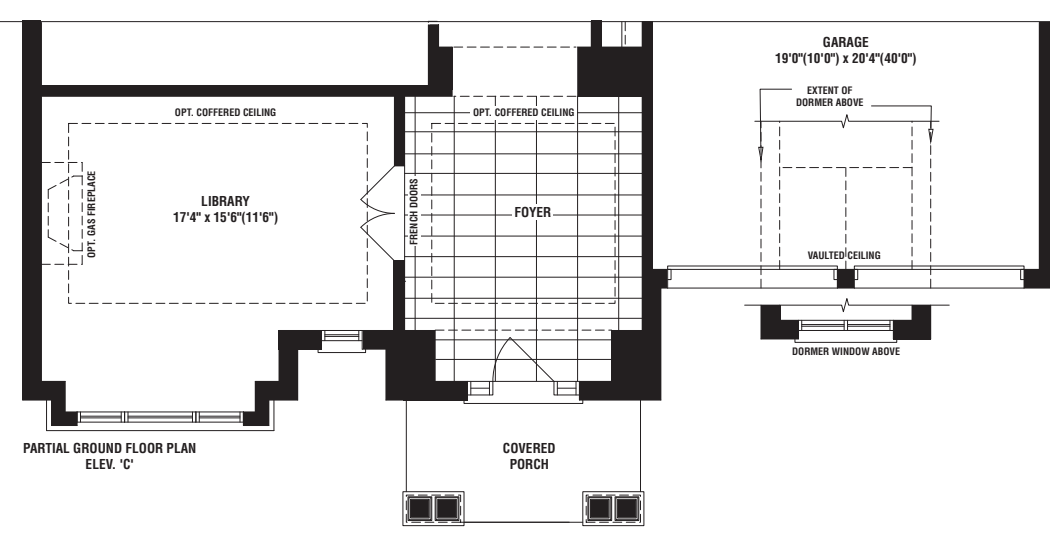

ELEV. B 4233 SQ. FT.

ARTIST'S CONCEPT

SORBARA
 — group of companies —
 sorbara.com

COPPERWOOD
 KLEINBURG

60'

Magnolia 

ELEV. A 4119 SQ. FT. ELEV. B 4118 SQ. FT. ELEV. C 4093 SQ. FT.
 6 BEDROOM
 ELEV. A 4343 SQ. FT. ELEV. B 4342 SQ. FT. ELEV. C 4317 SQ. FT.

Magnolia

60'

ELEV. A 4119 SQ. FT.

ELEV. B 4118 SQ. FT.

Magnolia

ELEV. A 4119 SQ. FT.
6 BEDROOM - 4343 SQ. FT.

ELEV. B 4118 SQ. FT.
6 BEDROOM - 4342 SQ. FT.

ELEV. C 4093 SQ. FT.
6 BEDROOM - 4317 SQ. FT.

60'

SORBARA
— group of companies —
sorbara.com

60'

COPPERWOOD
KLEINBURG

Willow

ELEV. A 5125 SQ. FT. ELEV. B 5141 SQ. FT.

Willow

60'

ELEV. A 5125 SQ. FT.

ARTIST'S CONCEPT

ELEV. B 5141 SQ. FT.

ARTIST'S CONCEPT