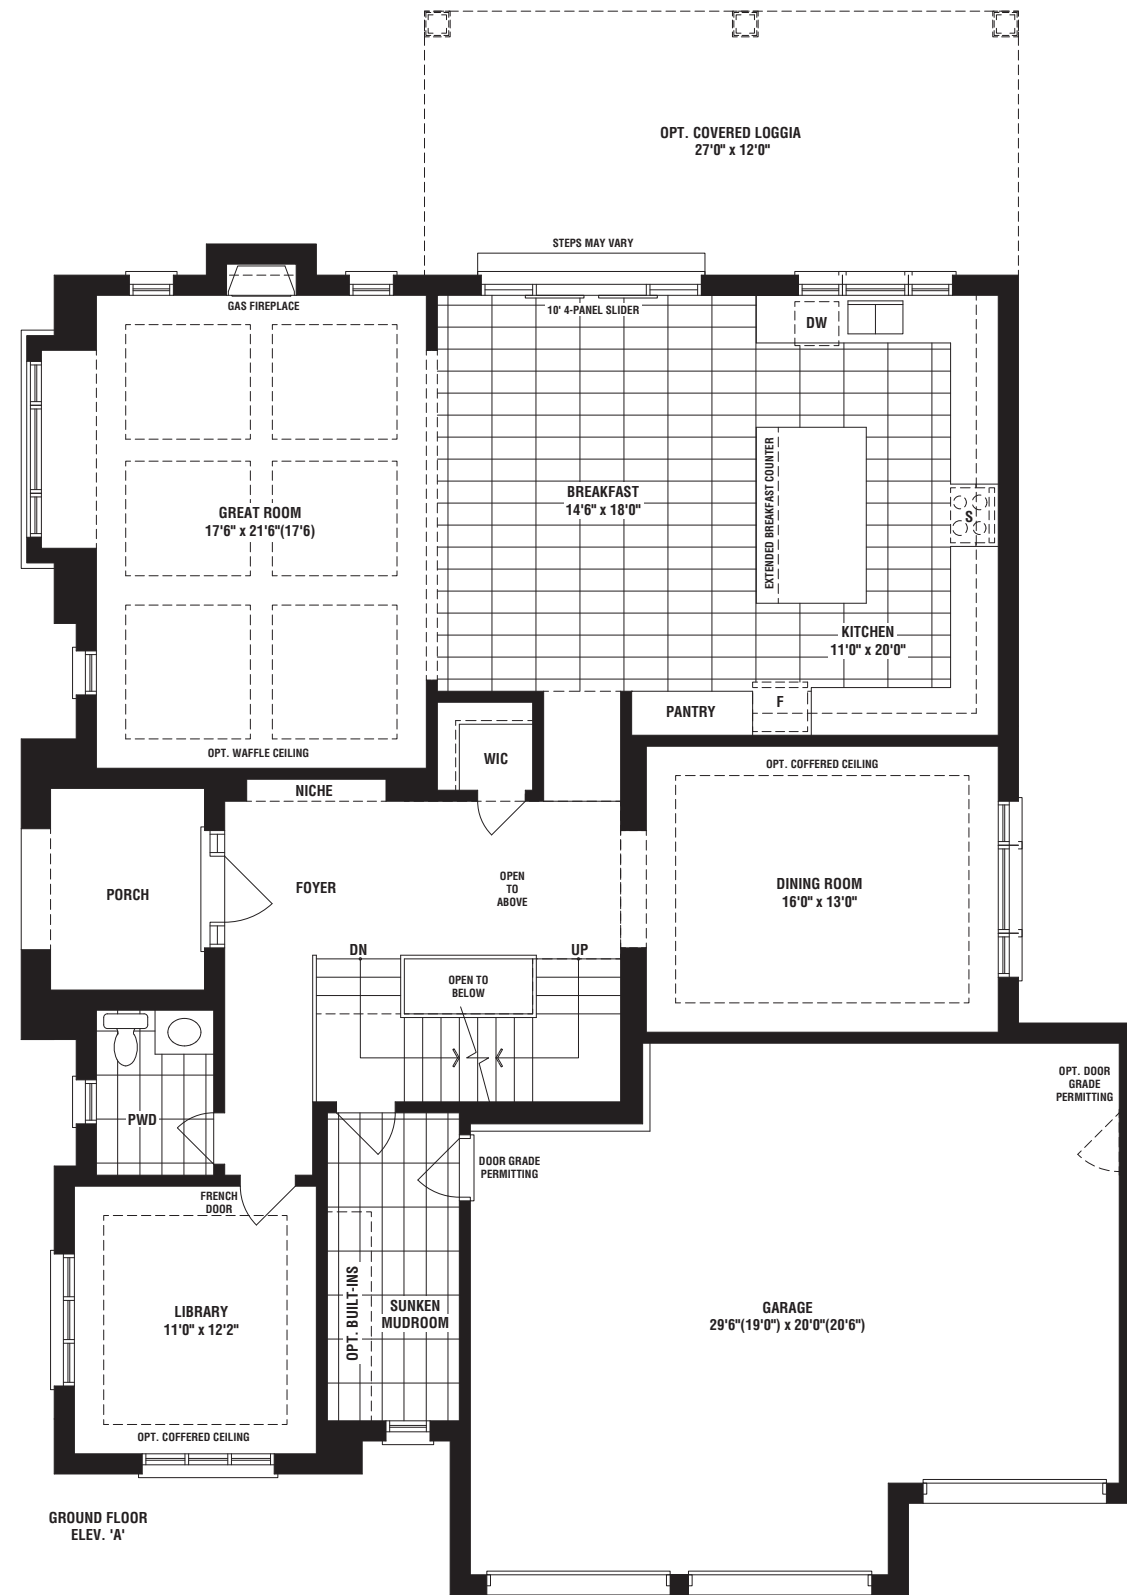

SORBARA
— group of companies —

sorbara.com

60'

COPPERWOOD
KLEINBURG

Birch CORNER

ELEV. A 4080 SQ. FT. ELEV. B 4102 SQ. FT.

Birch CORNER

60'

ELEV. A 4080 SQ. FT.

ARTIST'S CONCEPT

ELEV. B 4102 SQ. FT.

ARTIST'S CONCEPT

Birch CORNER

ELEV. A 4080 SQ. FT.

ELEV. B 4102 SQ. FT.

60'

SORBARA
— group of companies —
sorbara.com

60'

COPPERWOOD
KLEINBURG

Chestnut

ELEV. A 4980 SQ. FT. ELEV. B 4935 SQ. FT.

Chestnut

60'

ELEV. A 4980 SQ. FT.

ARTIST'S CONCEPT

ELEV. B 4935 SQ. FT.

ARTIST'S CONCEPT

Chestnut

ELEV. A 4980 SQ. FT.

ELEV. B 4935 SQ. FT.

60'

SORBARA
— group of companies —
sorbara.com