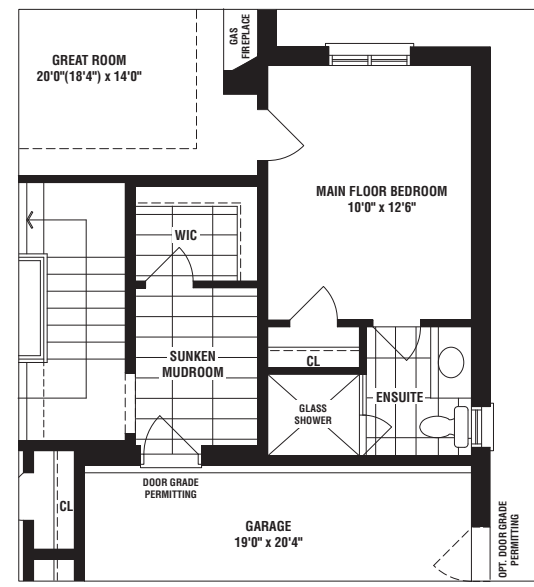

ELEV. A 4080 SQ. FT.

ARTIST'S CONCEPT

ELEV. B 4102 SQ. FT.

ARTIST'S CONCEPT

Birch CORNER

ELEV. A 4080 SQ. FT.

ELEV. B 4102 SQ. FT.

60'

ELEV. B 4233 SQ. FT.

ARTIST'S CONCEPT

SORBARA
 — group of companies —
 sorbara.com

COPPERWOOD
 KLEINBURG

60'

Magnolia 

ELEV. A 4119 SQ. FT. ELEV. B 4118 SQ. FT. ELEV. C 4093 SQ. FT.
 6 BEDROOM
 ELEV. A 4343 SQ. FT. ELEV. B 4342 SQ. FT. ELEV. C 4317 SQ. FT.

Magnolia

60'

ELEV. A 4119 SQ. FT.

ELEV. B 4118 SQ. FT.

Magnolia

ELEV. A 4119 SQ. FT.
6 BEDROOM - 4343 SQ. FT.

ELEV. B 4118 SQ. FT.
6 BEDROOM - 4342 SQ. FT.

ELEV. C 4093 SQ. FT.
6 BEDROOM - 4317 SQ. FT.

ELEV. A 5125 SQ. FT.

ARTIST'S CONCEPT

ELEV. B 5141 SQ. FT.

ARTIST'S CONCEPT