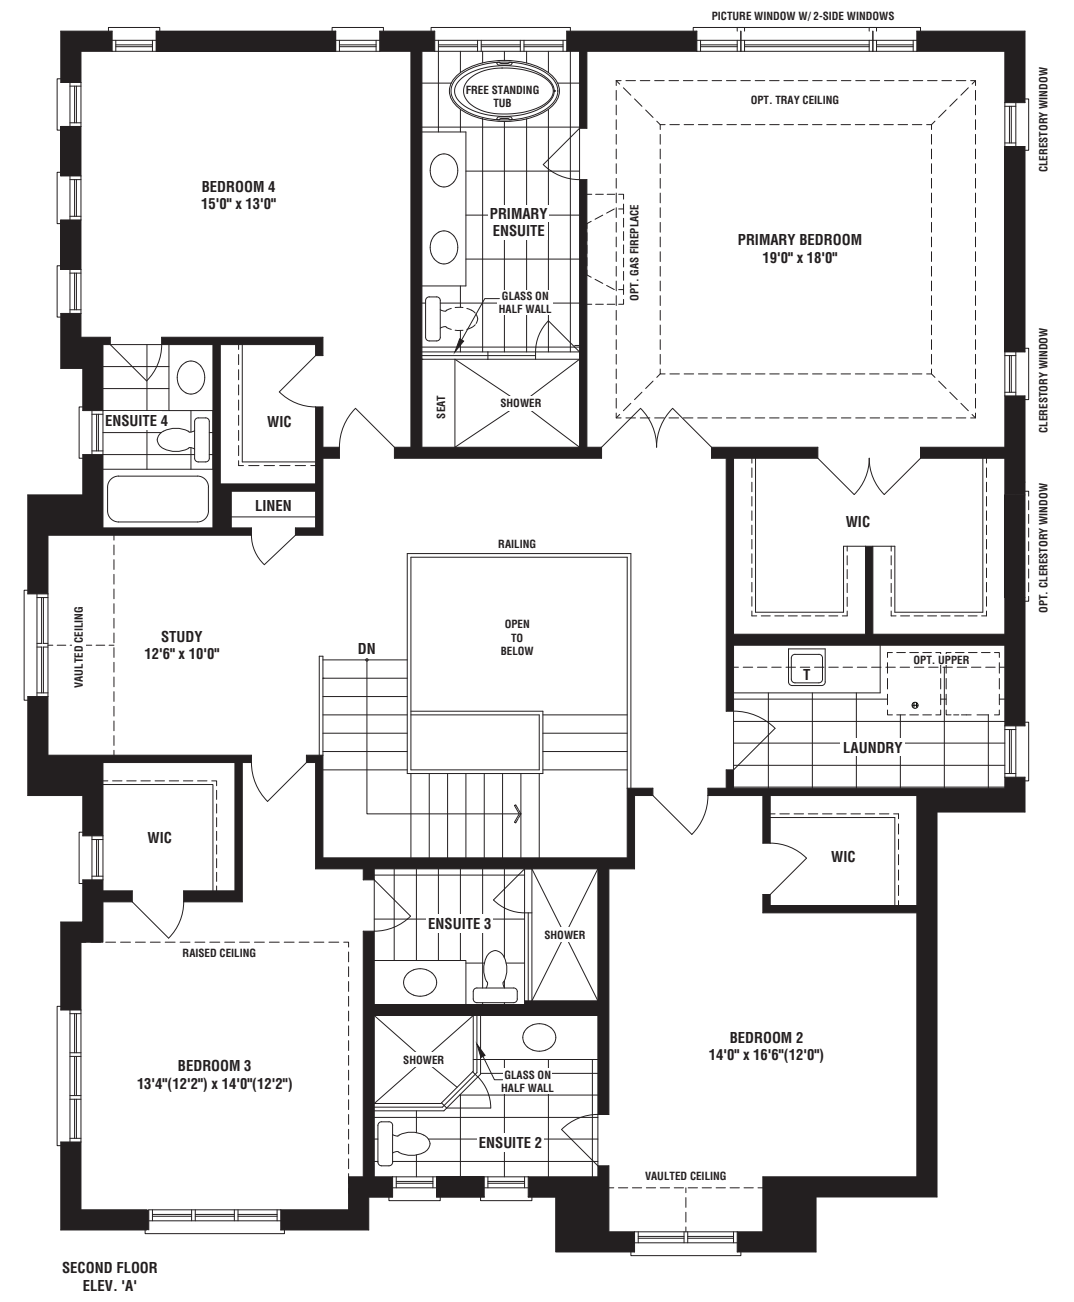

SORBARA
— group of companies —

sorbara.com

60'

COPPERWOOD
KLEINBURG

Birch CORNER

ELEV. A 4080 SQ. FT. ELEV. B 4102 SQ. FT.

Birch CORNER

60'

ELEV. A 4080 SQ. FT.

ARTIST'S CONCEPT

ELEV. B 4102 SQ. FT.

ARTIST'S CONCEPT

Birch CORNER

ELEV. A 4080 SQ. FT.

ELEV. B 4102 SQ. FT.

60'

SORBARA
— group of companies —
sorbara.com

60'

COPPERWOOD
KLEINBURG

Chestnut

ELEV. A 4980 SQ. FT. ELEV. B 4935 SQ. FT.

Chestnut

60'

ELEV. A 4980 SQ. FT.

ARTIST'S CONCEPT

ELEV. B 4935 SQ. FT.

ARTIST'S CONCEPT

Chestnut

ELEV. A 4980 SQ. FT.

ELEV. B 4935 SQ. FT.

60'

SORBARA
— group of companies —
sorbara.com