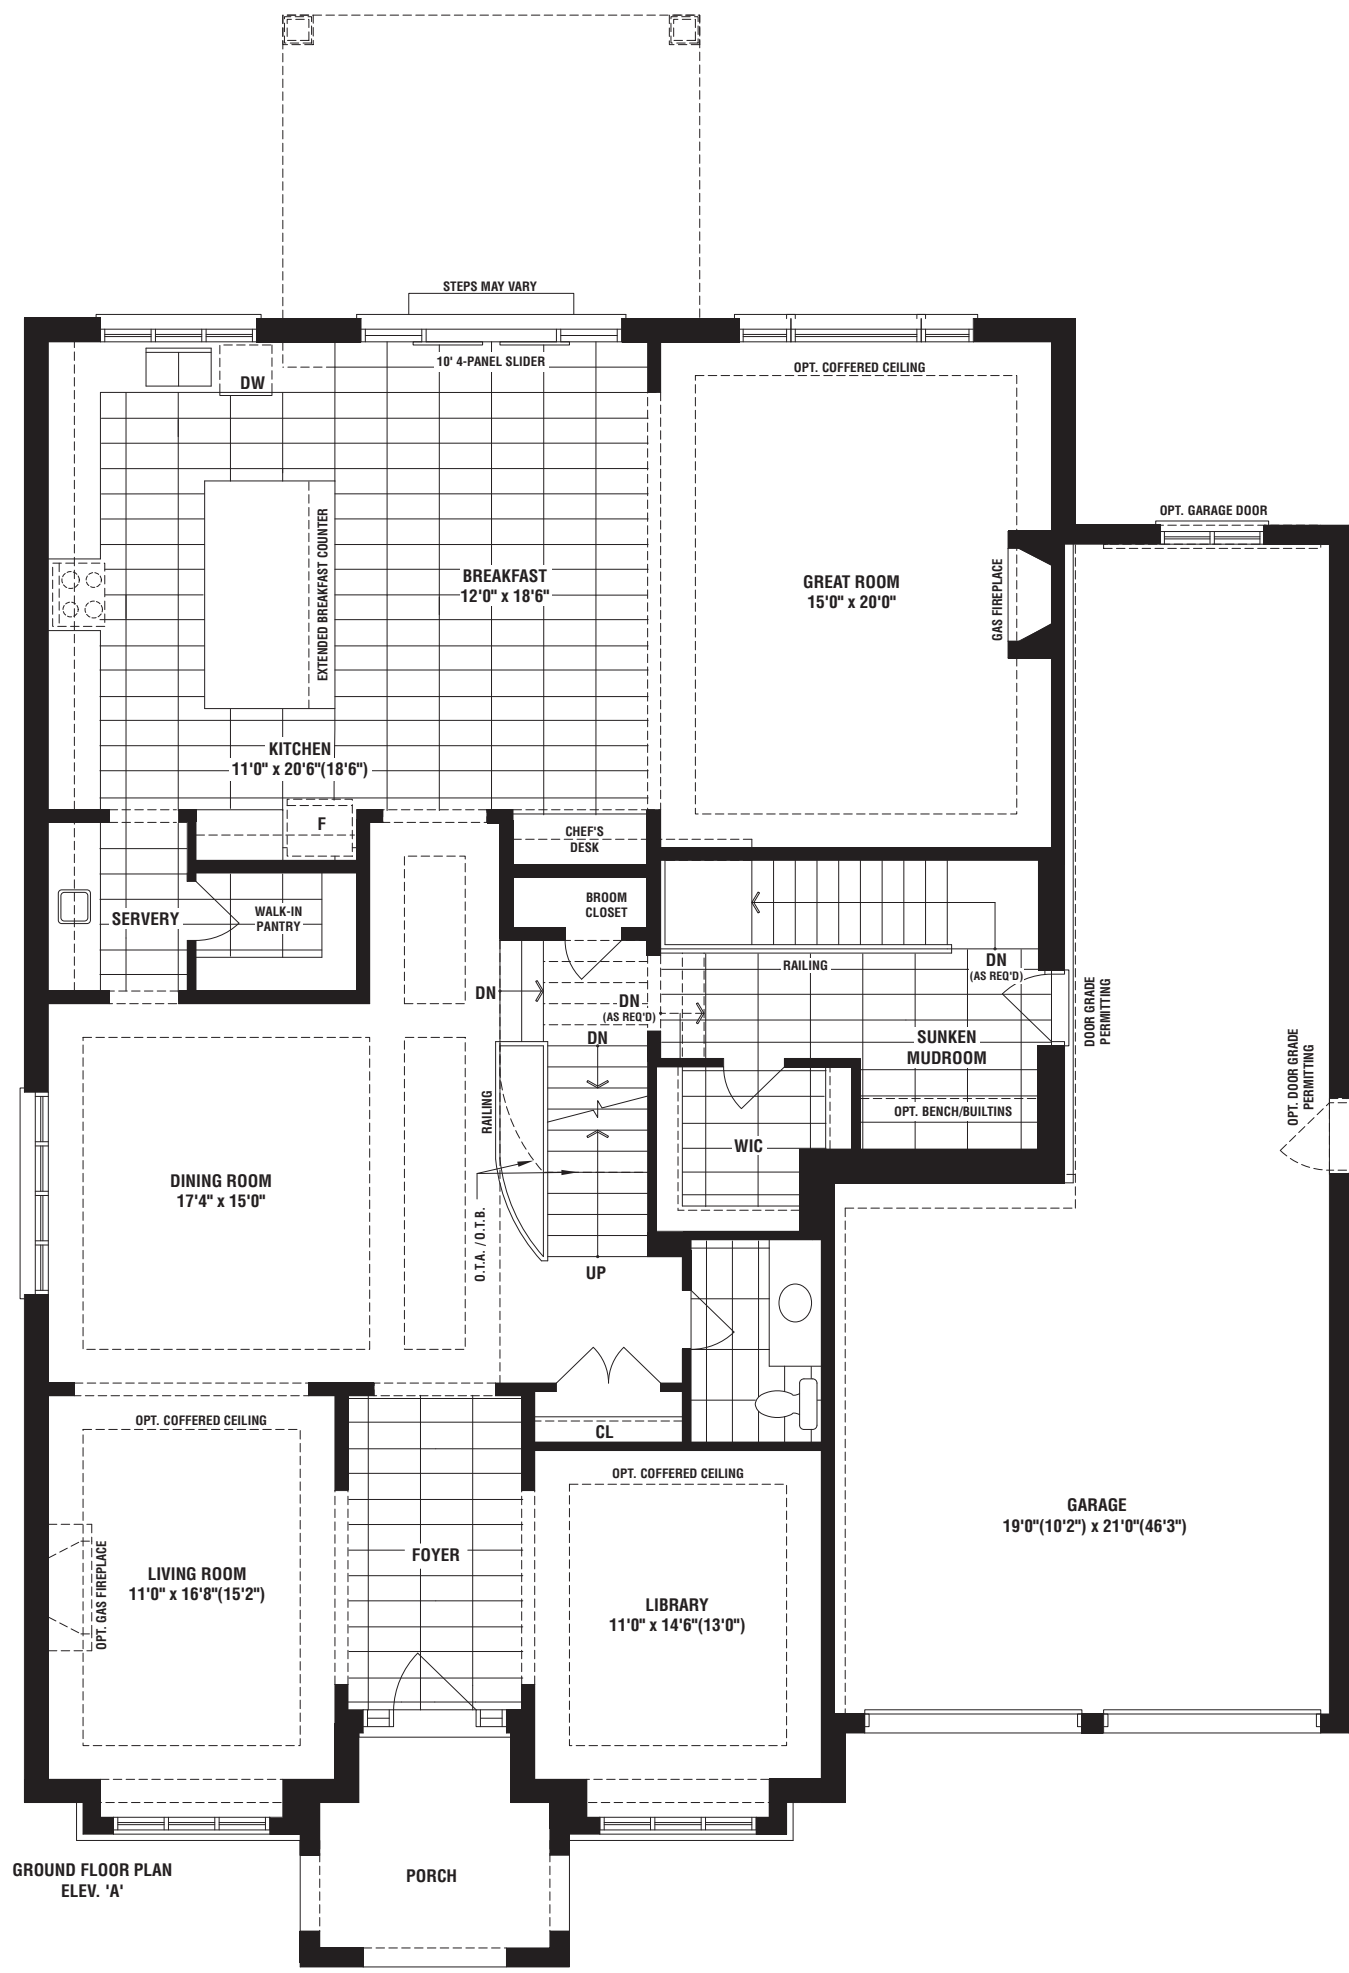

ARTIST'S CONCEPT

ELEV. B 4935 SQ. FT.

ARTIST'S CONCEPT

Chestnut

ELEV. A 4980 SQ. FT.

ELEV. B 4935 SQ. FT.

60'

SORBARA
— group of companies —
sorbara.com

ELEV. B 4625 SQ. FT.

ARTIST'S CONCEPT

Hazel

ELEV. A 4637 SQ. FT.

ELEV. B 4625 SQ. FT.

60'

SORBARA
— group of companies —

sorbara.com

60'

COPPERWOOD
KLEINBURG

Lindley

ELEV. A 4345 SQ. FT. ELEV. B 4233 SQ. FT.

Lindley

60'

ELEV. A 4345 SQ. FT.

ARTIST'S CONCEPT

ELEV. B 4233 SQ. FT.

ARTIST'S CONCEPT

SORBARA
 — group of companies —
 sorbara.com

COPPERWOOD
 KLEINBURG

60'

Magnolia 

ELEV. A 4119 SQ. FT. ELEV. B 4118 SQ. FT. ELEV. C 4093 SQ. FT.
 6 BEDROOM
 ELEV. A 4343 SQ. FT. ELEV. B 4342 SQ. FT. ELEV. C 4317 SQ. FT.