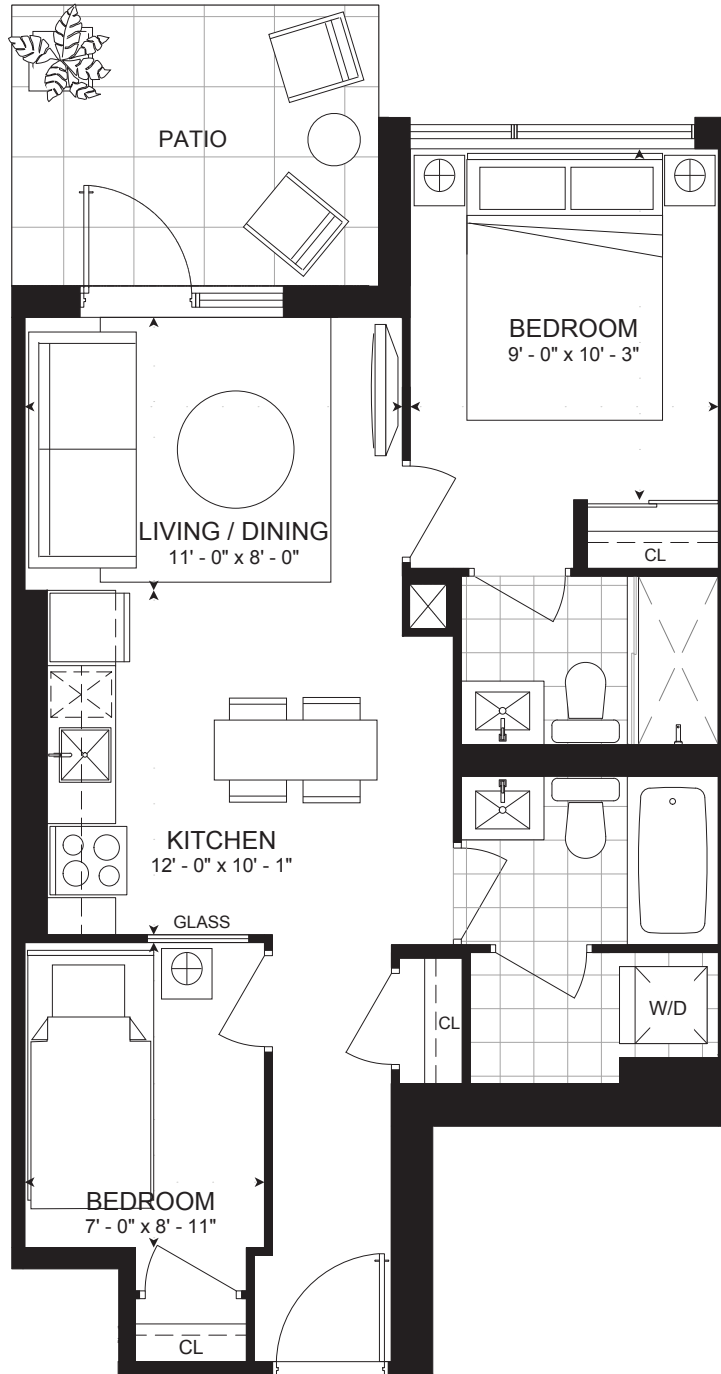

S U I T E

SUITE 2F-P

two bedroom / 686 sq. ft.
patio 71 sq. ft.

SUITE 2F-P

two bedroom / 686 sq. ft.
patio 71 sq. ft.

DIMENSIONS, SIZES, SPECIFICATIONS, LAYOUTS, AND MATERIALS ARE APPROXIMATE ONLY AND SUBJECT TO CHANGE WITHOUT NOTICE. E. & O.E.

Fernbrook
HOMES

T W O

B E D R O O M

S U I T E

SUITE 2G-P

two bedroom / 650 sq. ft.
patio 71 sq. ft.

SUITE 2G-P

two bedroom / 650 sq. ft.
patio 71 sq. ft.

DIMENSIONS, SIZES, SPECIFICATIONS, LAYOUTS, AND MATERIALS ARE APPROXIMATE ONLY AND SUBJECT TO CHANGE WITHOUT NOTICE. E. & O.E.

Fernbrook
HOMES

T W O

B E D R O O M

S U I T E

SUITE 2I-P

two bedroom / 819 sq. ft.
patio 92 sq. ft.

SUITE 21-P

two bedroom / 819 sq. ft.
patio 92 sq. ft.

DIMENSIONS, SIZES, SPECIFICATIONS, LAYOUTS, AND MATERIALS ARE APPROXIMATE ONLY AND SUBJECT TO CHANGE WITHOUT NOTICE. E. & O.E.

T W O

B E D R O O M

S U I T E