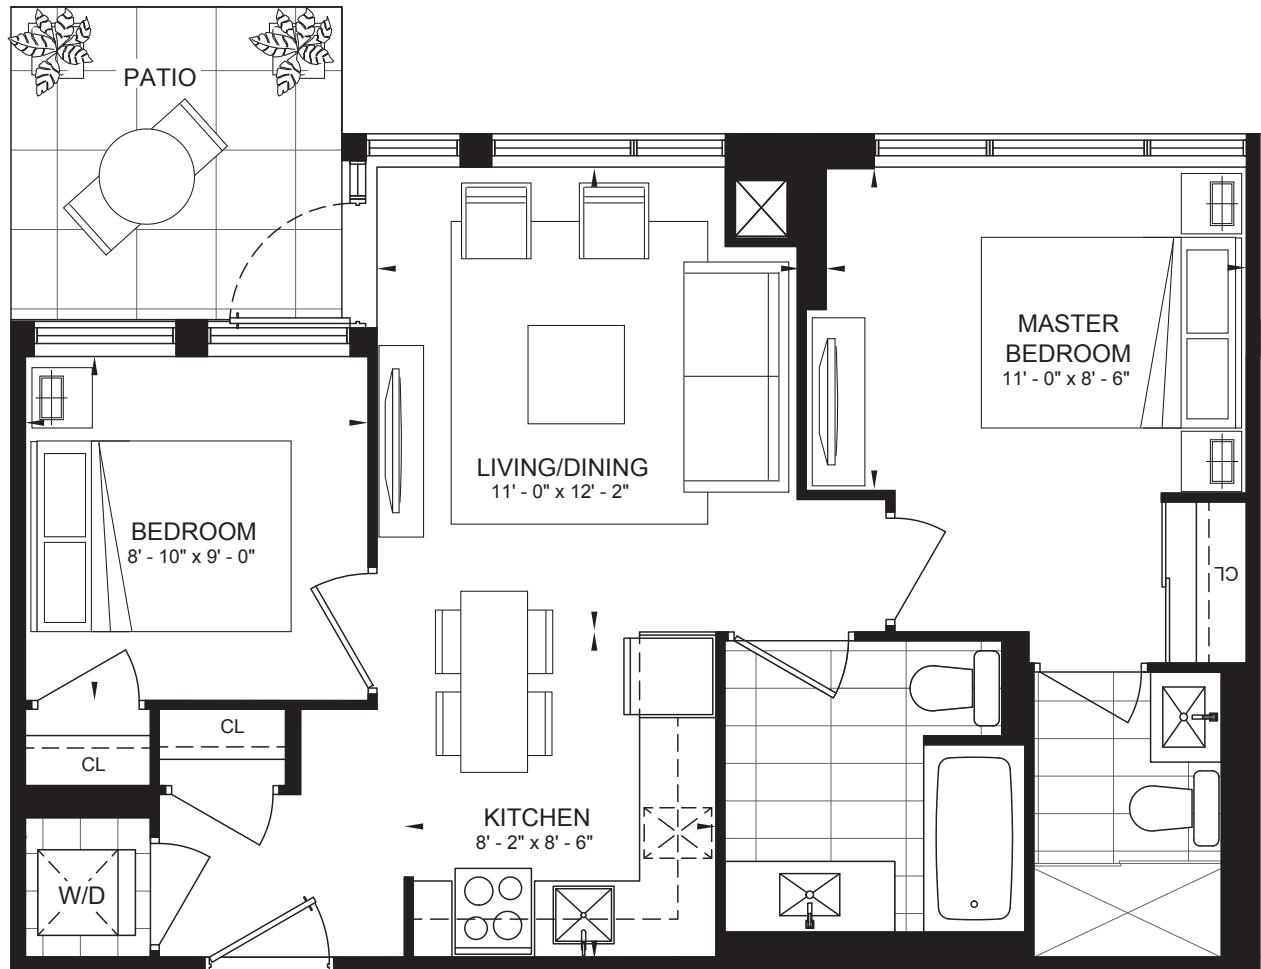

T W O

B E D R O O M

S U I T E

SUITE 2E-P

two bedroom / 675 sq. ft.
patio 93 sq. ft.

SUITE 2E-P

two bedroom / 675 sq. ft.
patio 93 sq. ft.

DIMENSIONS, SIZES, SPECIFICATIONS, LAYOUTS, AND MATERIALS ARE APPROXIMATE ONLY AND SUBJECT TO CHANGE WITHOUT NOTICE. E. & O.E.

Fernbrook
HOMES

T W O

B E D R O O M

S U I T E

SUITE 2F-A-P

two bedroom / 686 sq. ft.

patio 72 sq. ft.

SUITE 2F-A-P

two bedroom / 686 sq. ft.
patio 72 sq. ft.

DIMENSIONS, SIZES, SPECIFICATIONS, LAYOUTS, AND MATERIALS ARE APPROXIMATE ONLY AND SUBJECT TO CHANGE WITHOUT NOTICE. E. & O.E.

Fernbrook
HOMES

T W O

B E D R O O M

S U I T E

SUITE 2F-P

two bedroom / 686 sq. ft.
patio 71 sq. ft.

SUITE 2F-P

two bedroom / 686 sq. ft.
patio 71 sq. ft.

DIMENSIONS, SIZES, SPECIFICATIONS, LAYOUTS, AND MATERIALS ARE APPROXIMATE ONLY AND SUBJECT TO CHANGE WITHOUT NOTICE. E. & O.E.