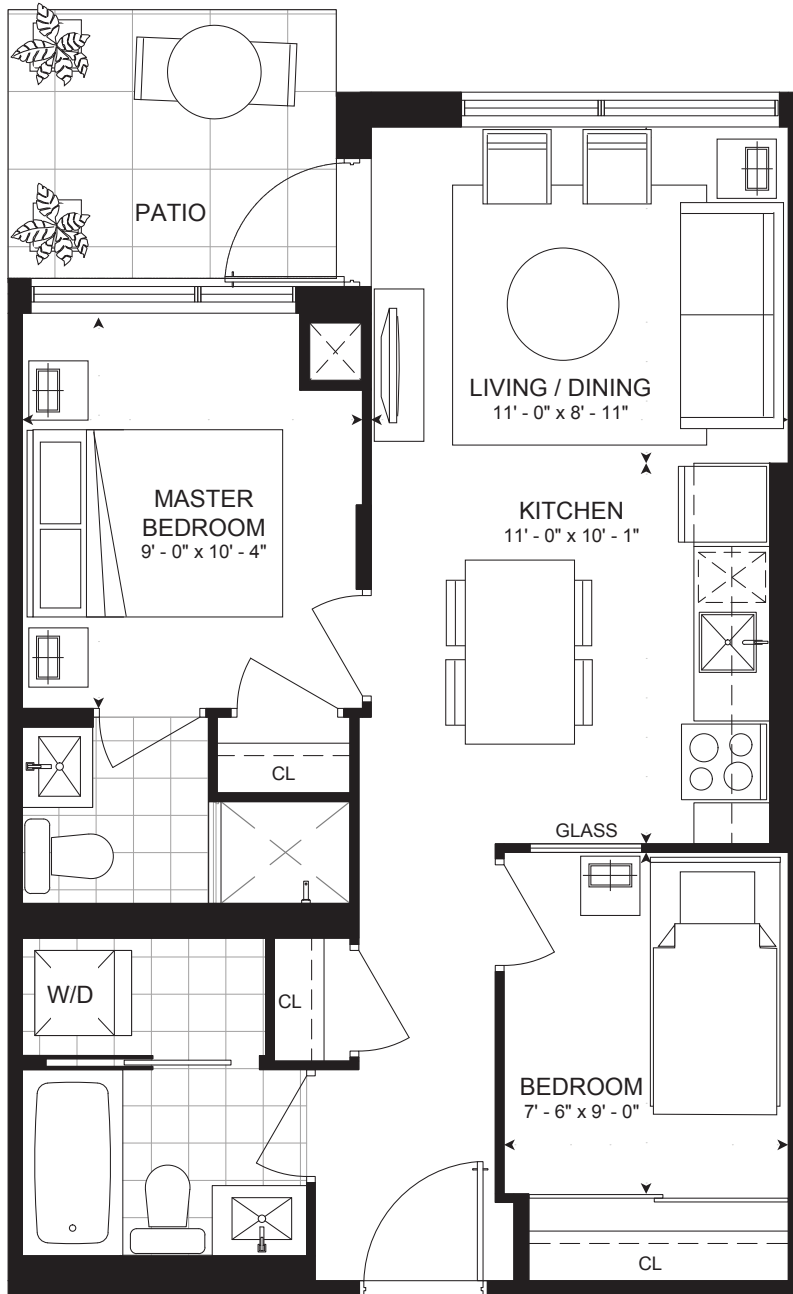

T W O

B E D R O O M

S U I T E

SUITE 2E-P

two bedroom / 675 sq. ft.
patio 93 sq. ft.

SUITE 2E-P

two bedroom / 675 sq. ft.
patio 93 sq. ft.

DIMENSIONS, SIZES, SPECIFICATIONS, LAYOUTS, AND MATERIALS ARE APPROXIMATE ONLY AND SUBJECT TO CHANGE WITHOUT NOTICE. E. & O.E.

DIMENSIONS, SIZES, SPECIFICATIONS, LAYOUTS, AND MATERIALS ARE APPROXIMATE ONLY AND SUBJECT TO CHANGE WITHOUT NOTICE. E. & O.E.

Fernbrook
HOMES

T W O

B E D R O O M

S U I T E

SUITE 2I-P

two bedroom / 819 sq. ft.
patio 92 sq. ft.

two bedroom / 626 sq. ft.

patio 63 sq. ft.

DIMENSIONS, SIZES, SPECIFICATIONS, LAYOUTS, AND MATERIALS ARE APPROXIMATE ONLY AND SUBJECT TO CHANGE WITHOUT NOTICE. E. & O.E.

Fernbrook
HOMES

T W O

B E D R O O M

S U I T E

SUITE 2K-P

two bedroom / 626 sq. ft.

patio 63 sq. ft.

SUITE 2K-P

two bedroom / 626 sq. ft.
patio 63 sq. ft.

DIMENSIONS, SIZES, SPECIFICATIONS, LAYOUTS, AND MATERIALS ARE APPROXIMATE ONLY AND SUBJECT TO CHANGE WITHOUT NOTICE. E. & O.E.