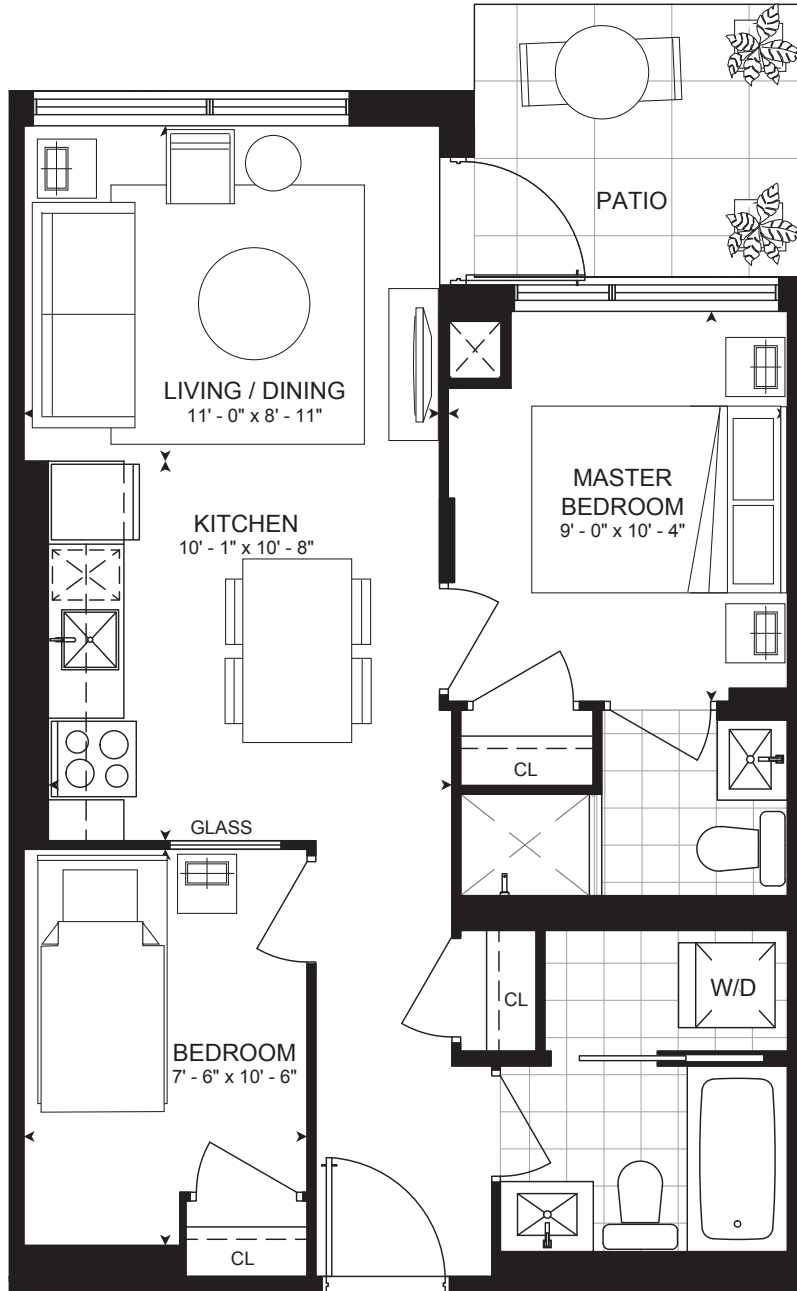

SUITE 2K-2-P

two bedroom / 626 sq. ft.

patio 63 sq. ft.

SUITE 2K-2-P

two bedroom / 626 sq. ft.

patio 63 sq. ft.

DIMENSIONS, SIZES, SPECIFICATIONS, LAYOUTS, AND MATERIALS ARE APPROXIMATE ONLY AND SUBJECT TO CHANGE WITHOUT NOTICE. E. & O.E.

Fernbrook
HOMES

T W O

B E D R O O M

S U I T E

SUITE 2K-3-P

two bedroom / 626 sq. ft.

patio 63 sq. ft.

SUITE 2K-3-P

two bedroom / 626 sq. ft.

patio 63 sq. ft.

DIMENSIONS, SIZES, SPECIFICATIONS, LAYOUTS, AND MATERIALS ARE APPROXIMATE ONLY AND SUBJECT TO CHANGE WITHOUT NOTICE. E. & O.E.

Fernbrook
HOMES

T W O

B E D R O O M

S U I T E

SUITE 2K-P

two bedroom / 626 sq. ft.

patio 63 sq. ft.

SUITE 2K-P

two bedroom / 626 sq. ft.
patio 63 sq. ft.

DIMENSIONS, SIZES, SPECIFICATIONS, LAYOUTS, AND MATERIALS ARE APPROXIMATE ONLY AND SUBJECT TO CHANGE WITHOUT NOTICE. E. & O.E.