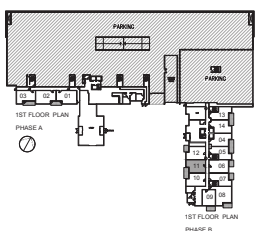

two bedroom / 626 sq. ft.

patio 63 sq. ft.

DIMENSIONS, SIZES, SPECIFICATIONS, LAYOUTS, AND MATERIALS ARE APPROXIMATE ONLY AND SUBJECT TO CHANGE WITHOUT NOTICE. E. & O.E.

Fernbrook
HOMES

T W O

B E D R O O M

S U I T E

SUITE 2K-P

two bedroom / 626 sq. ft.

patio 63 sq. ft.

SUITE 2K-P

two bedroom / 626 sq. ft.
patio 63 sq. ft.

DIMENSIONS, SIZES, SPECIFICATIONS, LAYOUTS, AND MATERIALS ARE APPROXIMATE ONLY AND SUBJECT TO CHANGE WITHOUT NOTICE. E. & O.E.