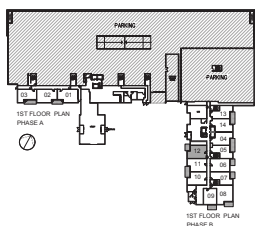

SUITE 21-P

two bedroom / 819 sq. ft.
patio 92 sq. ft.

DIMENSIONS, SIZES, SPECIFICATIONS, LAYOUTS, AND MATERIALS ARE APPROXIMATE ONLY AND SUBJECT TO CHANGE WITHOUT NOTICE. E. & O.E.

T W O

B E D R O O M

S U I T E

SUITE 2K-2-P

two bedroom / 626 sq. ft.

patio 63 sq. ft.

SUITE 2K-2-P

two bedroom / 626 sq. ft.

patio 63 sq. ft.

DIMENSIONS, SIZES, SPECIFICATIONS, LAYOUTS, AND MATERIALS ARE APPROXIMATE ONLY AND SUBJECT TO CHANGE WITHOUT NOTICE. E. & O.E.

Fernbrook
HOMES

T W O

B E D R O O M

S U I T E

SUITE 2K-3-P

two bedroom / 626 sq. ft.

patio 63 sq. ft.

SUITE 2K-3-P

two bedroom / 626 sq. ft.

patio 63 sq. ft.

DIMENSIONS, SIZES, SPECIFICATIONS, LAYOUTS, AND MATERIALS ARE APPROXIMATE ONLY AND SUBJECT TO CHANGE WITHOUT NOTICE. E. & O.E.

Fernbrook
HOMES

T W O

B E D R O O M