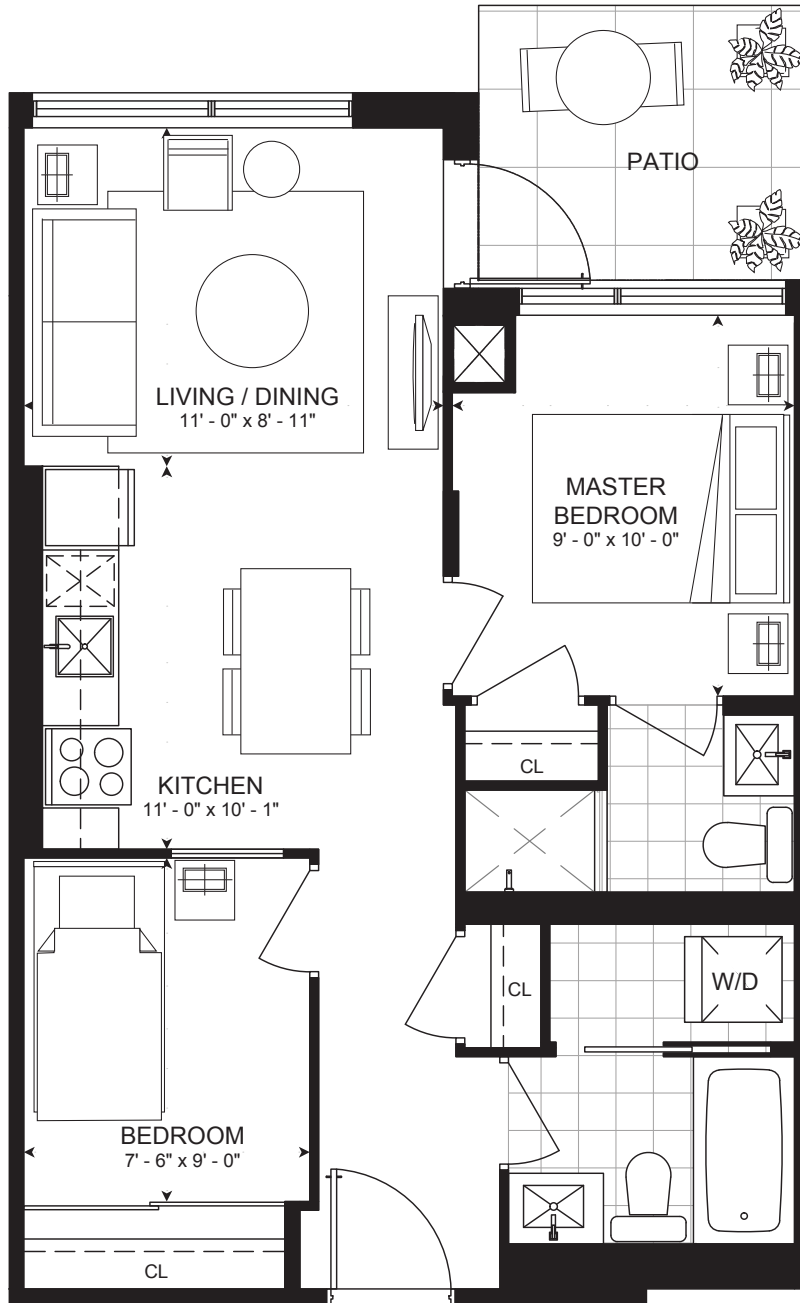

SUITE 21-P

two bedroom / 819 sq. ft.
patio 92 sq. ft.

DIMENSIONS, SIZES, SPECIFICATIONS, LAYOUTS, AND MATERIALS ARE APPROXIMATE ONLY AND SUBJECT TO CHANGE WITHOUT NOTICE. E. & O.E.

T W O

B E D R O O M

S U I T E

SUITE 2K-2-P

two bedroom / 626 sq. ft.

patio 63 sq. ft.

SUITE 2K-2-P

two bedroom / 626 sq. ft.

patio 63 sq. ft.

DIMENSIONS, SIZES, SPECIFICATIONS, LAYOUTS, AND MATERIALS ARE APPROXIMATE ONLY AND SUBJECT TO CHANGE WITHOUT NOTICE. E. & O.E.

Fernbrook
HOMES

T W O

B E D R O O M

S U I T E

SUITE 2K-3-P

two bedroom / 626 sq. ft.

patio 63 sq. ft.

SUITE 2K-3-P

two bedroom / 626 sq. ft.

patio 63 sq. ft.

DIMENSIONS, SIZES, SPECIFICATIONS, LAYOUTS, AND MATERIALS ARE APPROXIMATE ONLY AND SUBJECT TO CHANGE WITHOUT NOTICE. E. & O.E.

Fernbrook
HOMES

T W O

B E D R O O M