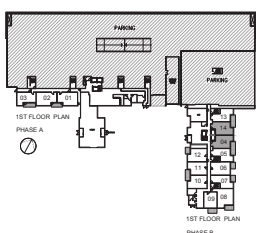

S U I T E

SUITE 2F-P

two bedroom / 686 sq. ft.
patio 71 sq. ft.

SUITE 2F-P

two bedroom / 686 sq. ft.
patio 71 sq. ft.

DIMENSIONS, SIZES, SPECIFICATIONS, LAYOUTS, AND MATERIALS ARE APPROXIMATE ONLY AND SUBJECT TO CHANGE WITHOUT NOTICE. E. & O.E.

Fernbrook
HOMES

T W O

B E D R O O M

S U I T E

SUITE 2G-P

two bedroom / 650 sq. ft.
patio 71 sq. ft.

SUITE 2G-P

two bedroom / 650 sq. ft.
patio 71 sq. ft.

DIMENSIONS, SIZES, SPECIFICATIONS, LAYOUTS, AND MATERIALS ARE APPROXIMATE ONLY AND SUBJECT TO CHANGE WITHOUT NOTICE. E. & O.E.

Fernbrook
HOMES

T W O

B E D R O O M

S U I T E

SUITE 2I-P

two bedroom / 819 sq. ft.
patio 92 sq. ft.

SUITE 21-P

two bedroom / 819 sq. ft.
patio 92 sq. ft.

DIMENSIONS, SIZES, SPECIFICATIONS, LAYOUTS, AND MATERIALS ARE APPROXIMATE ONLY AND SUBJECT TO CHANGE WITHOUT NOTICE. E. & O.E.

T W O

B E D R O O M

S U I T E