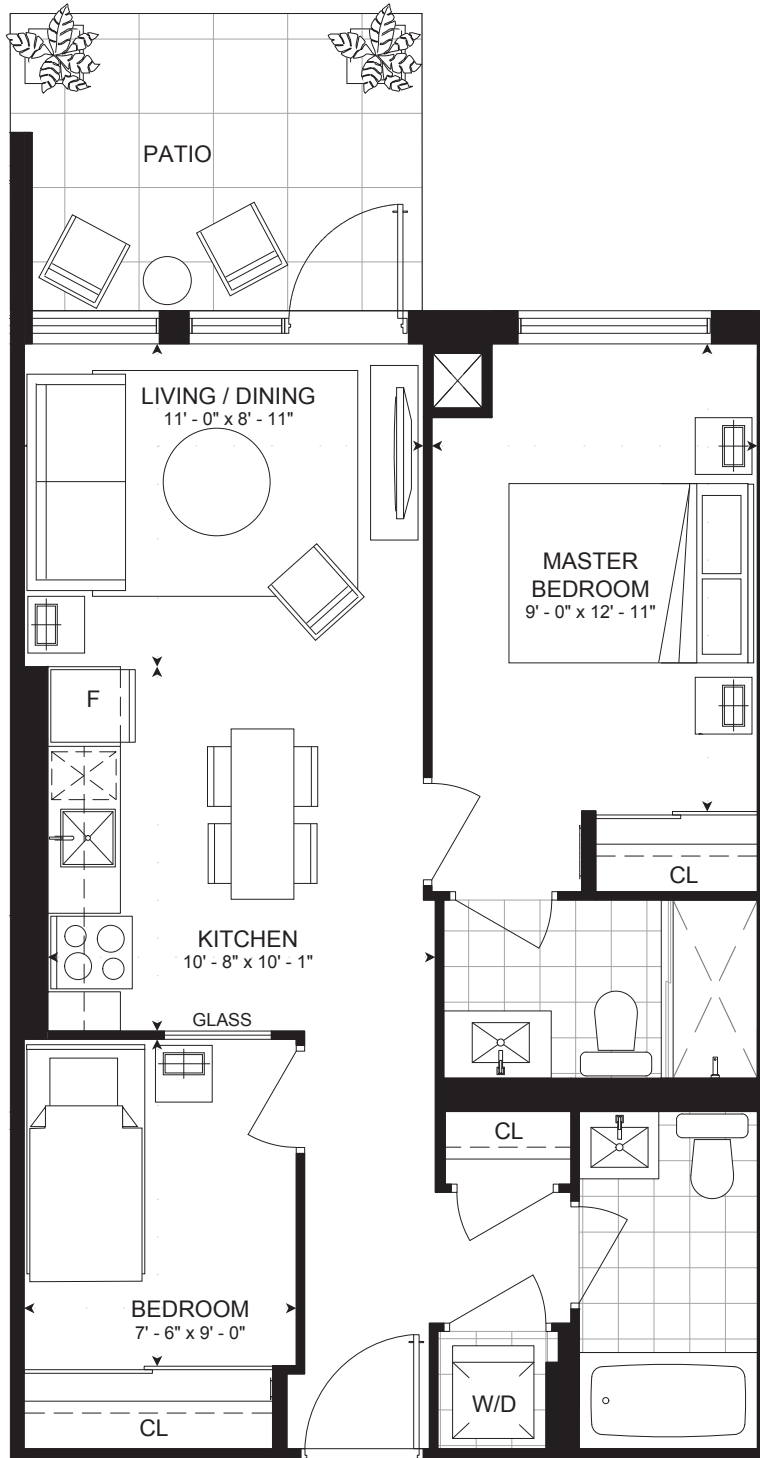

T W O

B E D R O O M

S U I T E

SUITE 2E-P

two bedroom / 675 sq. ft.
patio 93 sq. ft.

SUITE 2E-P

two bedroom / 675 sq. ft.
patio 93 sq. ft.

DIMENSIONS, SIZES, SPECIFICATIONS, LAYOUTS, AND MATERIALS ARE APPROXIMATE ONLY AND SUBJECT TO CHANGE WITHOUT NOTICE. E. & O.E.

Fernbrook
HOMES

T W O

B E D R O O M

S U I T E

SUITE 2F-A-P

two bedroom / 686 sq. ft.

patio 72 sq. ft.

SUITE 2F-A-P

two bedroom / 686 sq. ft.
patio 72 sq. ft.

DIMENSIONS, SIZES, SPECIFICATIONS, LAYOUTS, AND MATERIALS ARE APPROXIMATE ONLY AND SUBJECT TO CHANGE WITHOUT NOTICE. E. & O.E.

Fernbrook
HOMES

T W O

B E D R O O M

S U I T E

SUITE 2F-P

two bedroom / 686 sq. ft.
patio 71 sq. ft.

SUITE 2F-P

two bedroom / 686 sq. ft.
patio 71 sq. ft.

DIMENSIONS, SIZES, SPECIFICATIONS, LAYOUTS, AND MATERIALS ARE APPROXIMATE ONLY AND SUBJECT TO CHANGE WITHOUT NOTICE. E. & O.E.