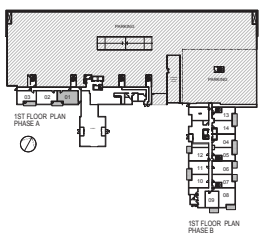

T W O

B E D R O O M

S U I T E

SUITE 2E-P

two bedroom / 675 sq. ft.
patio 93 sq. ft.

SUITE 2E-P

two bedroom / 675 sq. ft.
patio 93 sq. ft.

DIMENSIONS, SIZES, SPECIFICATIONS, LAYOUTS, AND MATERIALS ARE APPROXIMATE ONLY AND SUBJECT TO CHANGE WITHOUT NOTICE. E. & O.E.

two bedroom / 686 sq. ft.
patio 72 sq. ft.

DIMENSIONS, SIZES, SPECIFICATIONS, LAYOUTS, AND MATERIALS ARE APPROXIMATE ONLY AND SUBJECT TO CHANGE WITHOUT NOTICE. E. & O.E.

Fernbrook
HOMES

T W O

B E D R O O M

S U I T E

SUITE 2F-P

two bedroom / 686 sq. ft.
patio 71 sq. ft.

SUITE 2F-P

two bedroom / 686 sq. ft.
patio 71 sq. ft.

DIMENSIONS, SIZES, SPECIFICATIONS, LAYOUTS, AND MATERIALS ARE APPROXIMATE ONLY AND SUBJECT TO CHANGE WITHOUT NOTICE. E. & O.E.

Fernbrook
HOMES

T W O

B E D R O O M

S U I T E

SUITE 2G-P

two bedroom / 650 sq. ft.
patio 71 sq. ft.

SUITE 2G-P

two bedroom / 650 sq. ft.
patio 71 sq. ft.