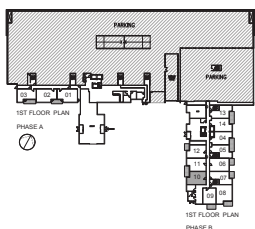

SUITE 21-P

two bedroom / 819 sq. ft.
patio 92 sq. ft.

DIMENSIONS, SIZES, SPECIFICATIONS, LAYOUTS, AND MATERIALS ARE APPROXIMATE ONLY AND SUBJECT TO CHANGE WITHOUT NOTICE. E. & O.E.

T W O

B E D R O O M

S U I T E

SUITE 2K-2-P

two bedroom / 626 sq. ft.

patio 63 sq. ft.

SUITE 2K-2-P

two bedroom / 626 sq. ft.

patio 63 sq. ft.

DIMENSIONS, SIZES, SPECIFICATIONS, LAYOUTS, AND MATERIALS ARE APPROXIMATE ONLY AND SUBJECT TO CHANGE WITHOUT NOTICE. E. & O.E.

Fernbrook
HOMES

T W O

B E D R O O M

S U I T E

SUITE 2K-3-P

two bedroom / 626 sq. ft.

patio 63 sq. ft.

SUITE 2K-3-P

two bedroom / 626 sq. ft.

patio 63 sq. ft.

DIMENSIONS, SIZES, SPECIFICATIONS, LAYOUTS, AND MATERIALS ARE APPROXIMATE ONLY AND SUBJECT TO CHANGE WITHOUT NOTICE. E. & O.E.

Fernbrook
HOMES

T W O

B E D R O O M