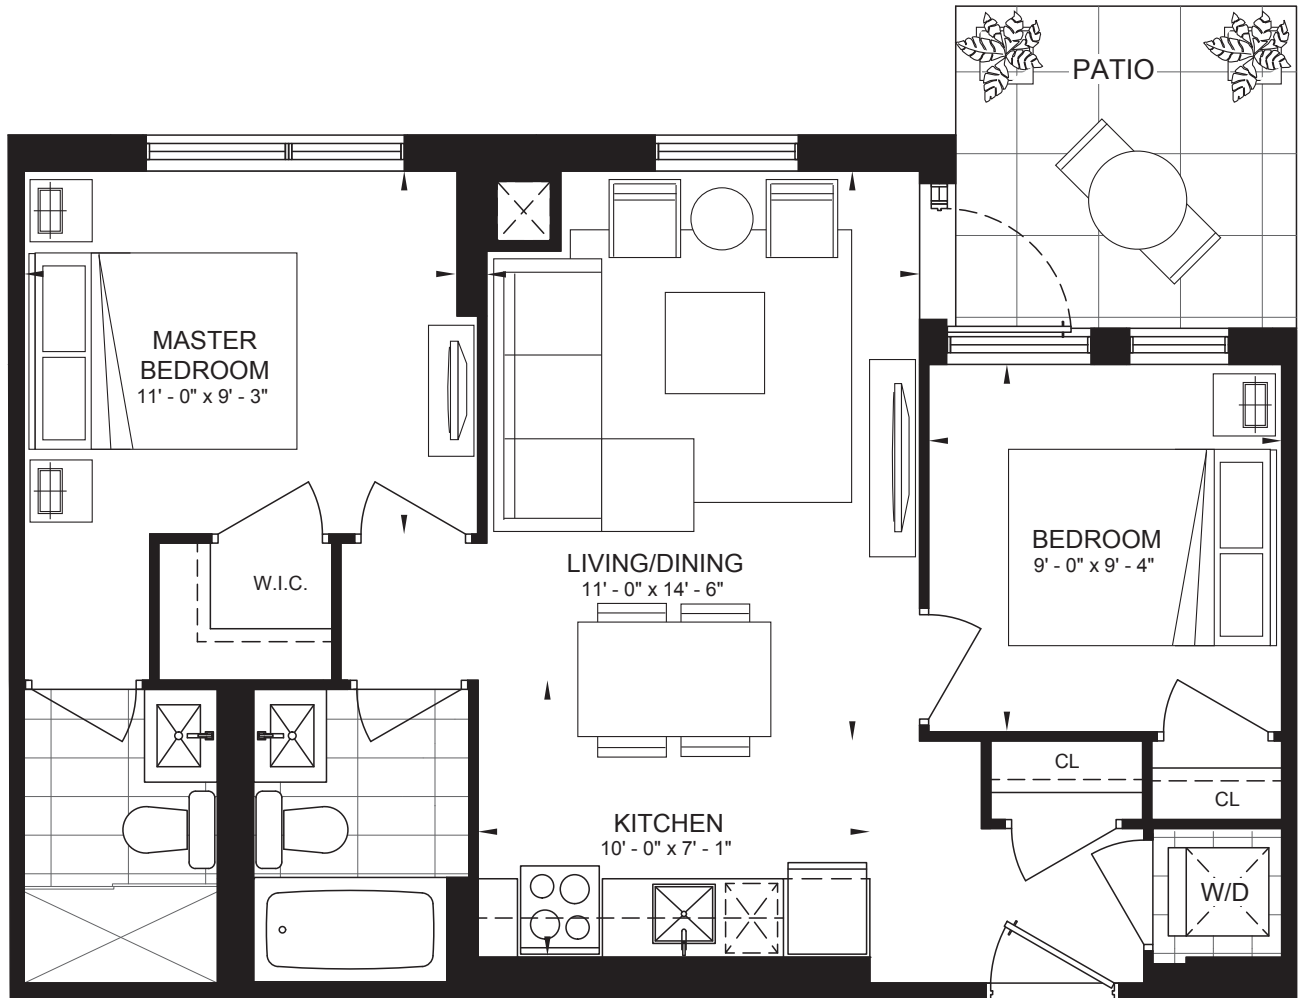

T W O

B E D R O O M

S U I T E

SUITE 2E-P

two bedroom / 675 sq. ft.
patio 93 sq. ft.

SUITE 2E-P

two bedroom / 675 sq. ft.
patio 93 sq. ft.

DIMENSIONS, SIZES, SPECIFICATIONS, LAYOUTS, AND MATERIALS ARE APPROXIMATE ONLY AND SUBJECT TO CHANGE WITHOUT NOTICE. E. & O.E.

two bedroom / 686 sq. ft.
patio 72 sq. ft.

DIMENSIONS, SIZES, SPECIFICATIONS, LAYOUTS, AND MATERIALS ARE APPROXIMATE ONLY AND SUBJECT TO CHANGE WITHOUT NOTICE. E. & O.E.

Fernbrook
HOMES

T W O

B E D R O O M

S U I T E

SUITE 2F-P

two bedroom / 686 sq. ft.
patio 71 sq. ft.

SUITE 2F-P

two bedroom / 686 sq. ft.
patio 71 sq. ft.

DIMENSIONS, SIZES, SPECIFICATIONS, LAYOUTS, AND MATERIALS ARE APPROXIMATE ONLY AND SUBJECT TO CHANGE WITHOUT NOTICE. E. & O.E.

Fernbrook
HOMES

T W O

B E D R O O M

S U I T E

SUITE 2G-P

two bedroom / 650 sq. ft.
patio 71 sq. ft.

SUITE 2G-P

two bedroom / 650 sq. ft.
patio 71 sq. ft.