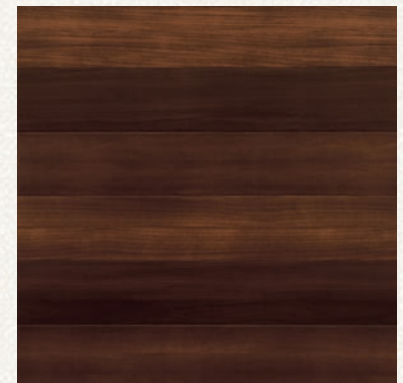

FRONT DOOR

METAL SIDING

STONE

Sample represents the general colour and texture of the products. Variations in colour will occur in each production run. These are representative samples only. Some samples apply to certain elevations. E.&O.E.