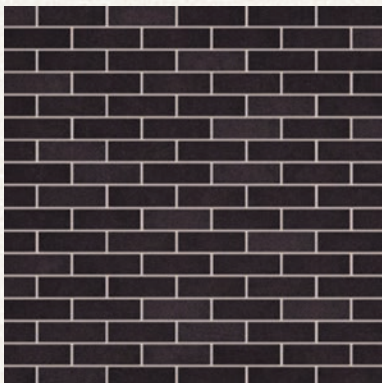

Exterior Colour Package 2 • Elevation B

BRICK

Sample represents the general colour and texture of the products. Variations in colour will occur in each production run. These are representative samples only. Some samples apply to certain elevations. E.&O.E.

DUFFERIN
VISTAS