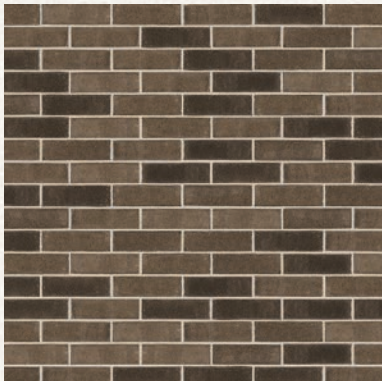

COLUMN

FRONT DOOR

STONE

GARAGE DOOR

Sample represents the general colour and texture of the products. Variations in colour will occur in each production run. These are representative samples only. Some samples apply to certain elevations. E.&O.E.

DUFFERIN
VISTAS

Exterior Colour Package 1 • Elevation B

SHINGLE

GARAGE DOOR

SOFIT/FASCIA

WINDOW

BRICK

COLUMN

FRONT DOOR

METAL SIDING

STONE

Sample represents the general colour and texture of the products. Variations in colour will occur in each production run. These are representative samples only. Some samples apply to certain elevations. E.&O.E.