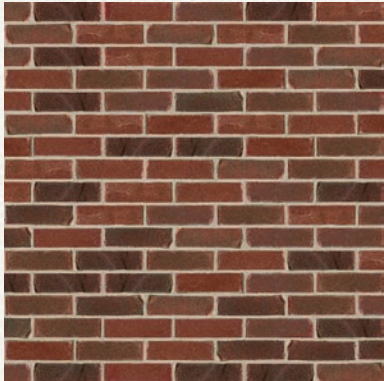

FRONT DOOR

STONE

GARAGE DOOR

Sample represents the general colour and texture of the products. Variations in colour will occur in each production run. These are representative samples only. Some samples apply to certain elevations. E.&O.E.

COLUMN

FRONT DOOR

STONE

GARAGE DOOR

Sample represents the general colour and texture of the products. Variations in colour will occur in each production run. These are representative samples only. Some samples apply to certain elevations. E.&O.E.

DUFFERIN
VISTAS

Exterior Colour Package 3 • Elevation A

SHINGLE

METAL ROOF

SOFIT/FASCIA

WINDOW

BRICK

STUCCO