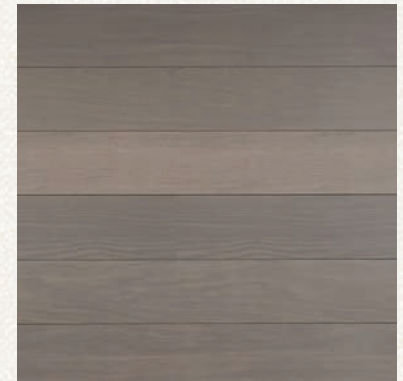

FRONT DOOR

METAL SIDING

STONE

Sample represents the general colour and texture of the products. Variations in colour will occur in each production run. These are representative samples only. Some samples apply to certain elevations. E.&O.E.