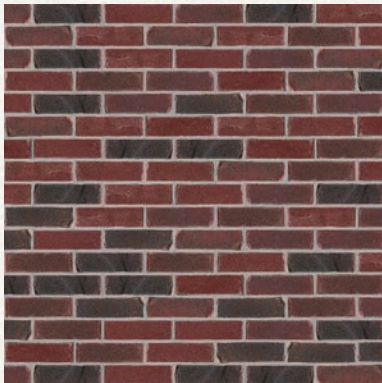

Exterior Colour Package 1 • Elevation A

SHINGLE

METAL ROOF

SOFIT/FASCIA

WINDOW

BRICK

STUCCO

COLUMN

FRONT DOOR

STONE

GARAGE DOOR

Sample represents the general colour and texture of the products. Variations in colour will occur in each production run. These are representative samples only. Some samples apply to certain elevations. E.&O.E.

COLUMN

FRONT DOOR

STONE

GARAGE DOOR

Sample represents the general colour and texture of the products. Variations in colour will occur in each production run. These are representative samples only. Some samples apply to certain elevations. E.&O.E.