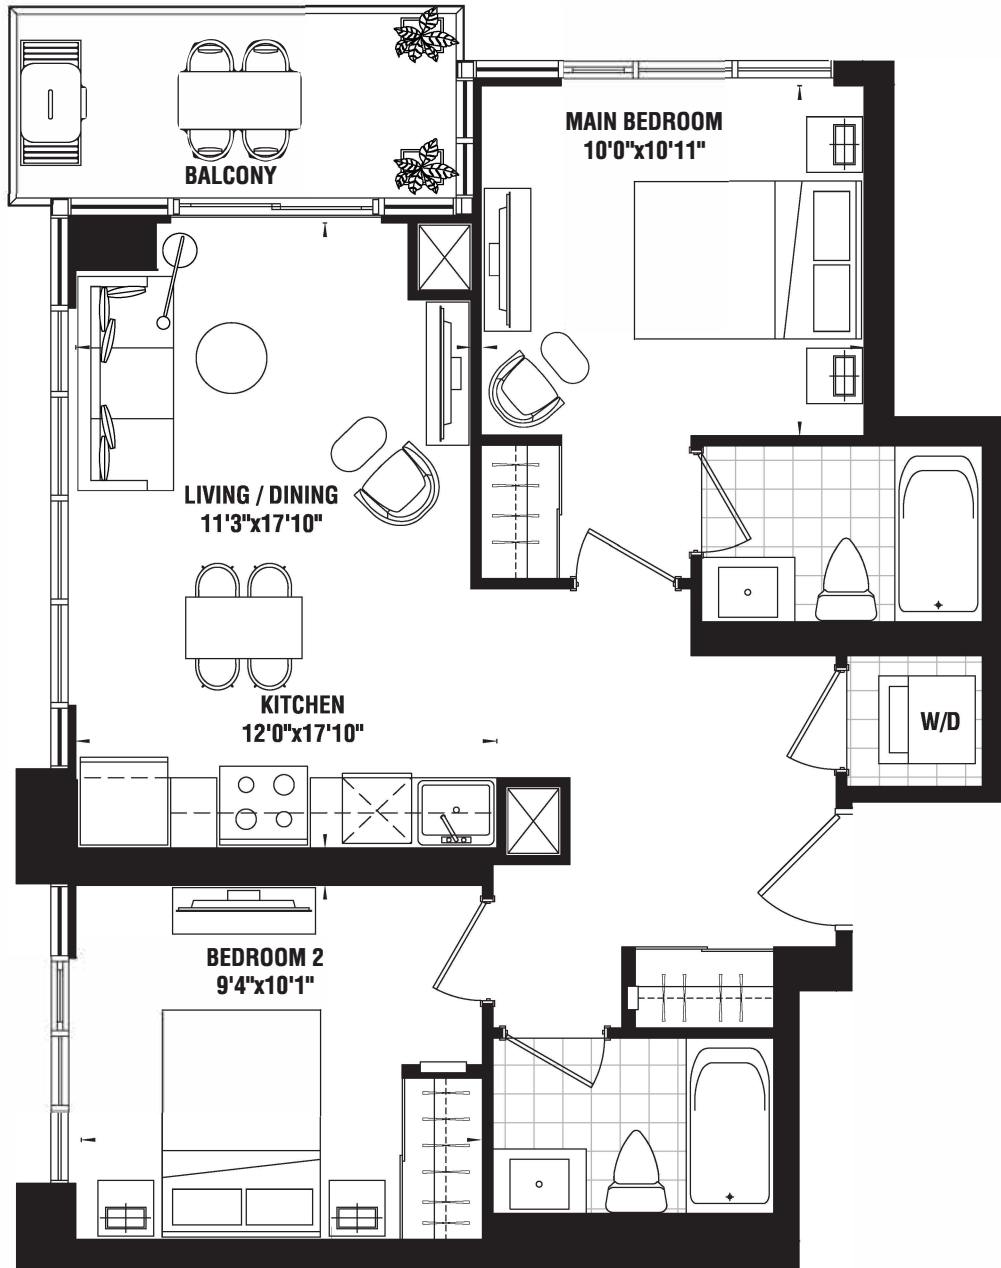

TWO BEDROOM | 778 sq.ft.

BALCONY 66 SQ. FT.

FLOOR 7