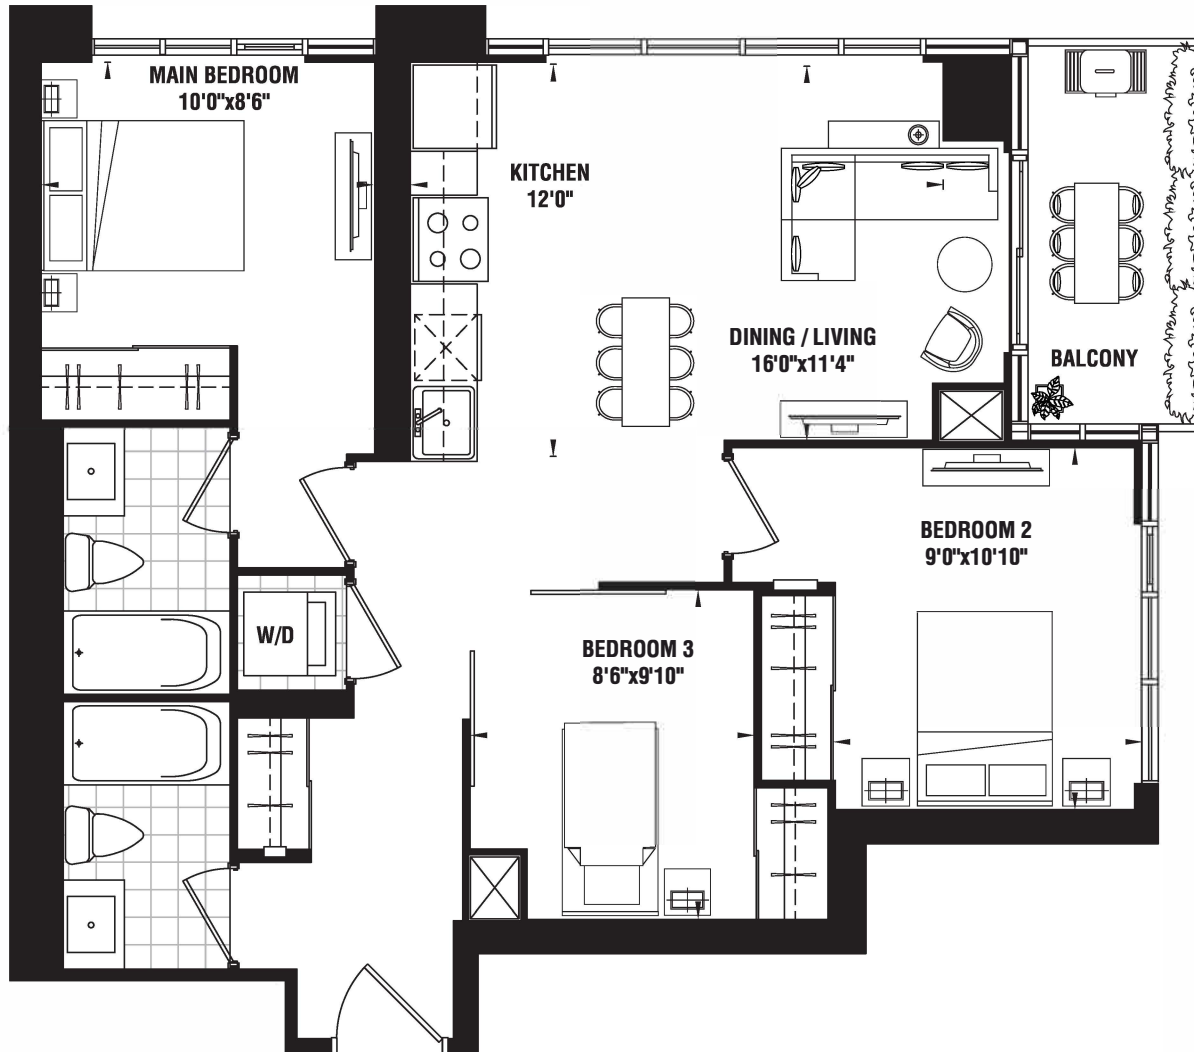

THREE BEDROOM | 894 sq.ft.

BALCONY 58 SQ. FT.

FLOOR 4