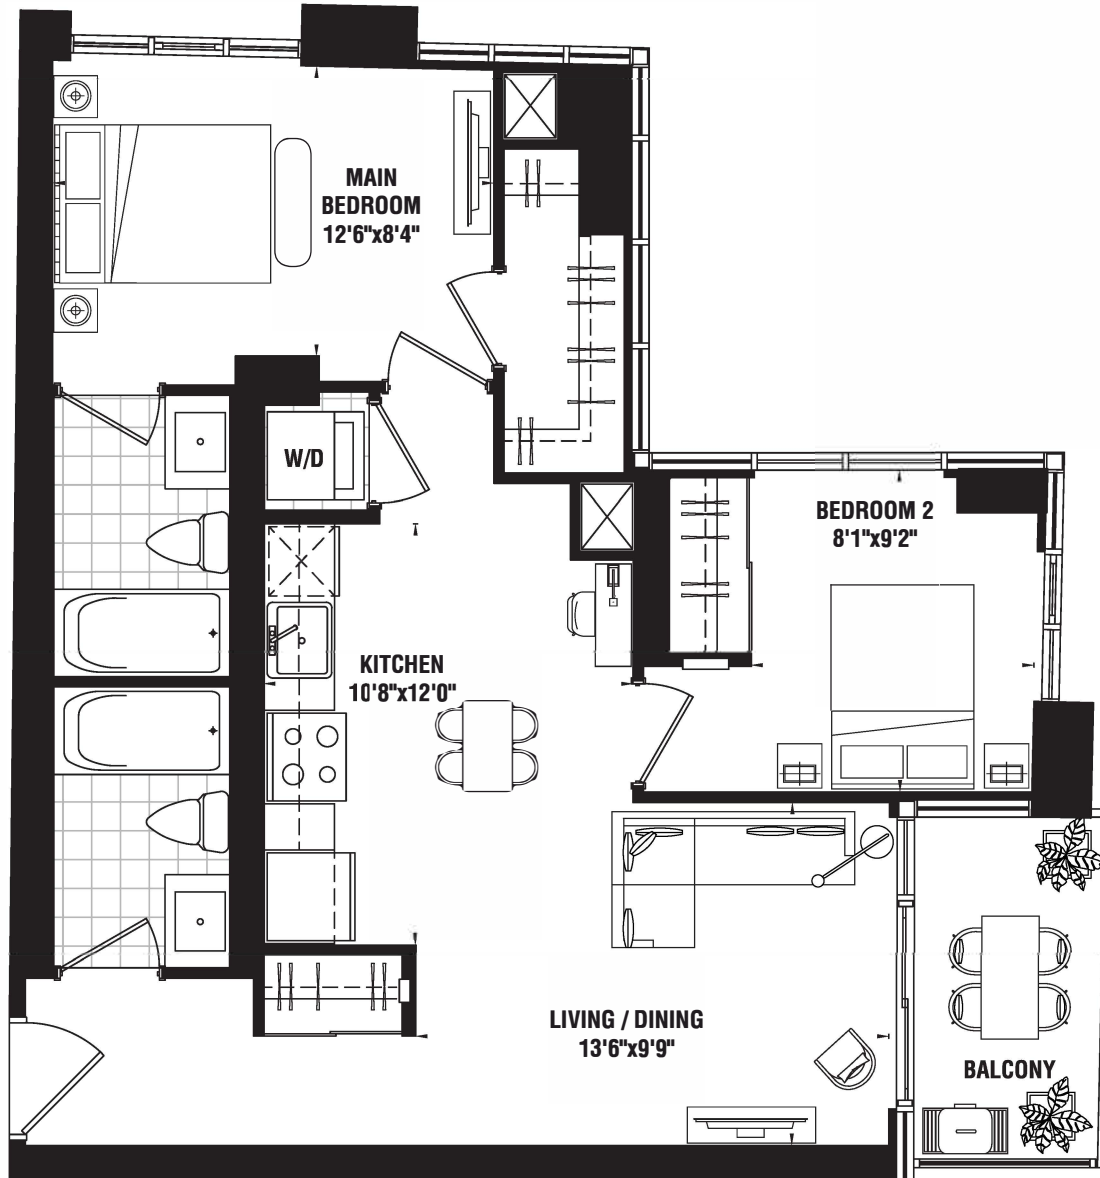

TWO BEDROOM | 764 sq.ft.

BALCONY 53 SQ. FT.

FLOOR 3