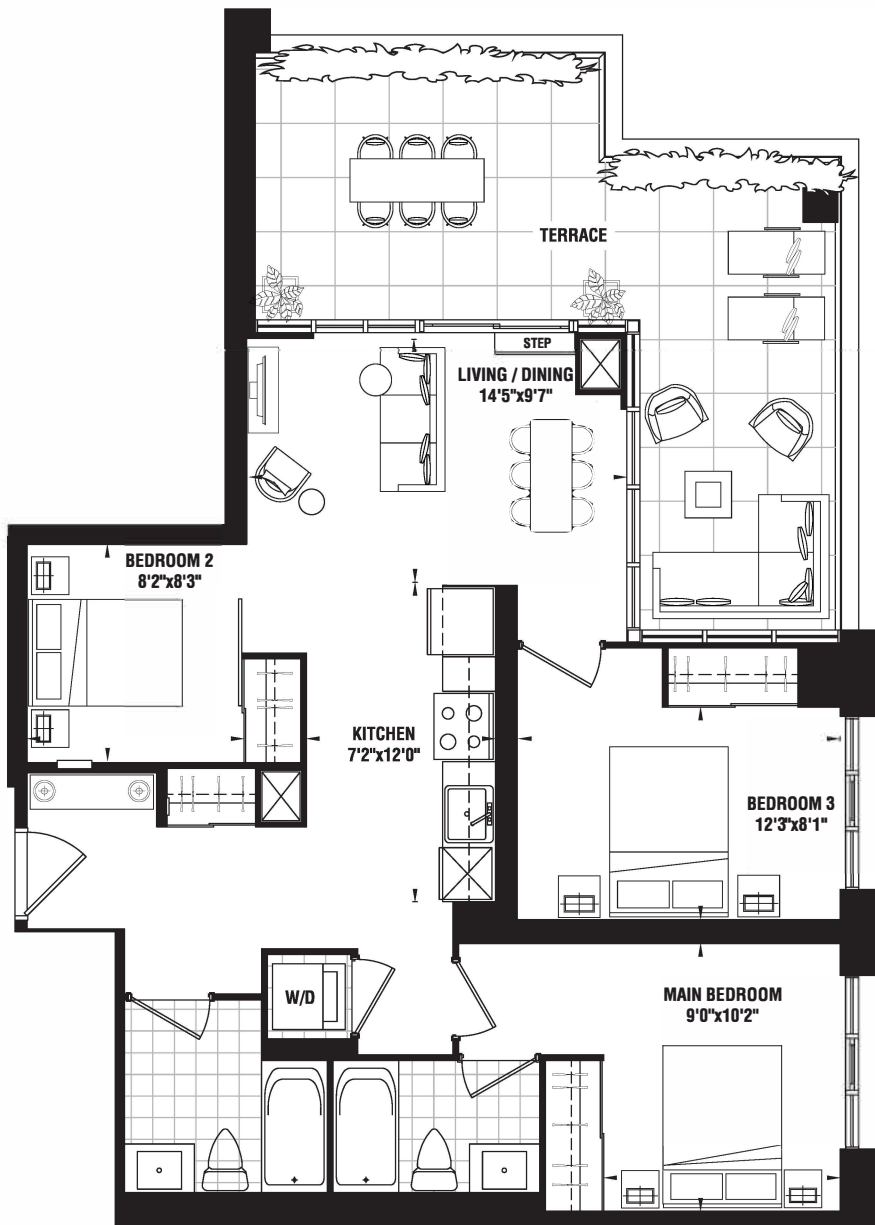

THREE BEDROOM | 909 sq.ft.

BALCONY 270(PH) SQ. FT. | TERRACE 270 SQ. FT.

FLOOR LPH - PH