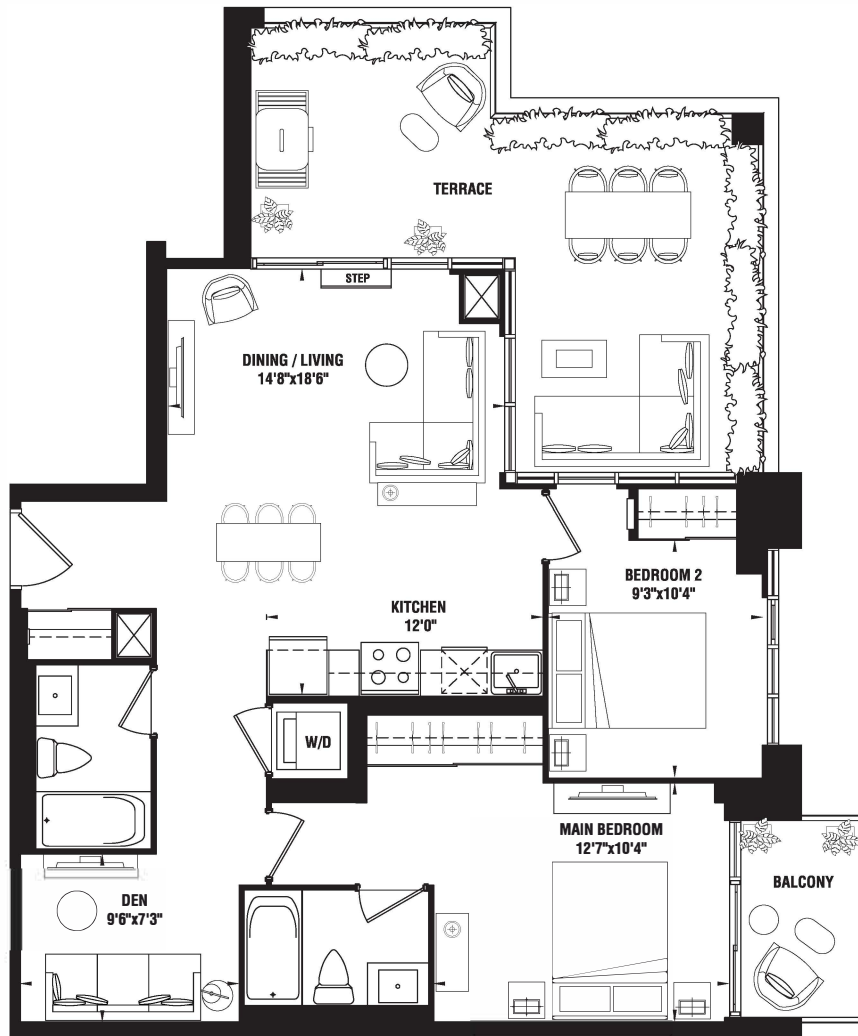

TWO BEDROOM+DEN | 949 sq.ft.

BALCONY 272 SQ. FT. + BALCONY 45 SQ. FT. | TERRACE 272 SQ. FT. + BALCONY 45 SQ. FT.

FLOOR LPH - PH