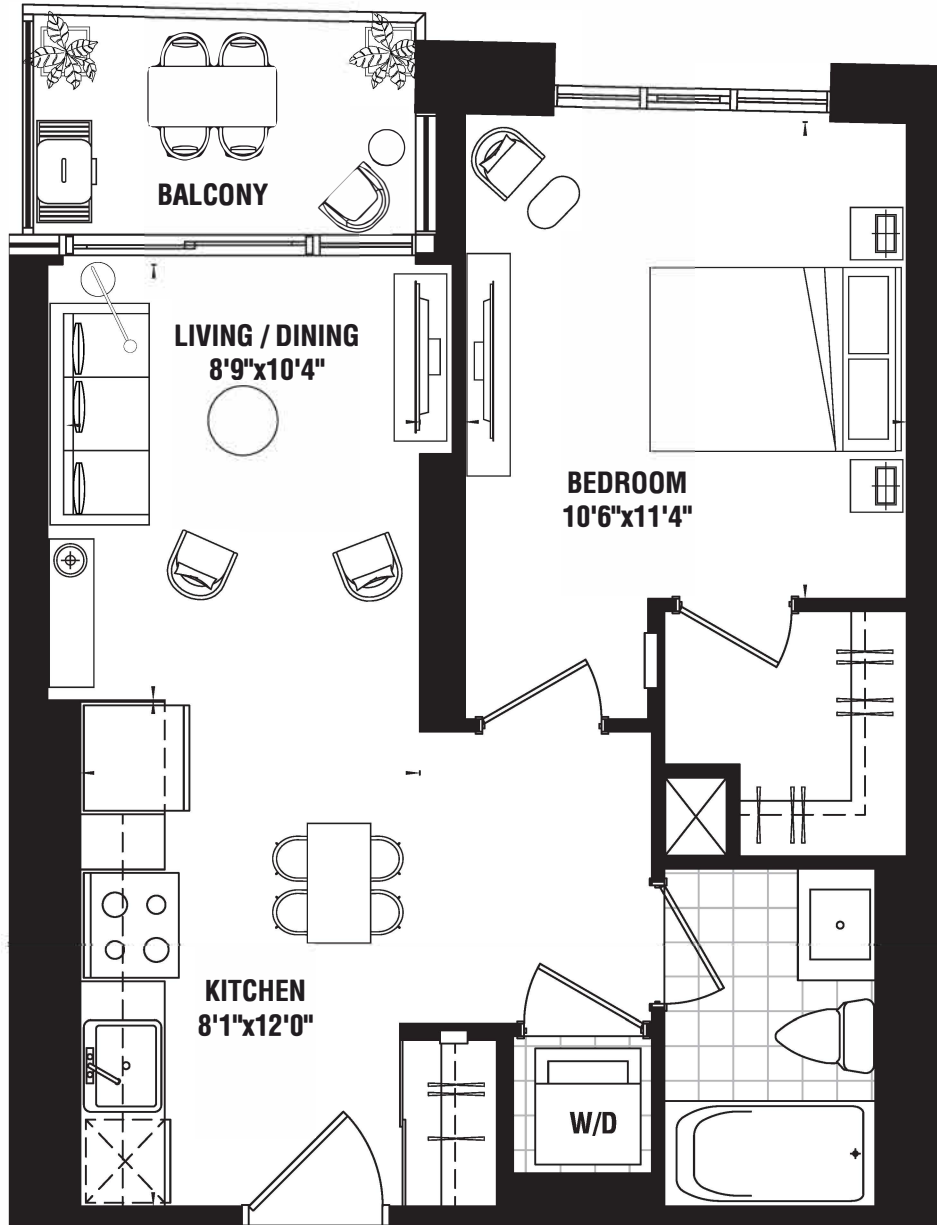

**PODIUM SUITES**

# ONE BEDROOM | 501 sq.ft.

BALCONY 47 SQ. FT.

FLOOR 3

FLOOR 4

FLOOR 5

FLOOR 6

# ONE BEDROOM | 541 sq.ft.

BALCONY 107 SQ. FT. | TERRACE 139 SQ. FT.

# ONE BEDROOM | 548 sq.ft.

BALCONY 47 SQ. FT.

FLOOR 3

FLOOR 4

FLOOR 5

FLOOR 6