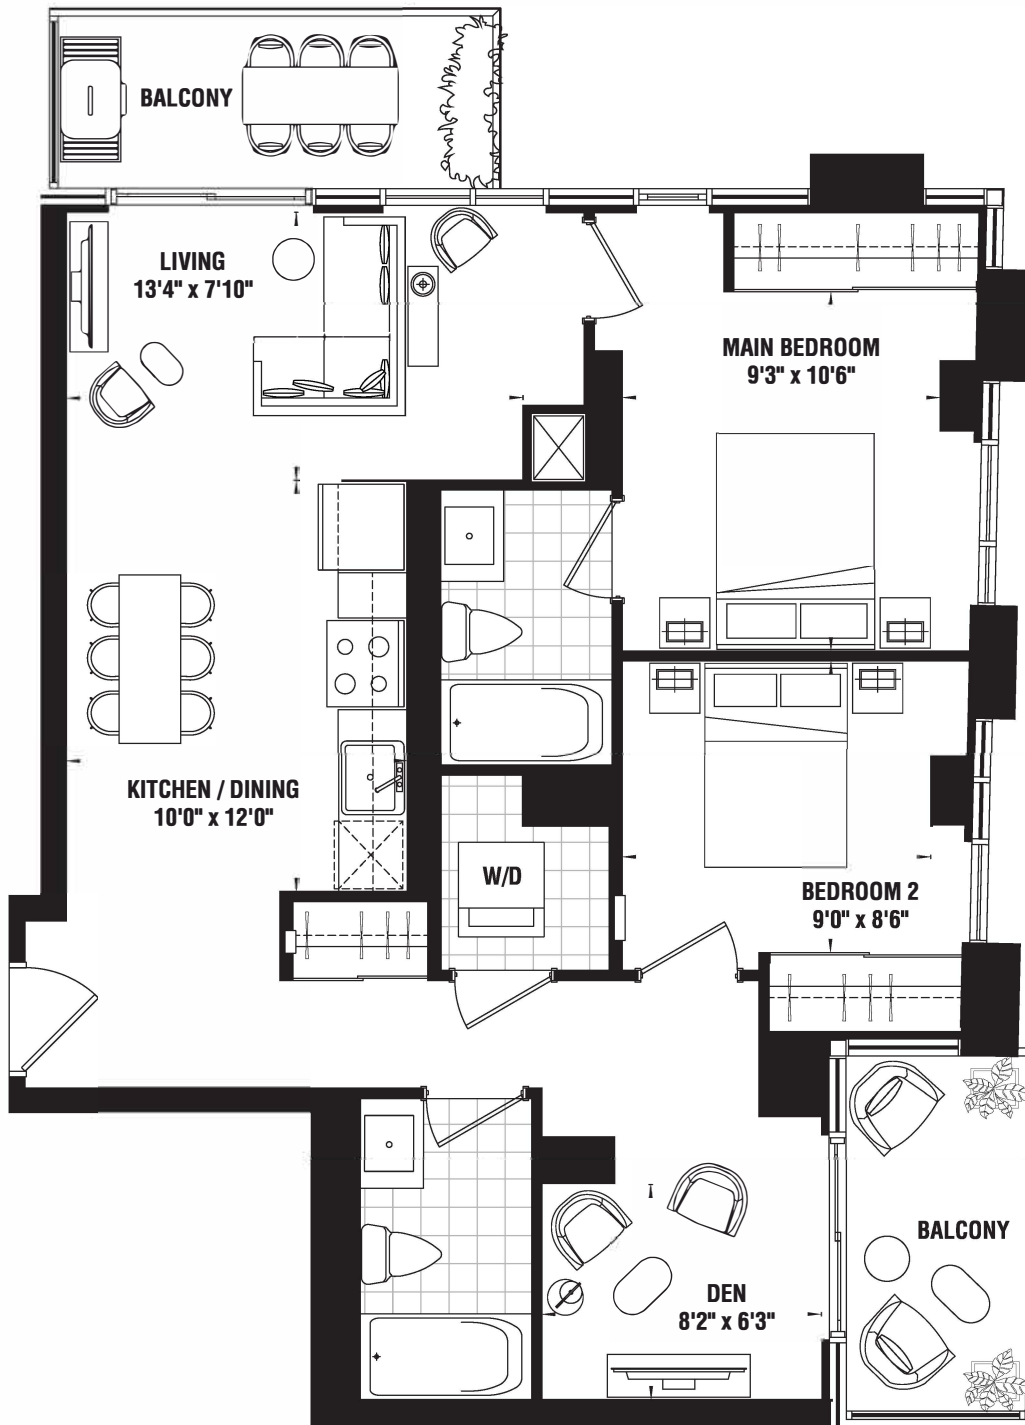

TWO BEDROOM+DEN | 891 sq.ft.

BALCONY 120 (56+64) SQ. FT.

FLOOR 3