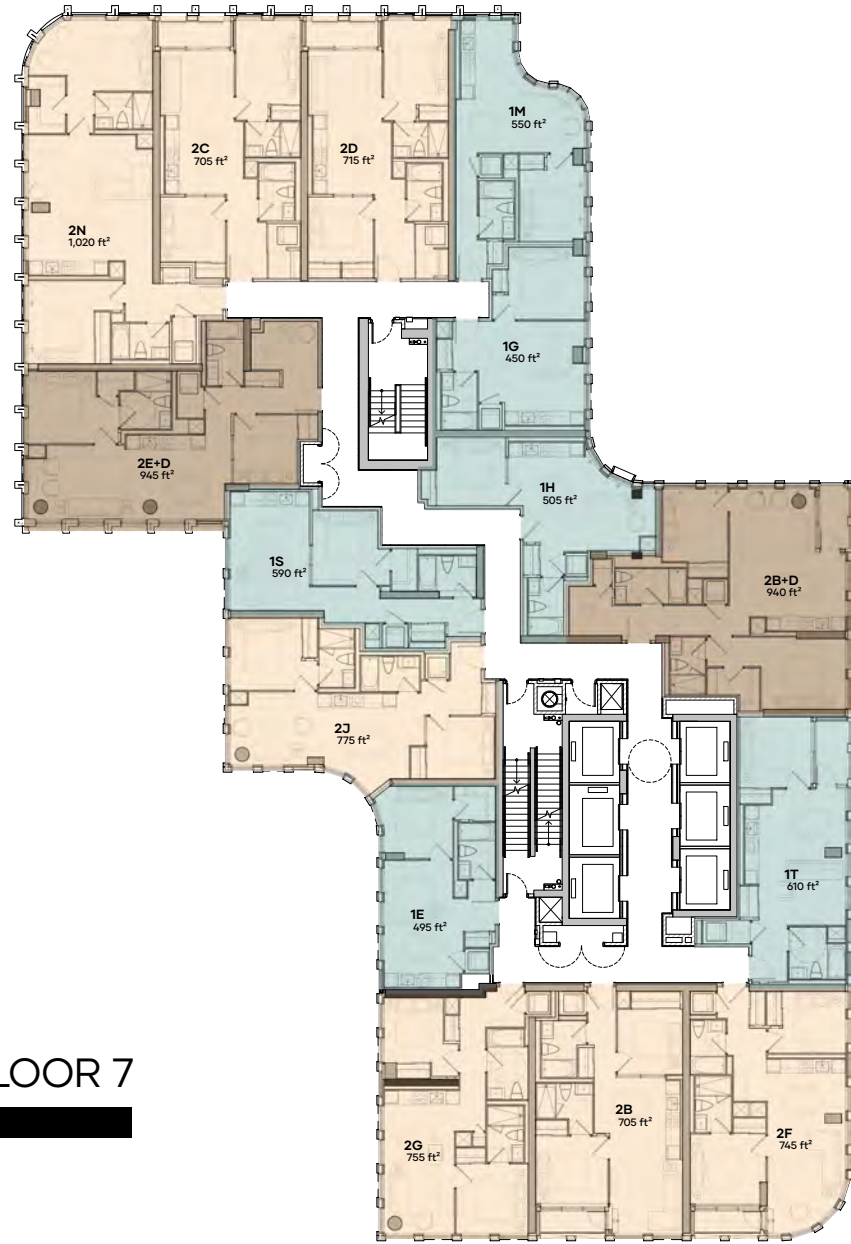

## FLOOR 4

**MADISON**  
GROUP

Any configuration, dimensions, floorplans, materials and specifications are subject to change without notice. The exterior elevation and site plan of the Condominium are subject to approval and changes by the applicable governmental authorities. Renderings are artist's concept only. E. & O.E. February 2022.

# ALIAS

CHURCH X RICHMOND

- 1 BEDROOM
- 2 BEDROOM
- 2 BEDROOM + DEN

## FLOOR 7

**MADISON GROUP**

Any configuration, dimensions, floorplans, materials and specifications are subject to change without notice. The exterior elevation and site plan of the Condominium are subject to approval and changes by the applicable governmental authorities. Renderings are artist's concept only. E. & O.E. February 2022.