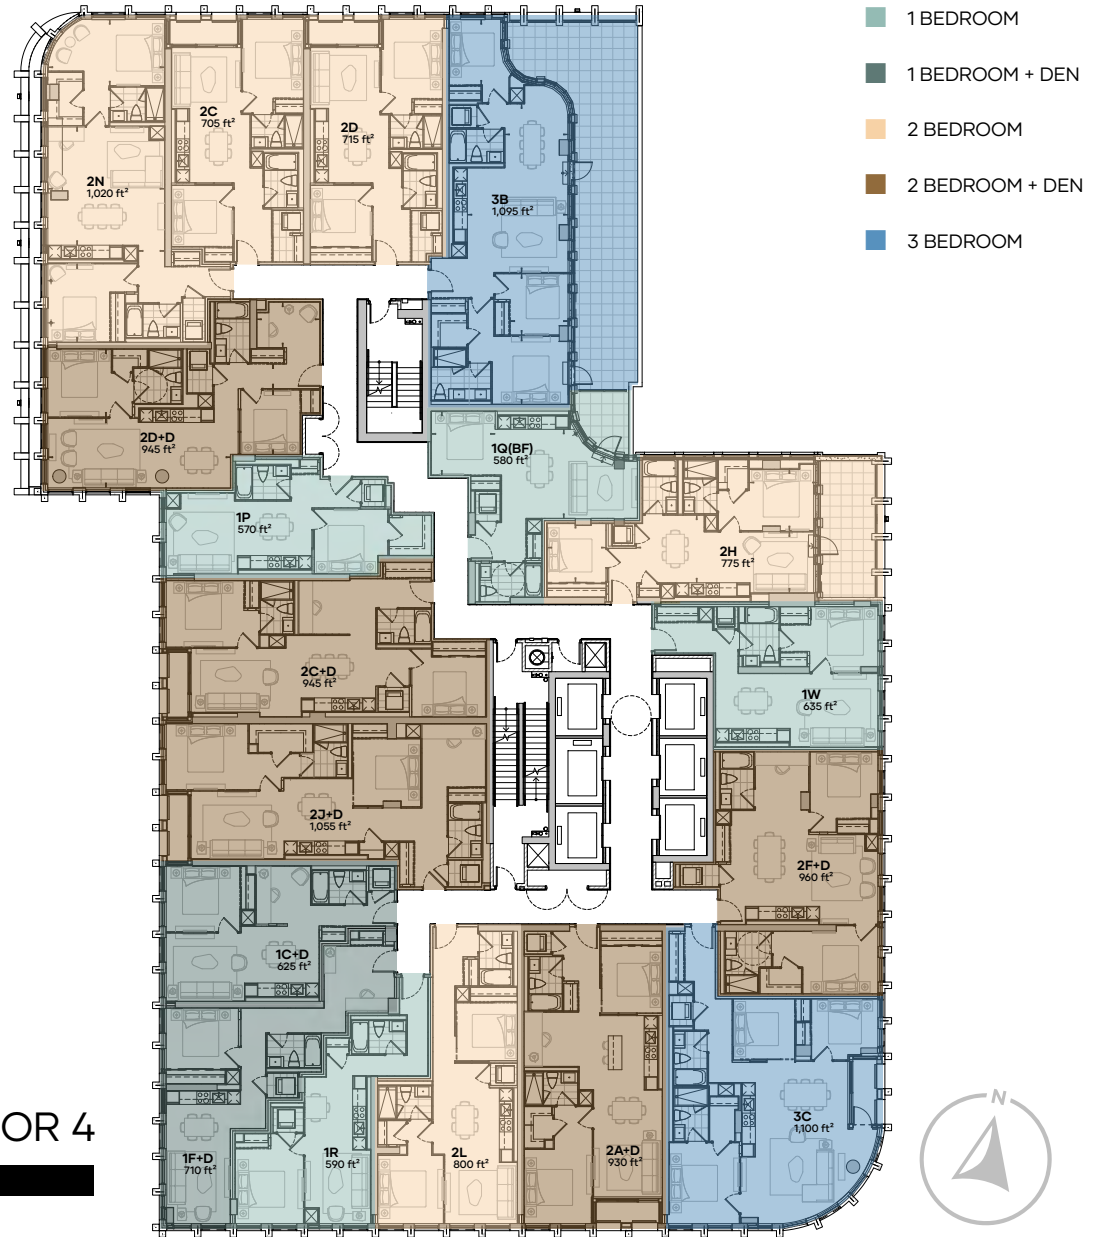

## FLOOR 4

**MADISON**  
GROUP

Any configuration, dimensions, floorplans, materials and specifications are subject to change without notice. The exterior elevation and site plan of the Condominium are subject to approval and changes by the applicable governmental authorities. Renderings are artist's concept only. E. & O.E. February 2022.

# ALIAS

CHURCH X RICHMOND

- 1 BEDROOM
- 2 BEDROOM
- 2 BEDROOM + DEN