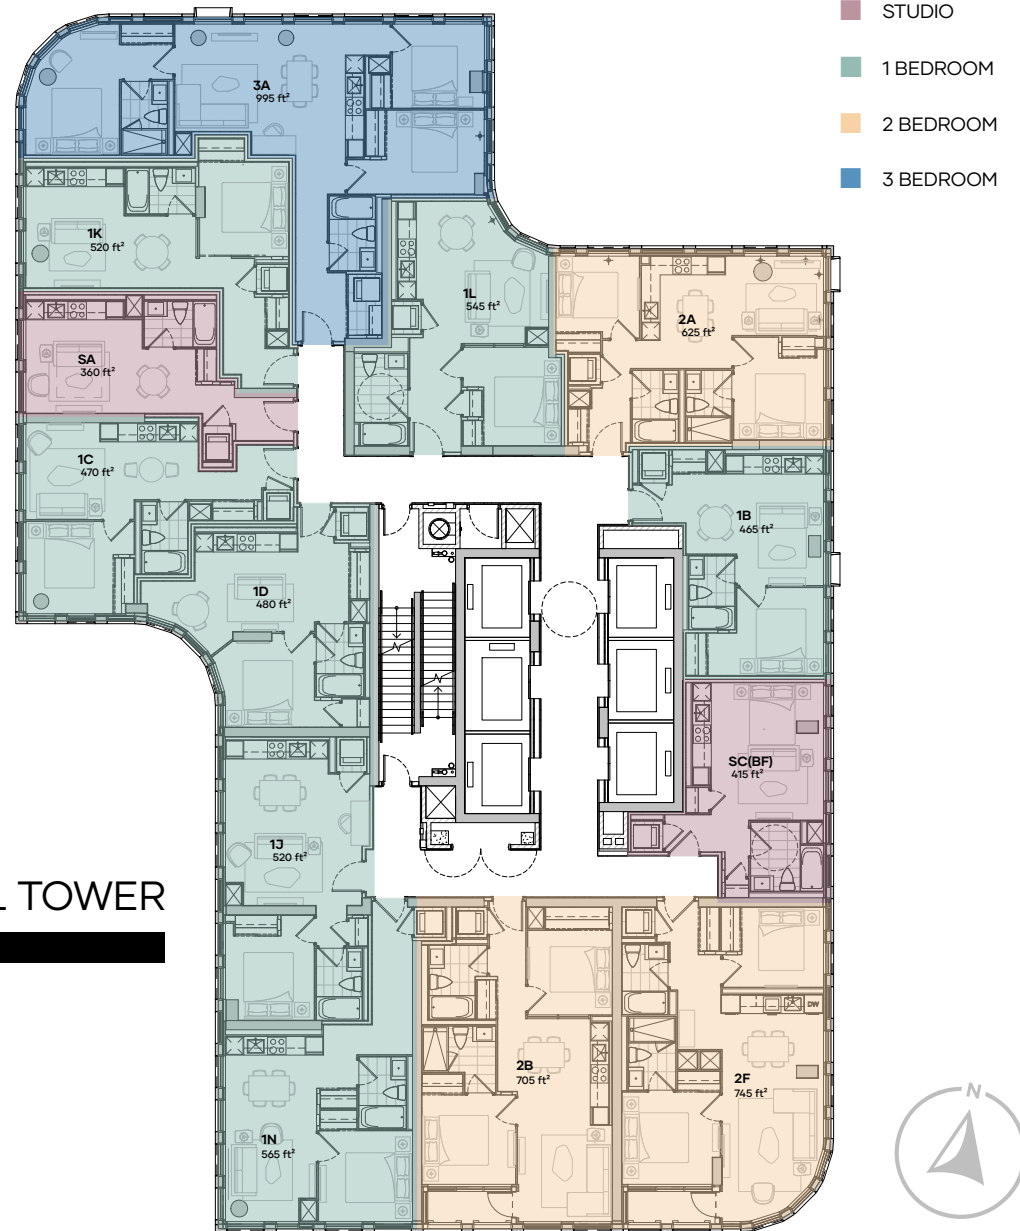

# ALIAS

CHURCH X RICHMOND

- 1 BEDROOM
- 2 BEDROOM
- 2 BEDROOM + DEN

## FLOOR 7

**MADISON GROUP**

Any configuration, dimensions, floorplans, materials and specifications are subject to change without notice. The exterior elevation and site plan of the Condominium are subject to approval and changes by the applicable governmental authorities. Renderings are artist's concept only. E. & O.E. February 2022.

## TYPICAL TOWER

**MADISON**  
GROUP

Any configuration, dimensions, floorplans, materials and specifications are subject to change without notice. The exterior elevation and site plan of the Condominium are subject to approval and changes by the applicable governmental authorities. Renderings are artist's concept only. E. & O.E. February 2022.