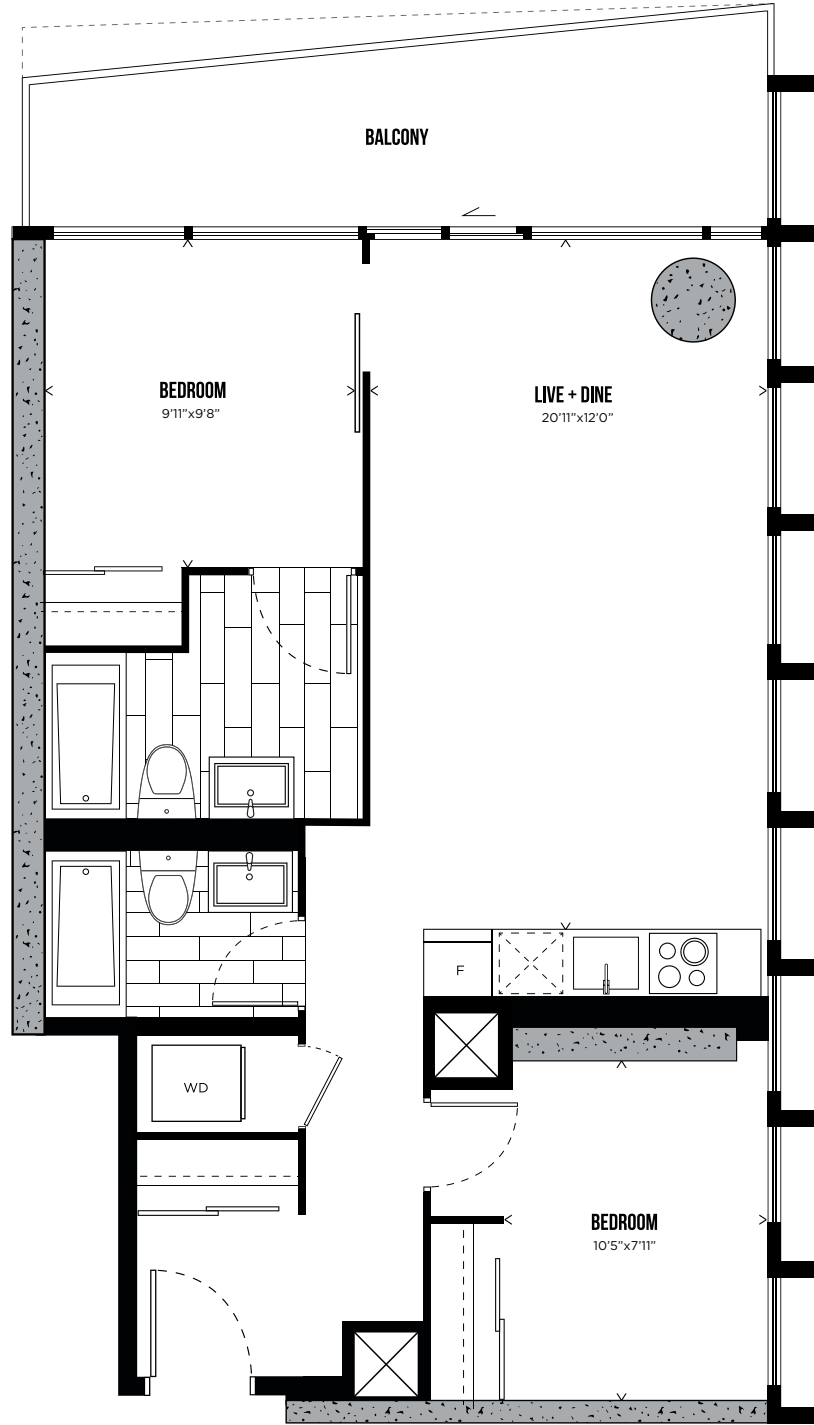

CHANNEL 13

TWO BEDROOM

802 SQ.FT.

HUNTER STREET WEST

TELEVISION CITY