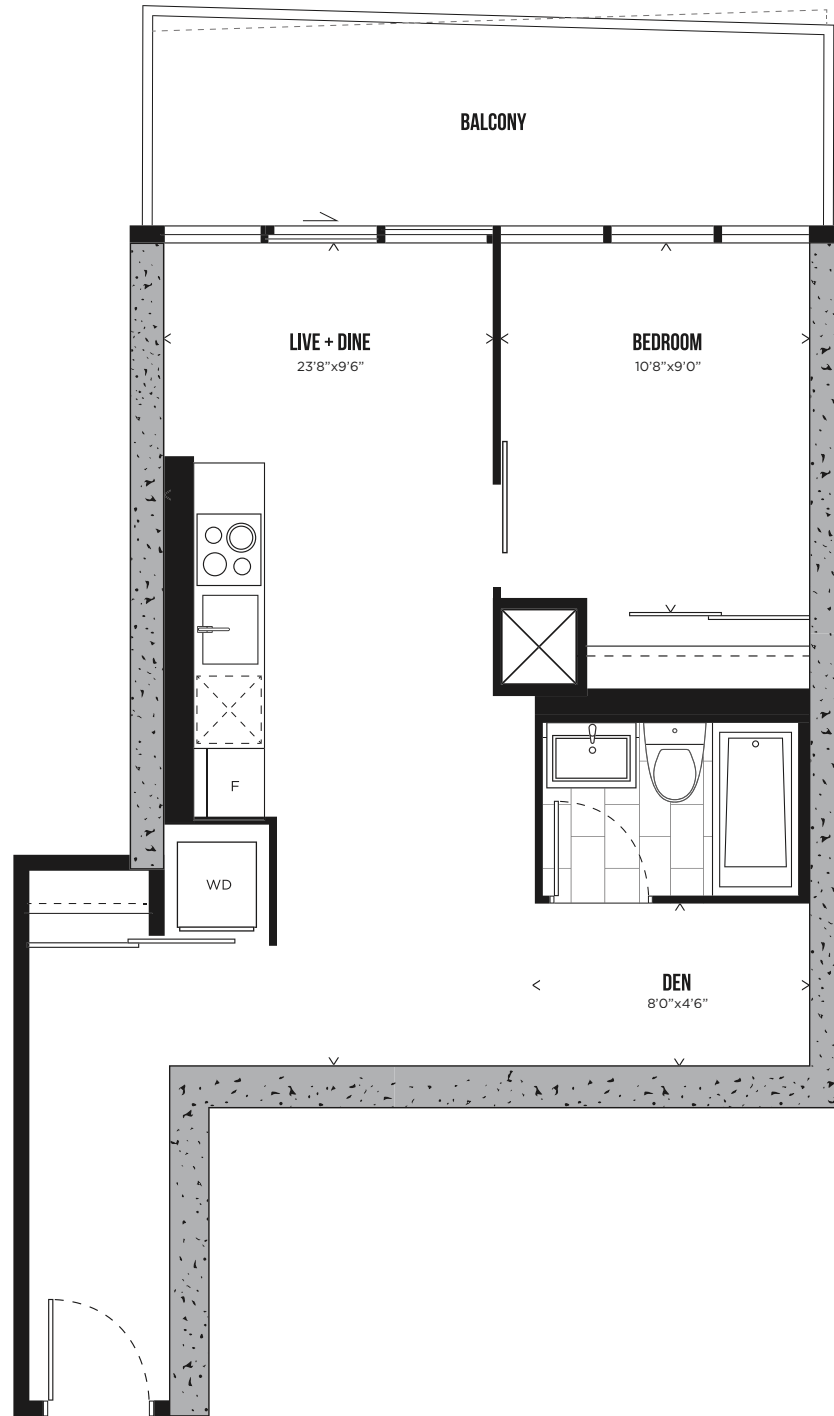

CHANNEL 22

ONE BEDROOM + DEN

613 SQ.FT.

LEVELS 3-30

HUNTER STREET WEST

TELEVISION CITY