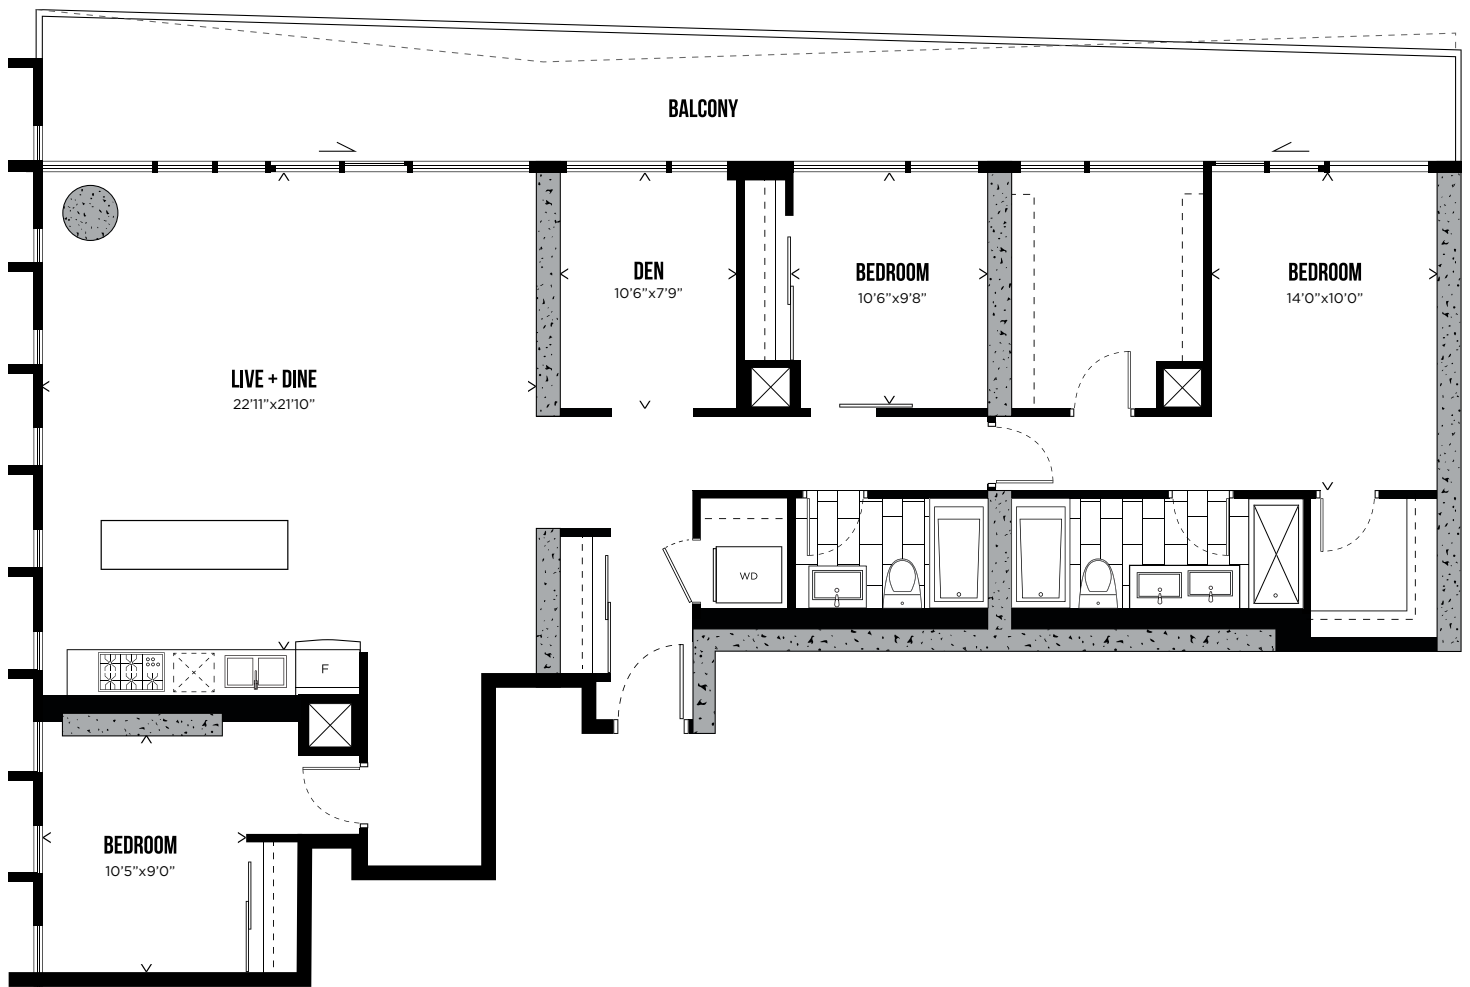

PH
06

CHANNEL PH06

THREE BEDROOM + DEN

1,685 SQ.FT.

LEVELS 31-32

HUNTER STREET WEST

TELEVISION CITY