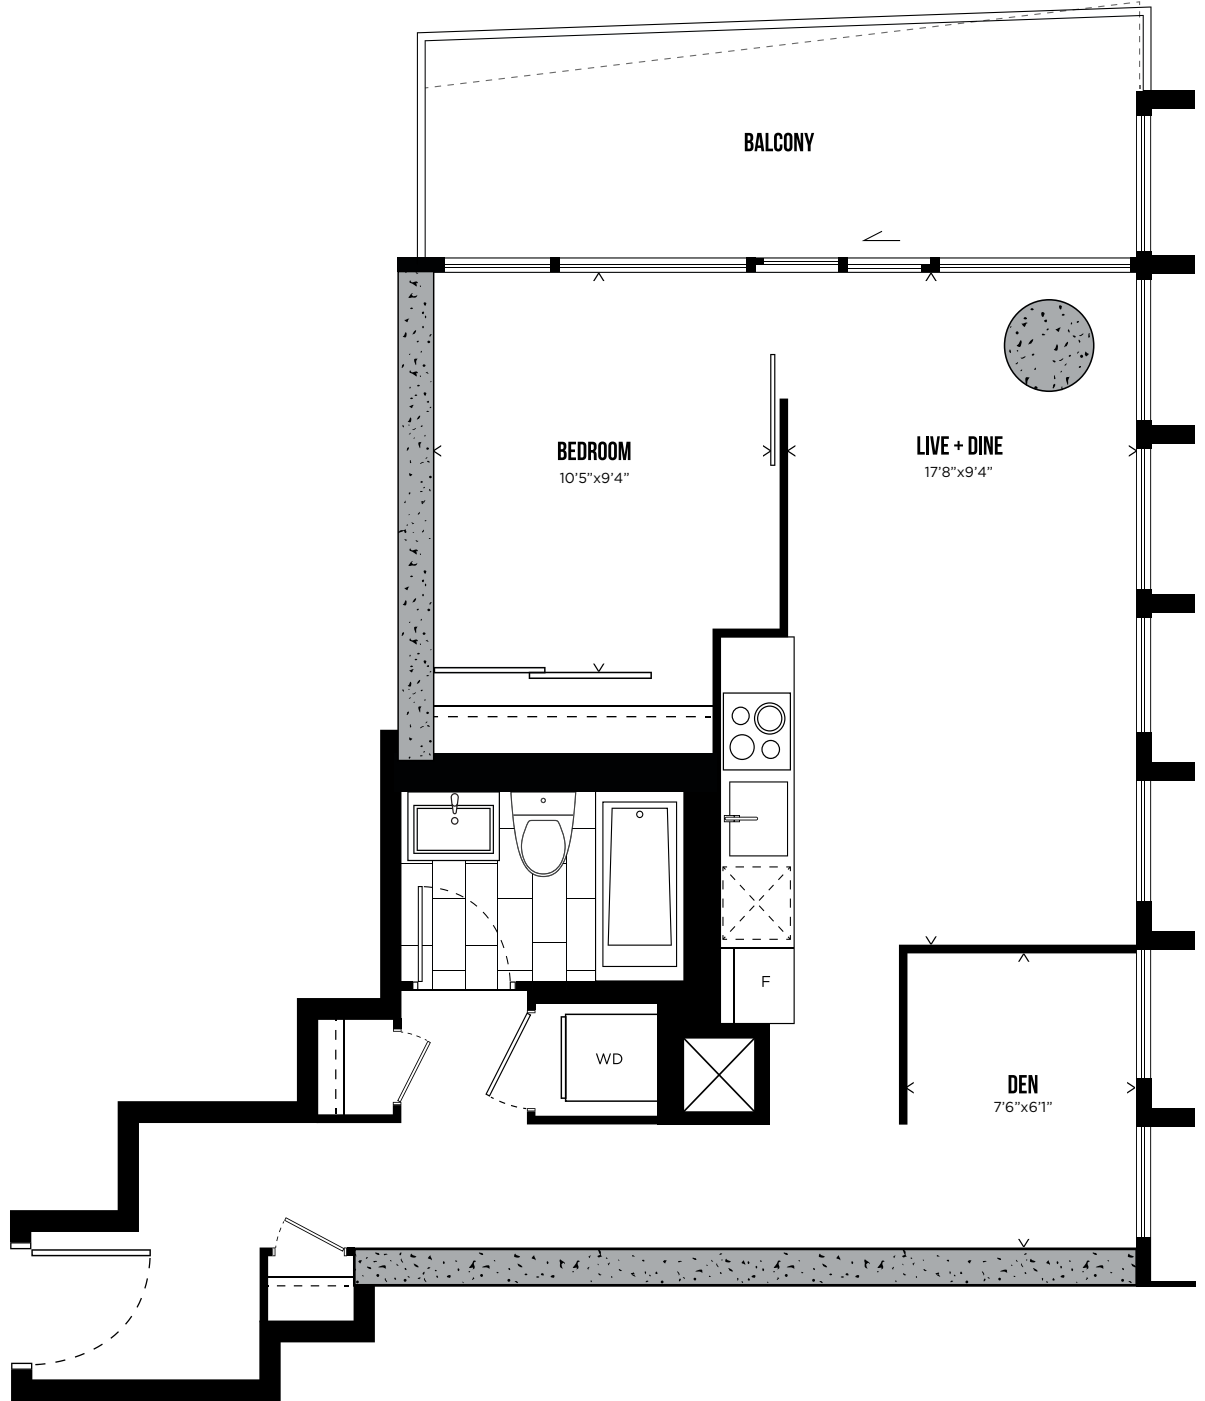

CHANNEL 18

ONE BEDROOM + DEN

618 SQ.FT.

LEVELS 3-30

HUNTER STREET WEST

TELEVISION CITY