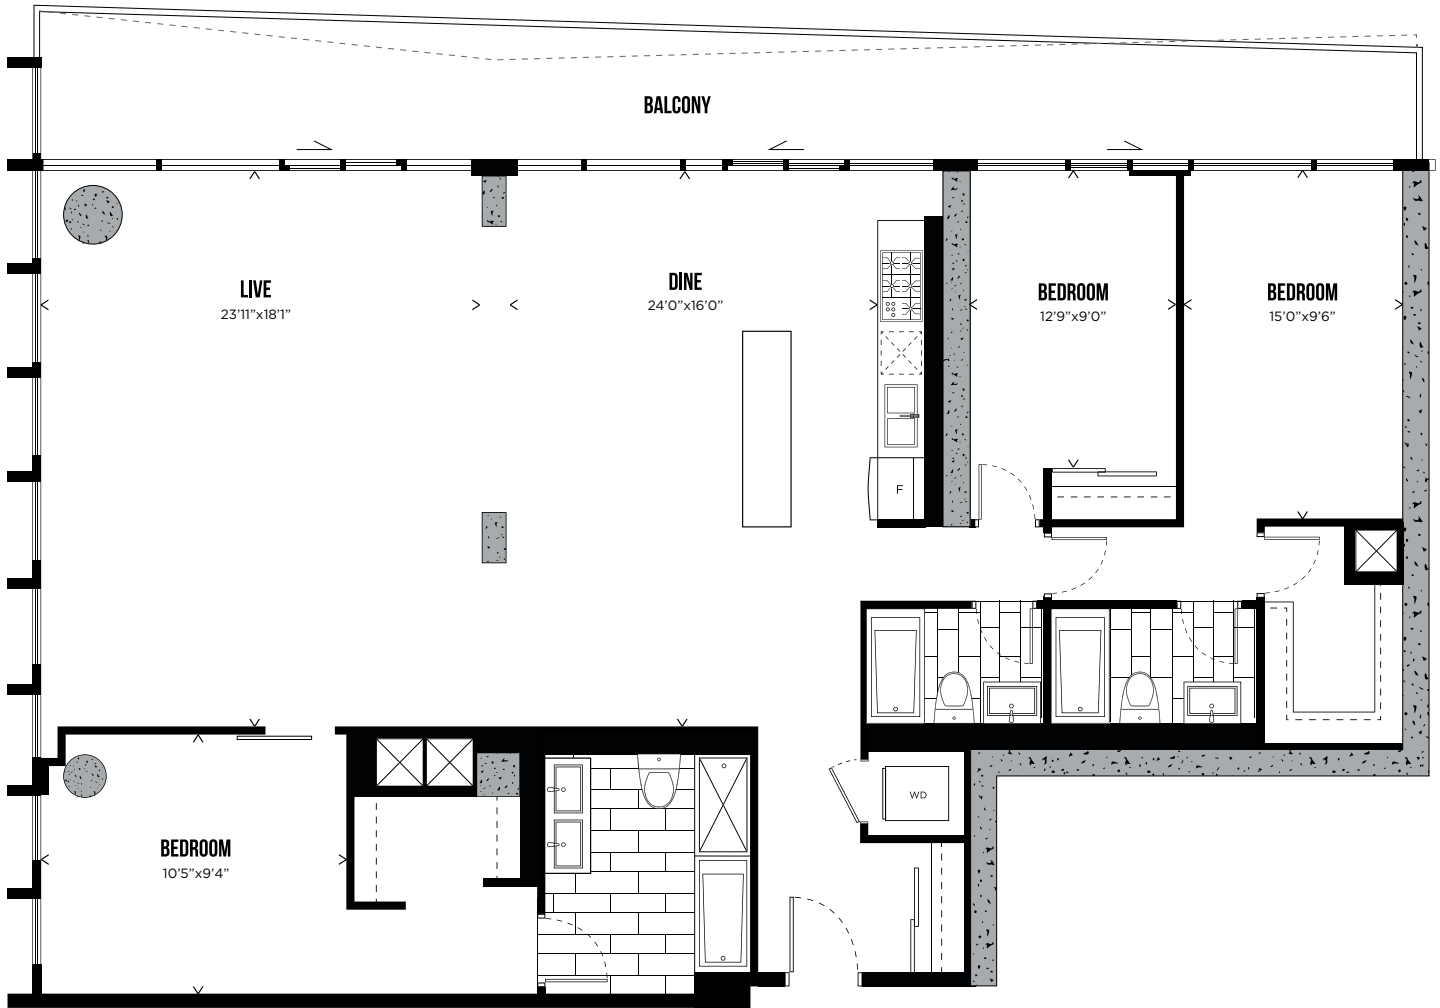

PH
08

CHANNEL PH08

THREE BEDROOM
2,010 SQ.FT.

LEVELS 31-32

TELEVISION CITY