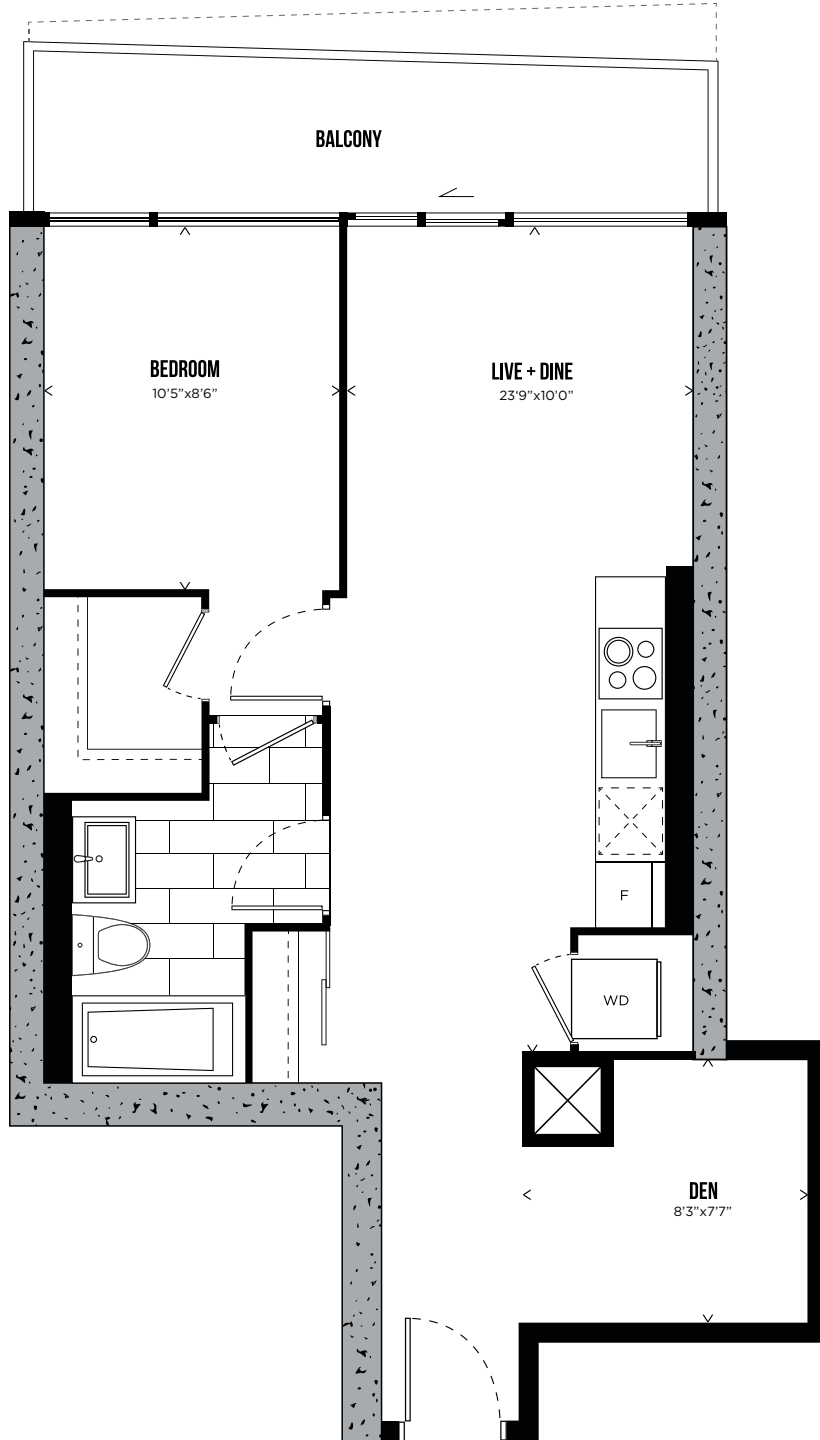

CHANNEL 12

ONE BEDROOM + DEN

646 SQ.FT.

LEVELS 3-30

HUNTER STREET WEST

TELEVISION CITY