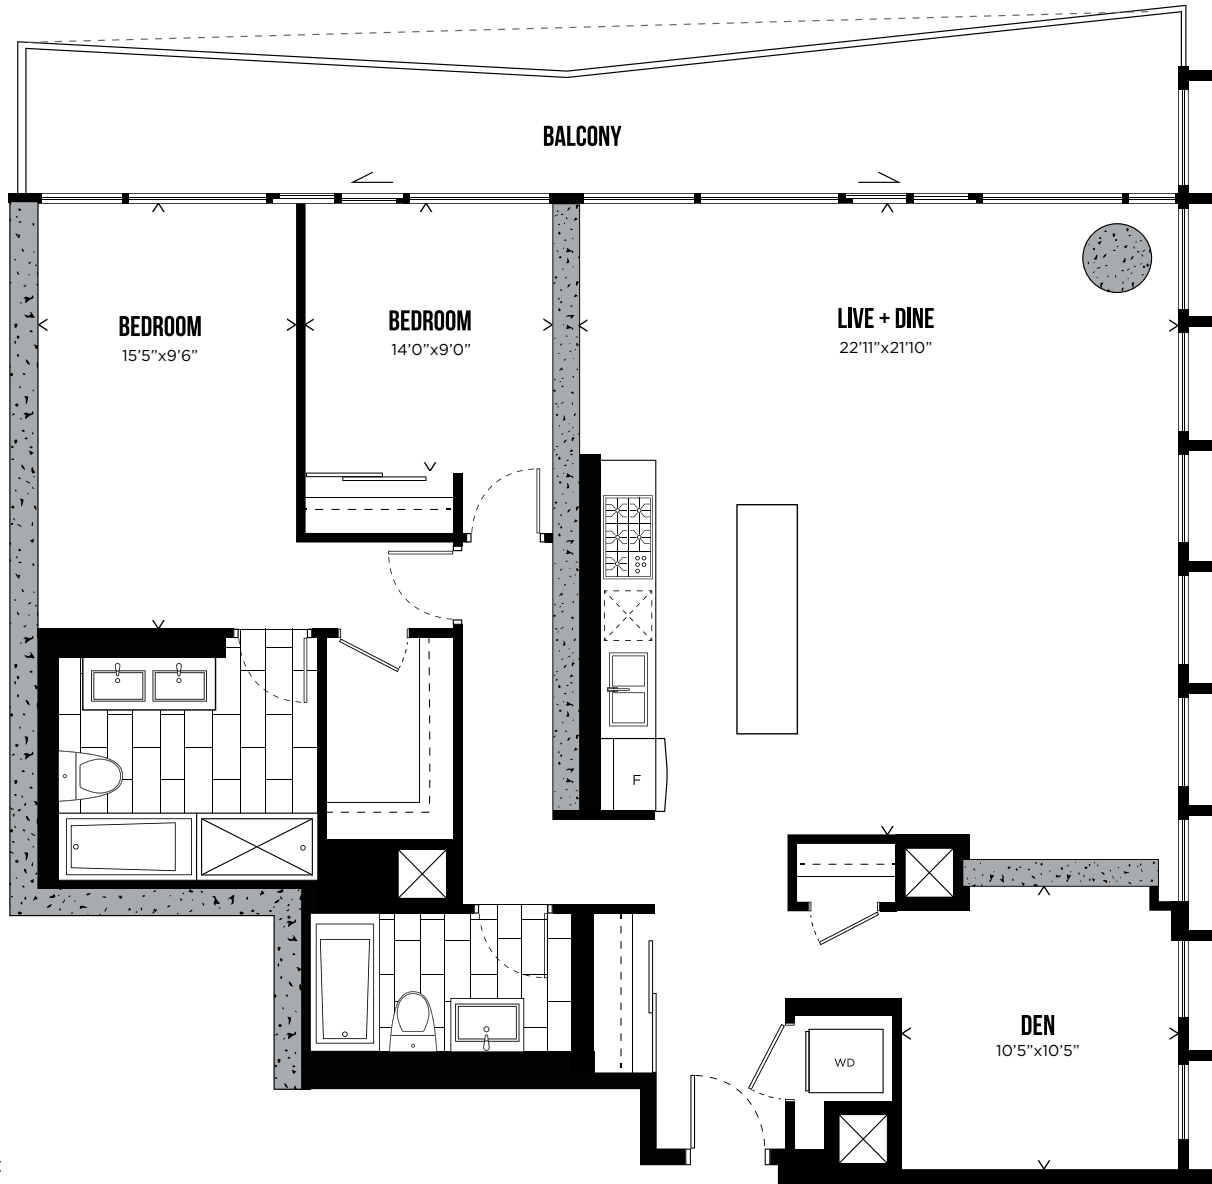

PH
05

CHANNEL PH05

TWO BEDROOM + DEN

1,447 SQ.FT.

LEVELS 31-:

HUNTER STREET WEST

TELEVISION CITY