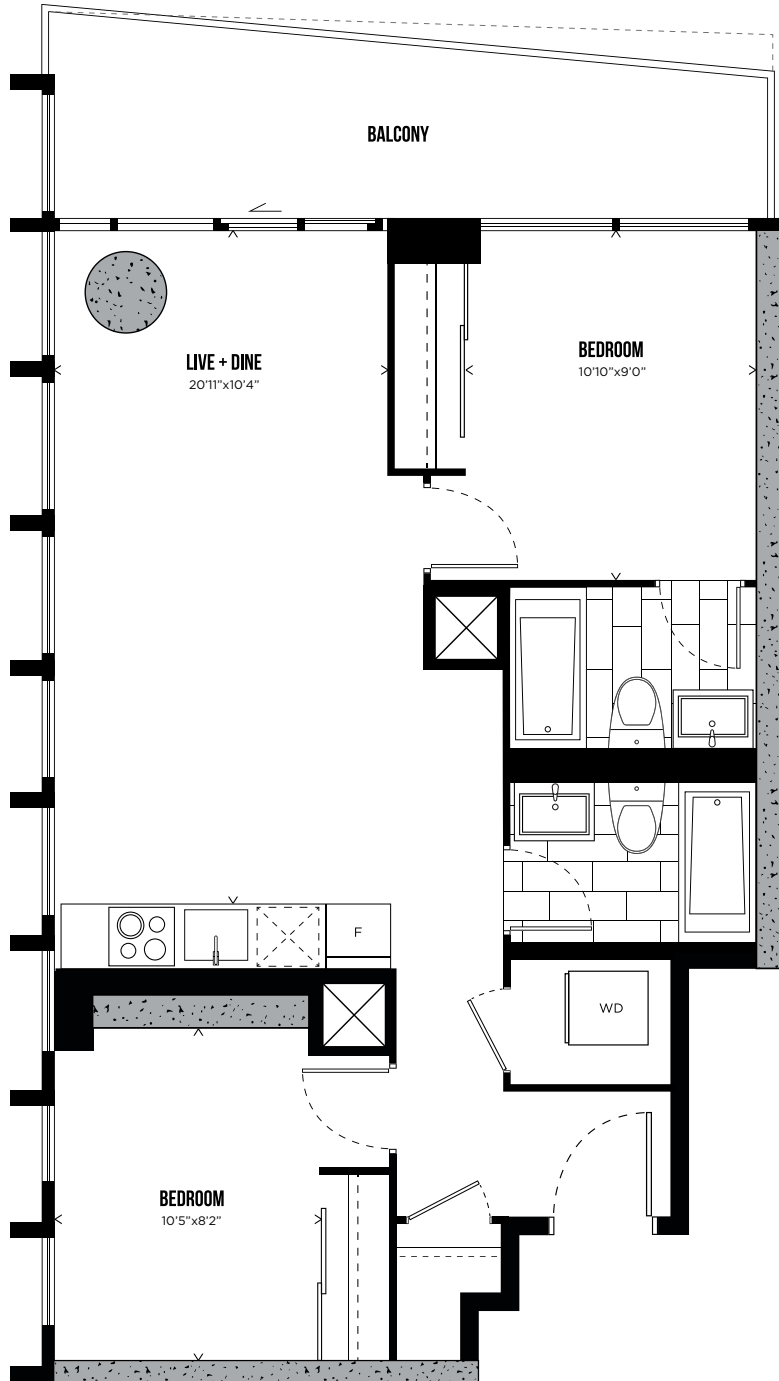

CHANNEL 14

TWO BEDROOM 783 SQ.FT.

HUNTER STREET WEST

TELEVISION CITY