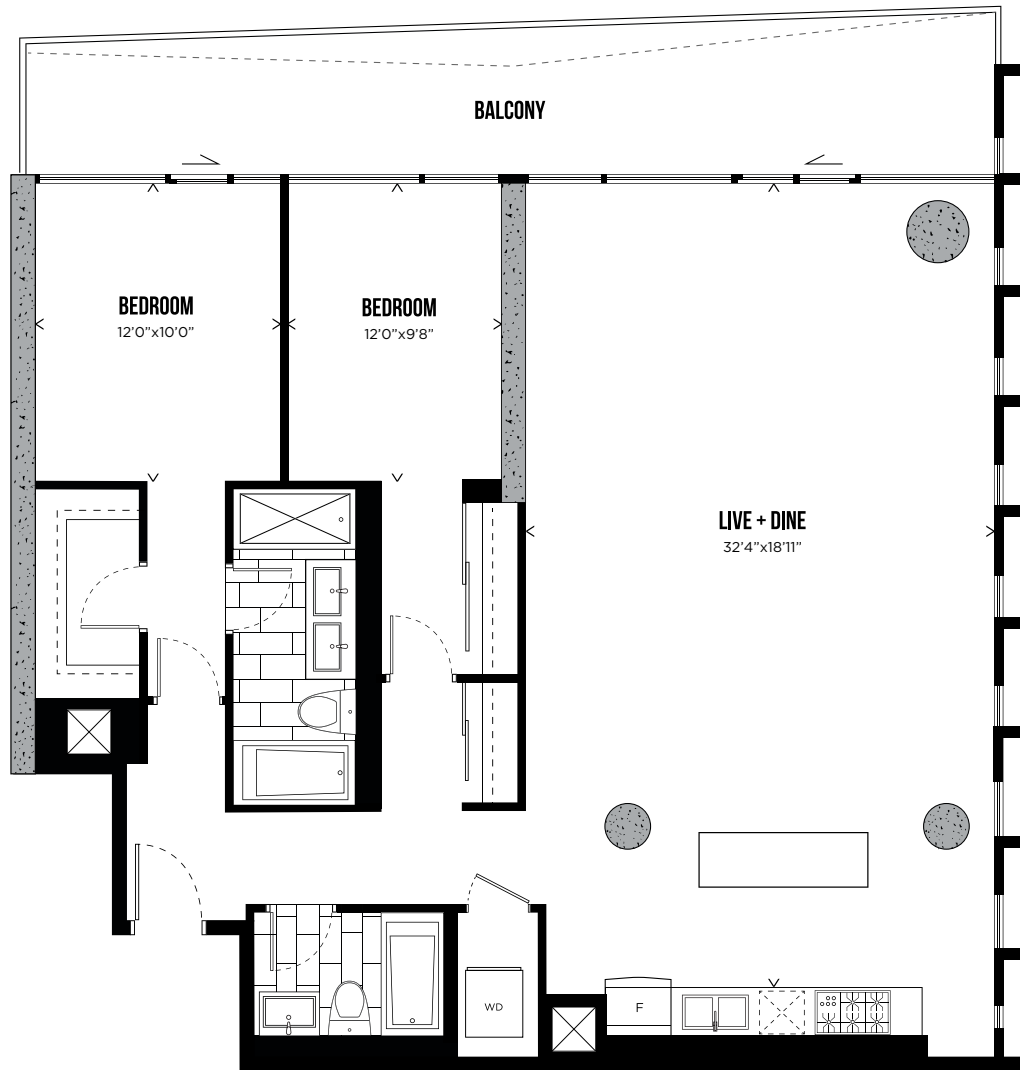

PH
07

CHANNEL PH07

TWO BEDROOM
1,394 SQ.FT.

LEVELS 31-32

TELEVISION CITY