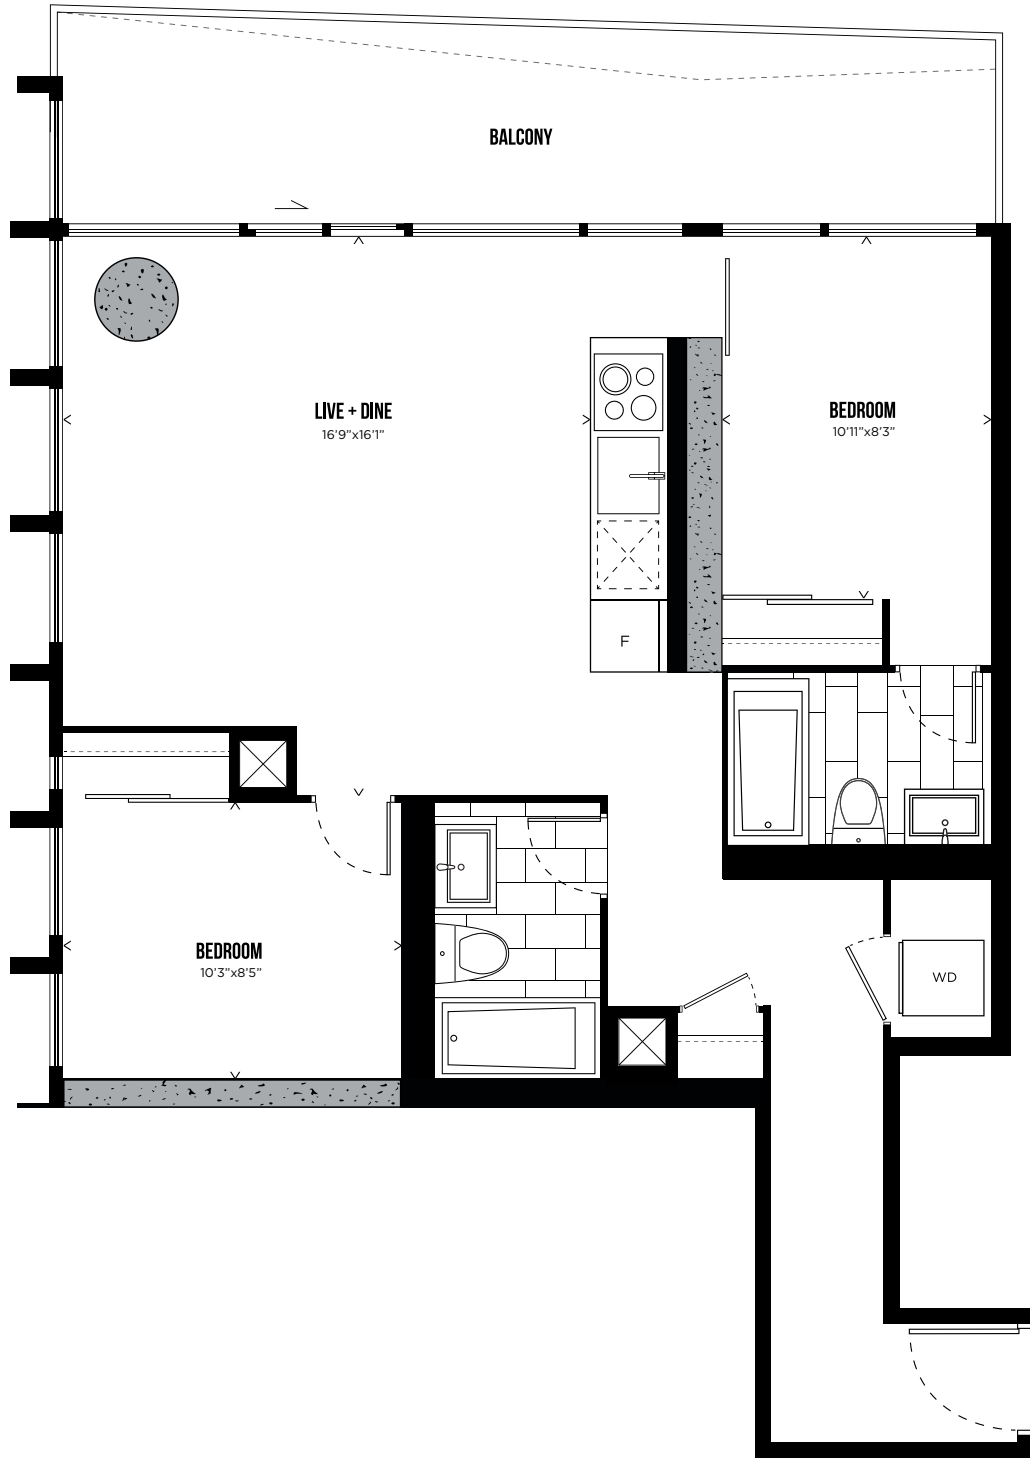

CHANNEL 20

TWO BEDROOM 846 SQ.FT.

LEVELS 3-30

HUNTER STREET WEST

TELEVISION CITY